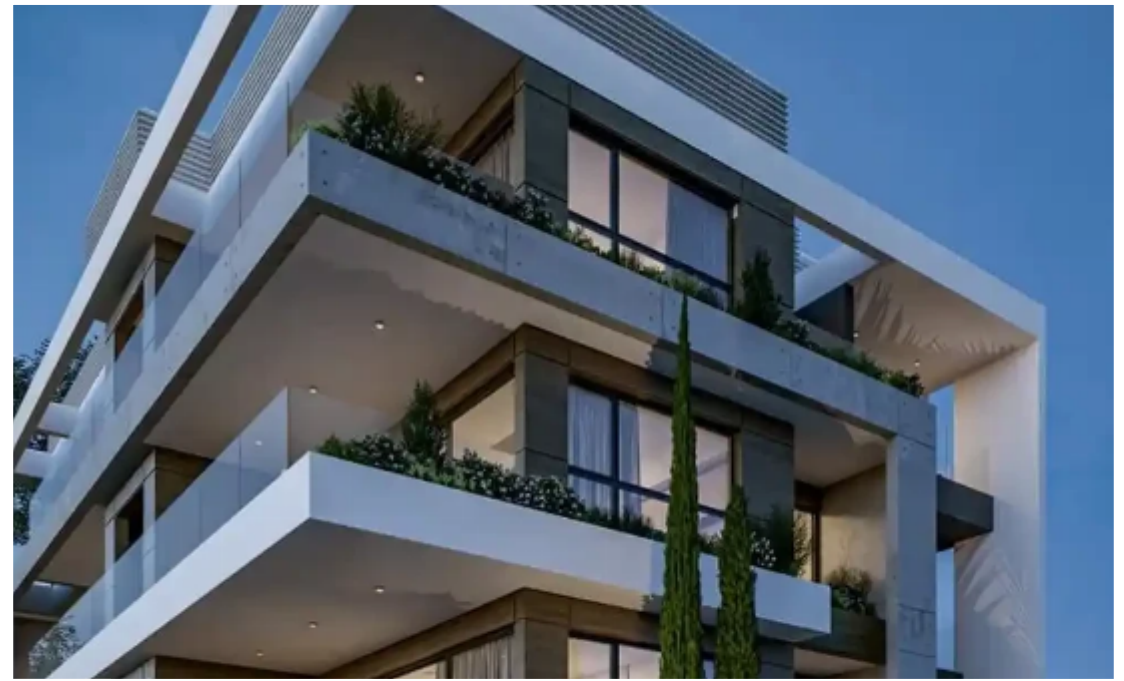

2-bedroom apartment f?r s?le

Limassol, New-Port-My-Mall-Zakaki-3046 , Cyprus

Offered at: € 312,000

Estate ID: 69758

Ref: ba4734124

Bathrooms: **3**

Bedrooms: **2**

Parking spaces: **No cars**

Available from: **2024-10-25**

Offered at: **312,000**

Type: **Apartment**

....." New project in Zakaki area, Limassol. Located just 250 meters near the Casino, which is currently the largest entertainment project of it's kind in Europe and the Middle East. Expected to attract a vast majority of interesting individuals from around the globe, potentially creating a high demand in the property sector of the area of Zakaki. A unique development consists of 4 individual buildings with a total of only 29 modern apartments. Each building consisting of 1, 2 and 3 bedrooms apartments with spacious covered veranda areas giving you the opportunity to enjoy the tranquil and calm environment of the peacefulness that this area has to offer. APARTMENT 1st floor Indoor ...