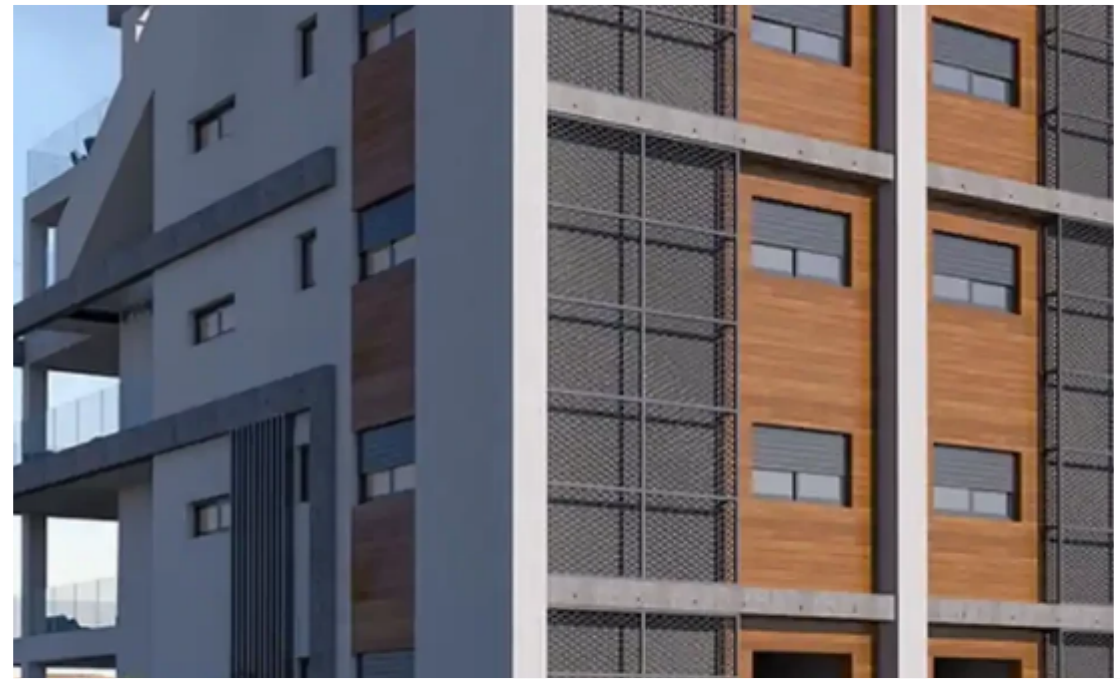

## 2-bedroom penthouse for sale

Limassol, Panthea-Mesa-Geitonia-4007 , Cyprus

**Offered at:** € 430,000

**Estate ID:** 69776

**Ref:** ba5087831

Bedrooms: **2**

Parking spaces: **No cars**

Available from: **2024-10-25**

Offered at: **430,000**

Type: **Penthouse**

""""Situated on the hill west of Panthea, the project is only a few minutes away from the heart of Limassol and at the same time it enjoys the advantages of a tranquil and peaceful environment. We have designed the buildings giving great emphasis in indoor comfort and functionality as well as big verandas from which its residence will be able to enjoy the spectacular city and sea view. Furthermore, our main priority is to equip the buildings with top quality materials and to offer excellent finishing standards. Each apartment has its own covered parking space and private store room, while the central entrance of the building will be controlled by a video intercom system. Furthermore proje...