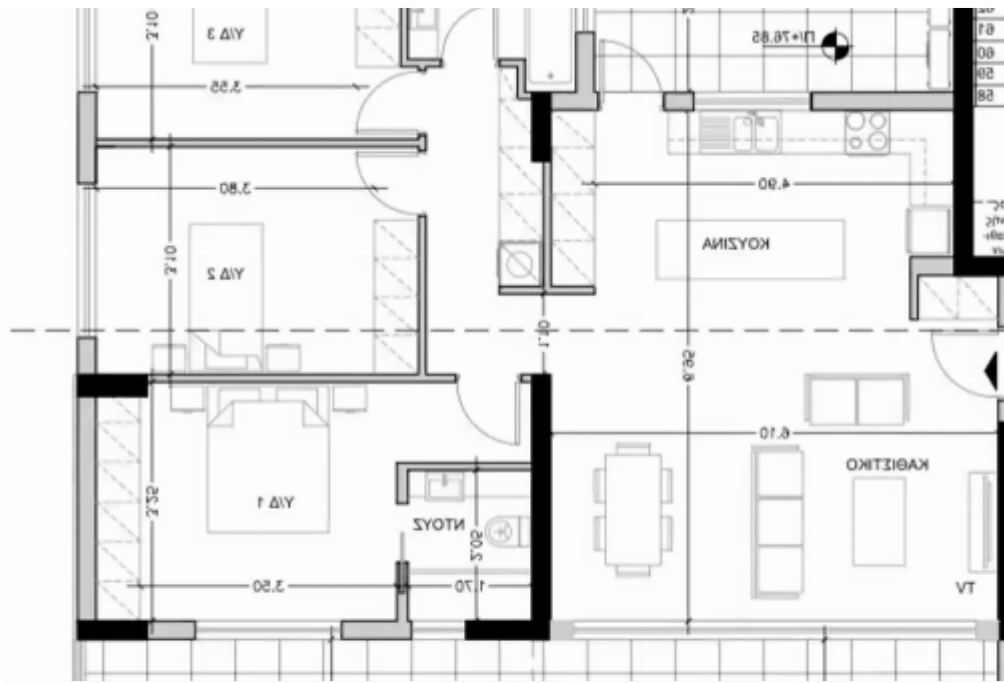

## 2-bedroom apartment f?r s?le

Limassol, Columbia-Chalomantres-Potamos-Germasogeias-4043 ,  
Cyprus

**Offered at:** € 500,000

**Estate ID:** 69857

**Ref:** ba5292852

Bathrooms: **2**

Bedrooms: **2**

Parking spaces: **Covered cars**

Available from: **2024-10-25**

Offered at: **500,000**

Type: **Apartment**

""This Residences is located in the exclusive area of Columbia only a short minute drive to Kolonakiou street and the sea. Unique architecture with a stunning lobby leading to the residences. It offers a unique experience of maximum comfort at its finest. All apartment residences are built to the highest standards, incorporate the finest materials, and offer additional leisure and lifestyle amenities that make a remarkable place to call home. Project Details: 4-Floors Uninterrupted views of the Mediterranean Spacious bedrooms Open - plan living, dinning & kitchen area Glass sliding doors leading to a covered veranda Double glazed windows Roof Garden area with swimming pool + storage roo...