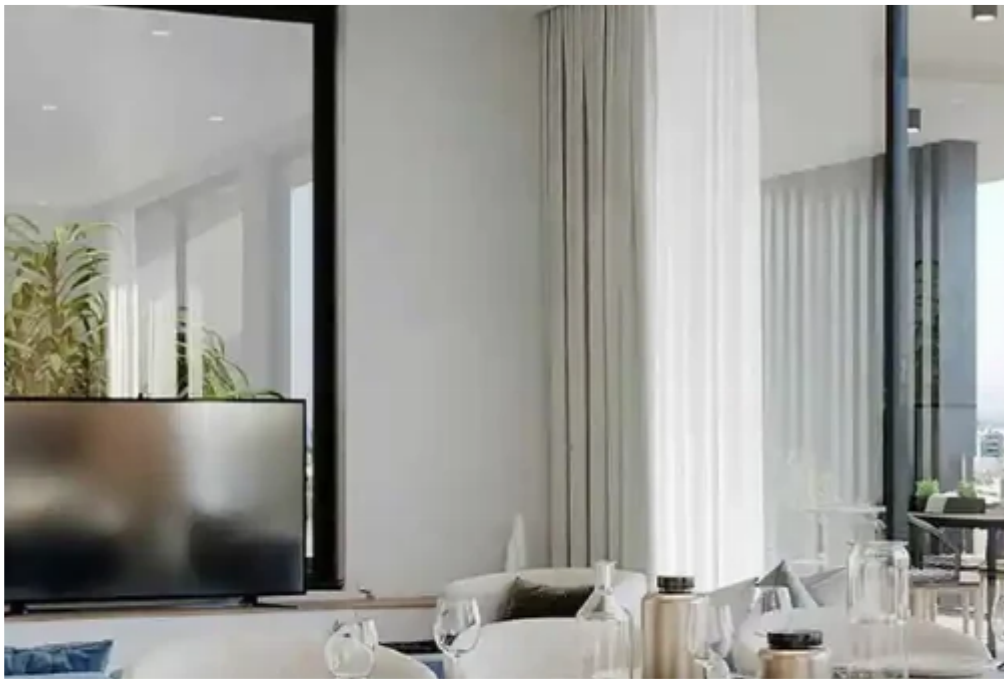

2-bedroom apartment for sale

Limassol, Linopetra-School-Agios-Stylianos-Agios-Athanasios-4102 ,
Cyprus

Offered at: € 580,000

Estate ID: 69859

Ref: ba5089135

Bathrooms: **2**

Bedrooms: **2**

Parking spaces: **Covered cars**

Available from: **2024-10-25**

Offered at: **580,000**

Type: **Apartment**

It is a new luxury project located in Agios Athanasios, Limassol. The project consists of three four-storey buildings with 33 apartments (11 in each building). Apartments are offered in various sizes from 1-3 bedrooms, all buildings have four floors. The complex is located just 200 meters from the sea, which provides beautiful views and easy access to the beach. The project promises high-end amenities and high-quality construction with contemporary design and finishes. Green terrace 11 sq.m. Common Area 10 sq.m... ..