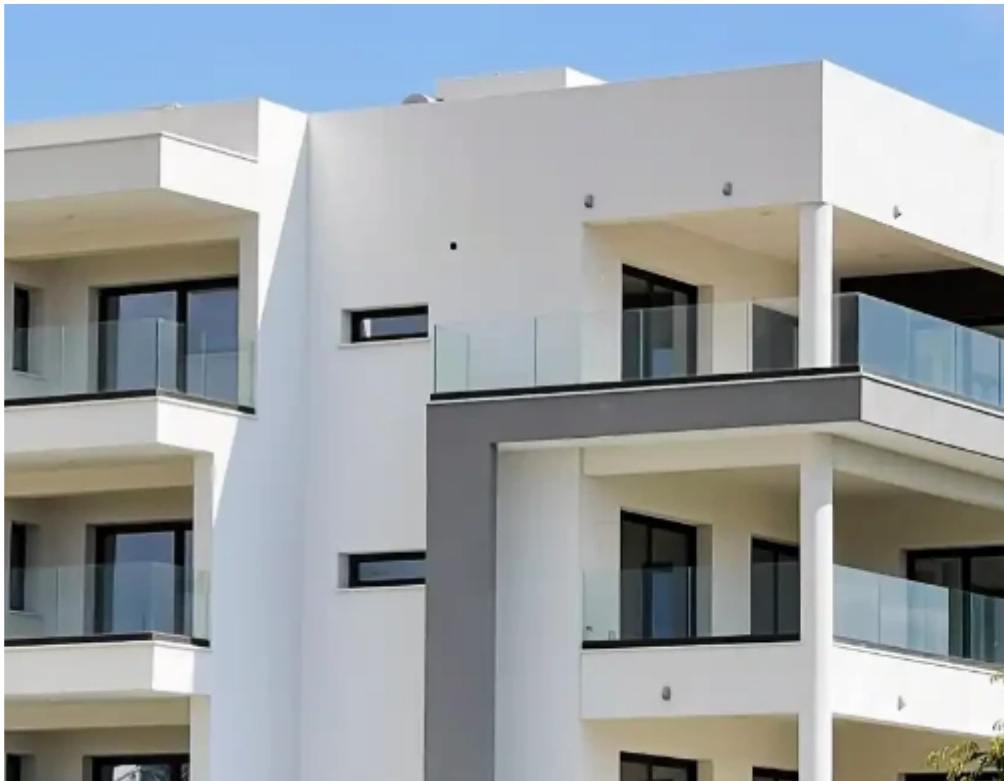

2-bedroom apartment f?r s?le

Limassol, Touristiki-Periochi-Potamos-Germasogeias-4046 , Cyprus

Offered at: € 550,000

Estate ID: 69931

Ref: ba4829400

Bedrooms: **2**

Parking spaces: **No cars**

Available from: **2024-10-25**

Offered at: **550,000**

Type: **Apartment**

""""""New residential complex of nine apartments in a picturesque corner of the prestigious Potamos Germasogeia area. The apartments are made in premium finishes and are available in three layouts with one, two and three bedrooms. The complex has a swimming pool with a sunbed area and landscaped garden. Each apartment has a covered parking space and a storage room. Location of the complex within walking distance from the Mediterranean coast, as well as rich urban infrastructure, which allows you to lead a comfortable lifestyle and recreation...""""""...