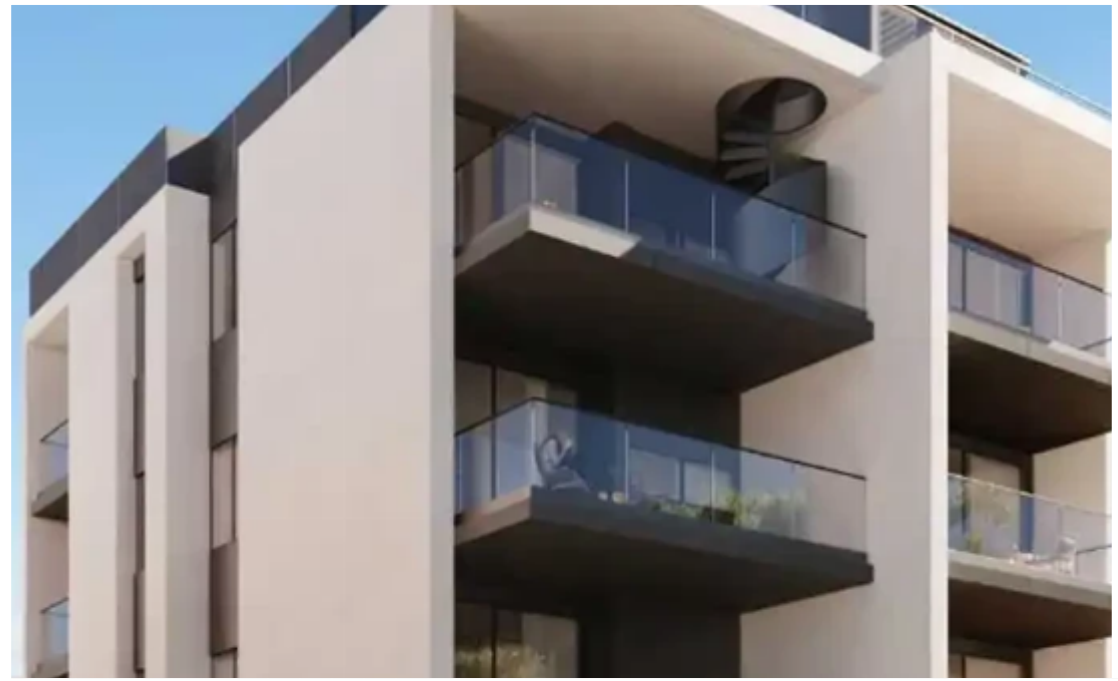

## 2-bedroom apartment f?r s?le

Limassol, Dassoudi-Park-Papas-Potamos-Germasogeias-4040 ,  
Cyprus

**Offered at:** € 699,000

**Estate ID:** 69935

**Ref:** ba5087846

Bedrooms: **2**

Parking spaces: **No cars**

Available from: **2024-10-25**

Offered at: **699,000**

Type: **Apartment**

""The contemporary gated complex is located in the prestigious tourist area of Limassol within only 650 meters to the sandy beaches. Famous sandy Dasoudi Beach with its Eucalyptus Park, taverns, cafes, and kid's playground right on the beachfront is one of Limassol's most popular place for tourists and families. The complex consists of only six luxury 2-bedroom apartments and penthouses. The top floors penthouses enjoy their own roof terraces with private jacuzzi.""...