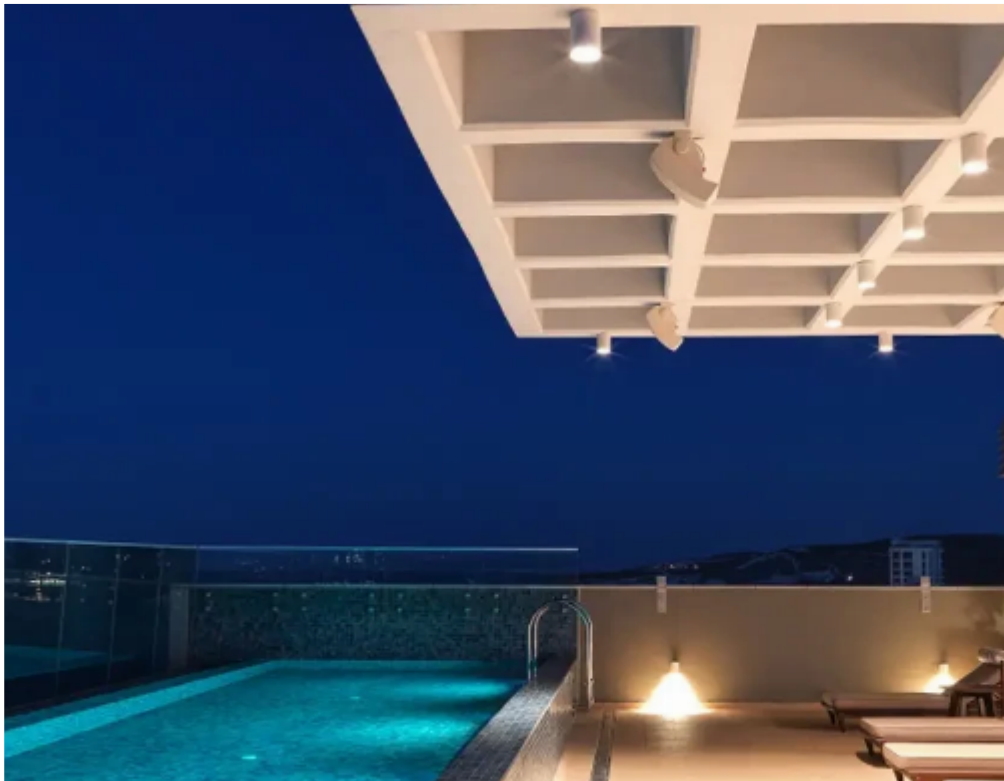

4-bedroom apartment f?r s?le

Limassol, Lyceum-Petros-And-Pavlos-3085 , Cyprus

Offered at: € 1,850,000

Estate ID: 69978

Ref: ba5495302

Bathrooms: **4**

Bedrooms: **4**

Parking spaces: **Covered cars**

Available from: **2024-10-25**

Offered at: **1,850,000**

Type: **Apartment**

*****Luxurious 6th-floor apartment for sale in The Tower, part of the 5-star St. Raphael Resort. This beachfront property offers stunning sea views and direct access to the beach. The apartment has 2 bedrooms and a total area of 120 sq.m., with a 22 sq.m. covered veranda. Residents enjoy exclusive access to a rooftop pool and gym, along with all hotel amenities. No VAT applies.*****...