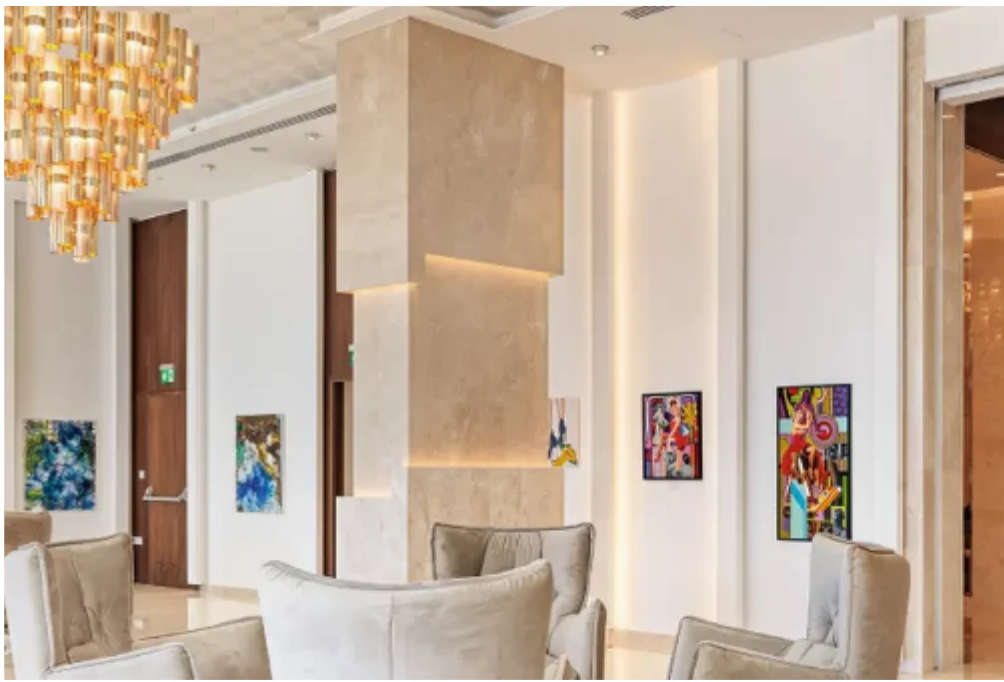

4-bedroom apartment f?r s?le

Limassol, Lyceum-Petros-And-Pavlos-3085 , Cyprus

Offered at: € 3,650,000

Estate ID: 69996

Ref: ba5495300

Bathrooms: **4**

Bedrooms: **4**

Parking spaces: **Covered cars**

Available from: **2024-10-25**

Offered at: **3,650,000**

Type: **Apartment**

*****Luxurious 6th-floor apartments for sale in The Tower, part of the 5-star St. Raphael Resort. These beachfront properties offer stunning sea views and direct access to the beach. The floor includes two 2-bedroom apartments, which can be combined into a large 4-bedroom unit. The total area is 240 sq.m., with a 44 sq.m. covered veranda. Residents enjoy exclusive access to a rooftop pool and gym, along with all hotel amenities. No VAT applies.*****...