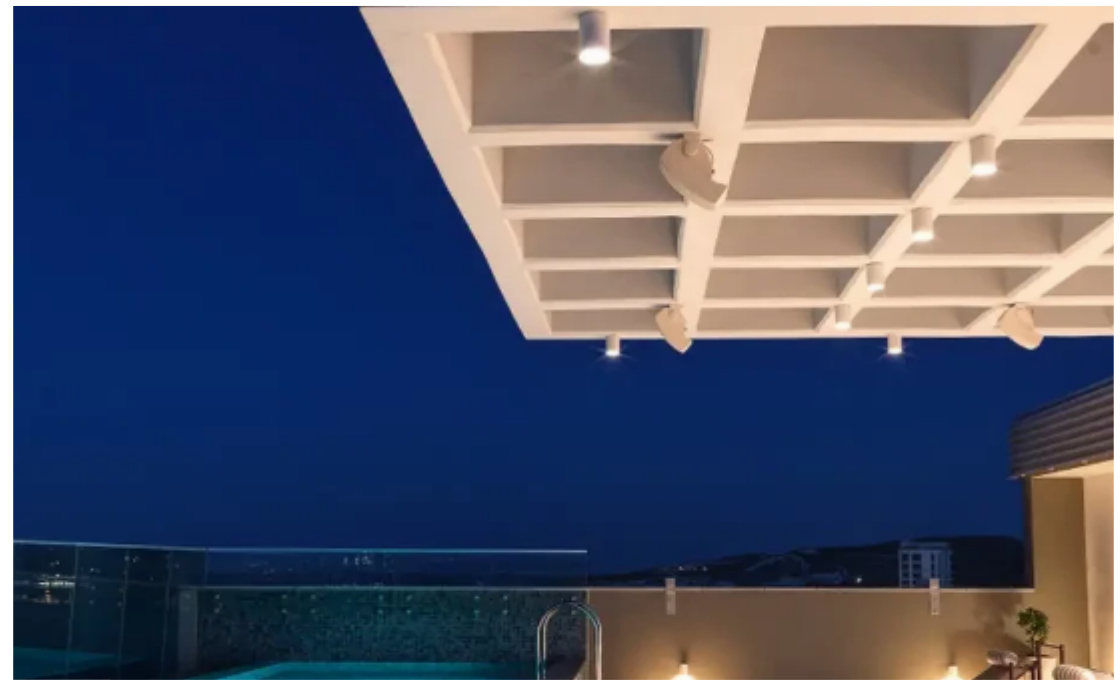

4-bedroom apartment f?r s?le

Limassol, Lyceum-Petros-And-Pavlos-3085 , Cyprus

Offered at: € 3,650,000

Estate ID: 69996

Ref: ba5495300

Bathrooms: **4**

Bedrooms: **4**

Parking spaces: **Covered cars**

Available from: **2024-10-25**

Offered at: **3,650,000**

Type: **Apartment**

*****Luxurious 6th-floor apartments for sale in The Tower, part of the 5-star St. Raphael Resort. These beachfront properties offer stunning sea views and direct access to the beach. The floor includes two 2-bedroom apartments, which can be combined into a large 4-bedroom unit. The total area is 240 sq.m., with a 44 sq.m. covered veranda. Residents enjoy exclusive access to a rooftop pool and gym, along with all hotel amenities. No VAT applies.*****...