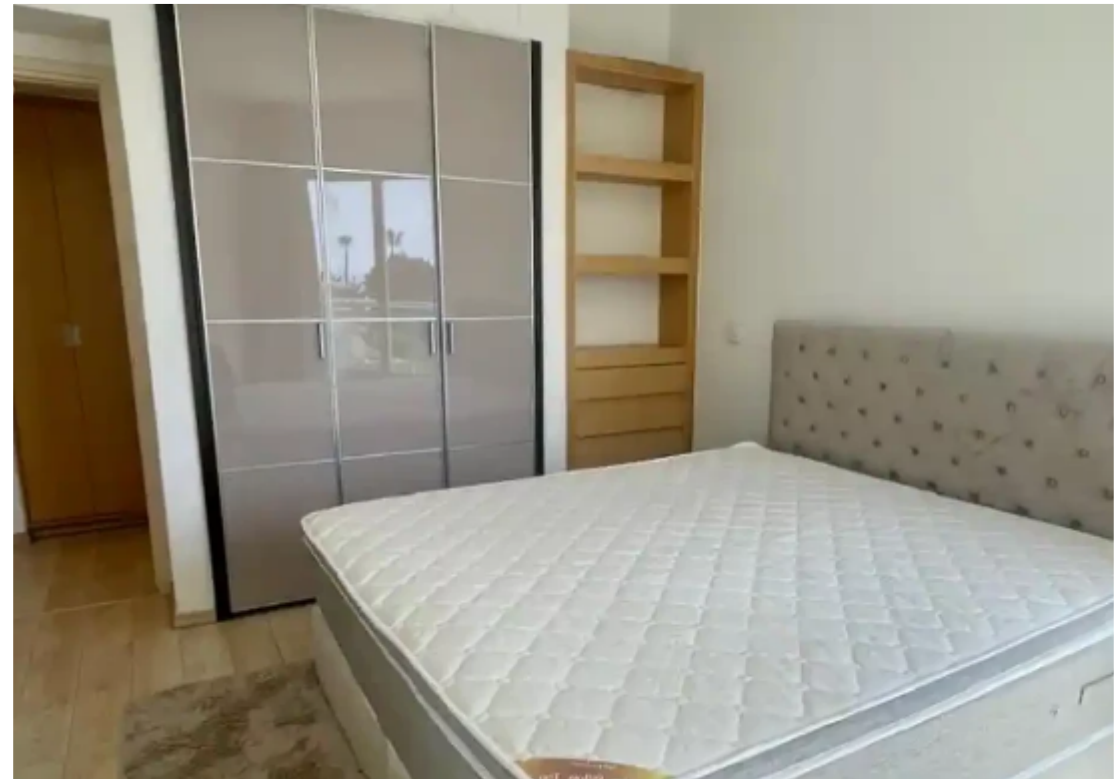

## 1-bedroom apartment f?r s?le

Limassol, Super-Home-Center-Timou-Prodromou-Mesa-Geitonia-4004 , Cyprus

**Offered at:** € 365,000

**Estate ID:** 70029

**Ref:** ba5320229

NET internal area: **45**

Bathrooms: **1**

Bedrooms: **1**

Parking spaces: **Covered cars**

Available from: **2024-10-25**

Offered at: **365,000**

Type: **Apartment**

""""""The property is a one bedroom apartment located in Germasogeia, Limassol. The apartment has a covered area of 45sqm and covered verandas of 3sqm. It consists of kitchen, living/dining room and one bathroom. The gated complex features underground parking, a concierge service, security, a common swimming pool, a sauna and a gym. Additionally, private access to a sandy beach is an undeniable advantage for every resident. The property offers close proximity to all essential amenities. """"""...