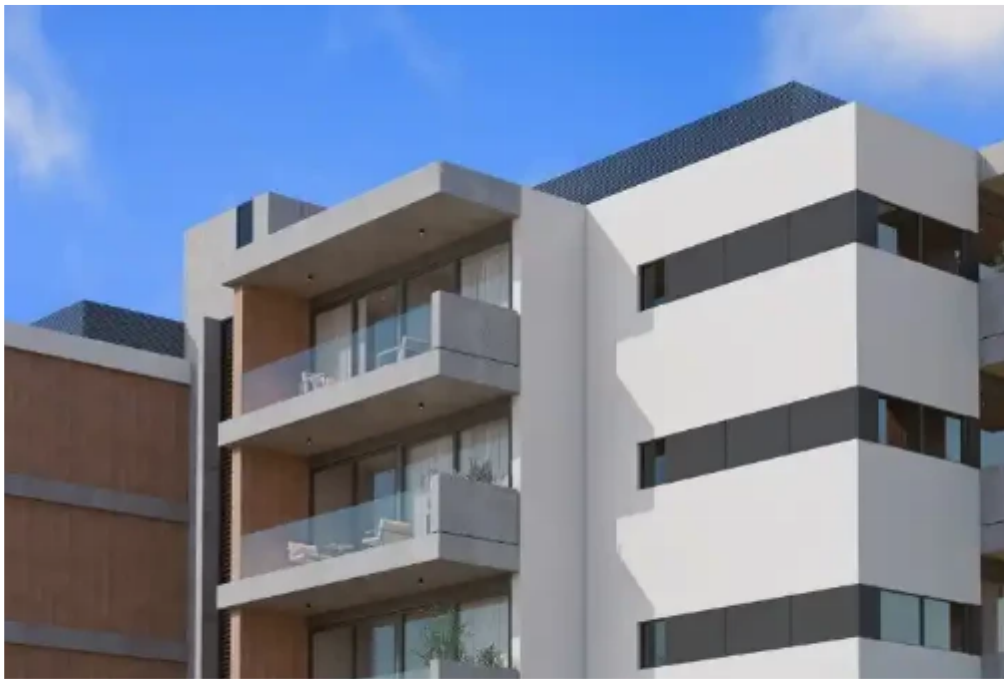

2-bedroom apartment for sale

Limassol, Linopetra-School-Agios-Stylianos-Agios-Athanasios-4102 ,
Cyprus

Offered at: € 525,000

Estate ID: 70043

Ref: ba5358139

Bathrooms: **2**

Bedrooms: **2**

Parking spaces: **No cars**

Available from: **2024-10-25**

Offered at: **525,000**

Type: **Apartment**

....."A complex of 24 luxury apartments. 1- and 2-room apartments, with large terraces and communal swimming pool. Walking distance to Kolonakiu Avenue and a short drive from the city center, the waterfront, the necessary infrastructure. All common interior spaces will be lined with marble, an entrance hall, a living room and a dining room, a kitchen, corridors, bathrooms. and the terraces will be tiled with ceramic tiles, the bedrooms will be lined with natural wooden parquet with pre-varnishing. Imported kitchen, wardrobes and interior doors, pre-equipped with kitchen appliances. Complete VRV installation (heating and cooling). Decorative vertical shading panels on terraces. Electric...