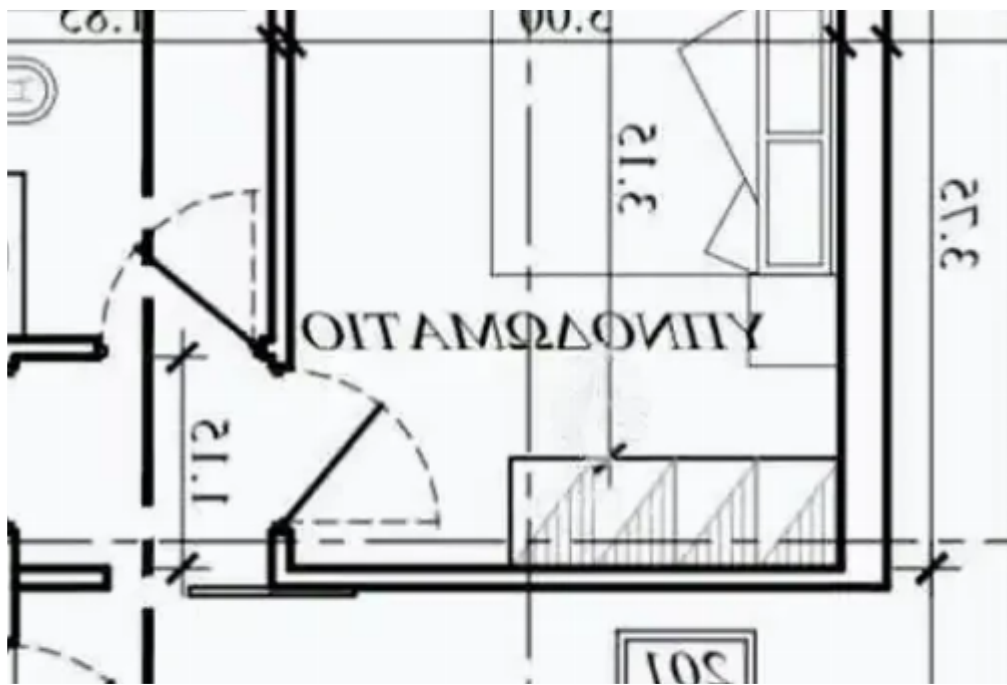

2-bedroom apartment f?r s?le

Limassol, Episkopi-4620 , Cyprus

Offered at: € 235,000

Estate ID: 70154

Ref: ba5421541

NET internal area: **79**

Bathrooms: **2**

Bedrooms: **2**

Parking spaces: **Covered cars**

Available from: **2024-10-25**

Offered at: **235,000**

Type: **Apartment**

""""""Two bedroom apartment for sale located in Episkopi area Open plan living space with kitchen ,leading to the balcony , 2 bedrooms with fitted wardrobes (including a master bedroom with en-suite shower) One Main bathroom Building is a 2 floor unit and consists of 10 apartments in total (1 & 2 bedroom apartments) , Each floor consisting of 5 apartments. One private covered parking space and one comfortable storage rooms. The Building is situated at a 180 degree shap making the space very bright with natural lighting -electric entrance and exit gates, - digital screen at every flat entrance. -Interiors stairs with quality marble and granite installation. -B...