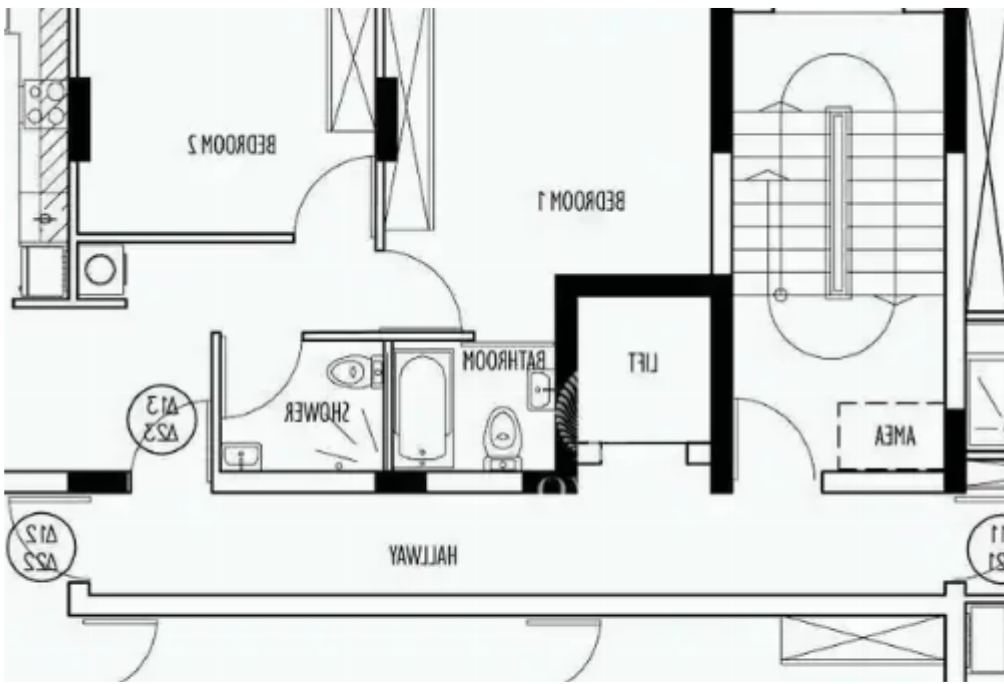

2-bedroom apartment f?r s?le

Limassol, Erimi-4630 , Cyprus

Offered at: € 235,000

Estate ID: 70156

Ref: ba5228671

NET internal area: **82**

Bathrooms: **2**

Bedrooms: **2**

Parking spaces: **Covered cars**

Available from: **2024-10-25**

Offered at: **235,000**

Type: **Apartment**

.....Nestled in the serene village of Erimi, Cyprus, this Residences exude a blend of modern comfort and tranquil living. Conveniently located just a stone's throw away from everyday amenities, this charming two-story building boasts six thoughtfully designed units, providing residents with a perfect harmony of privacy and community. Comprising two spacious 3-bedroom apartments and four cozy 2-bedroom apartments, the Residences cater to a variety of lifestyles, whether you're seeking ample space for a growing family or a cozy retreat for yourself. Each unit is meticulously crafted to offer a blend of contemporary aesthetics and functionality, ensuring a comfortable living ex...