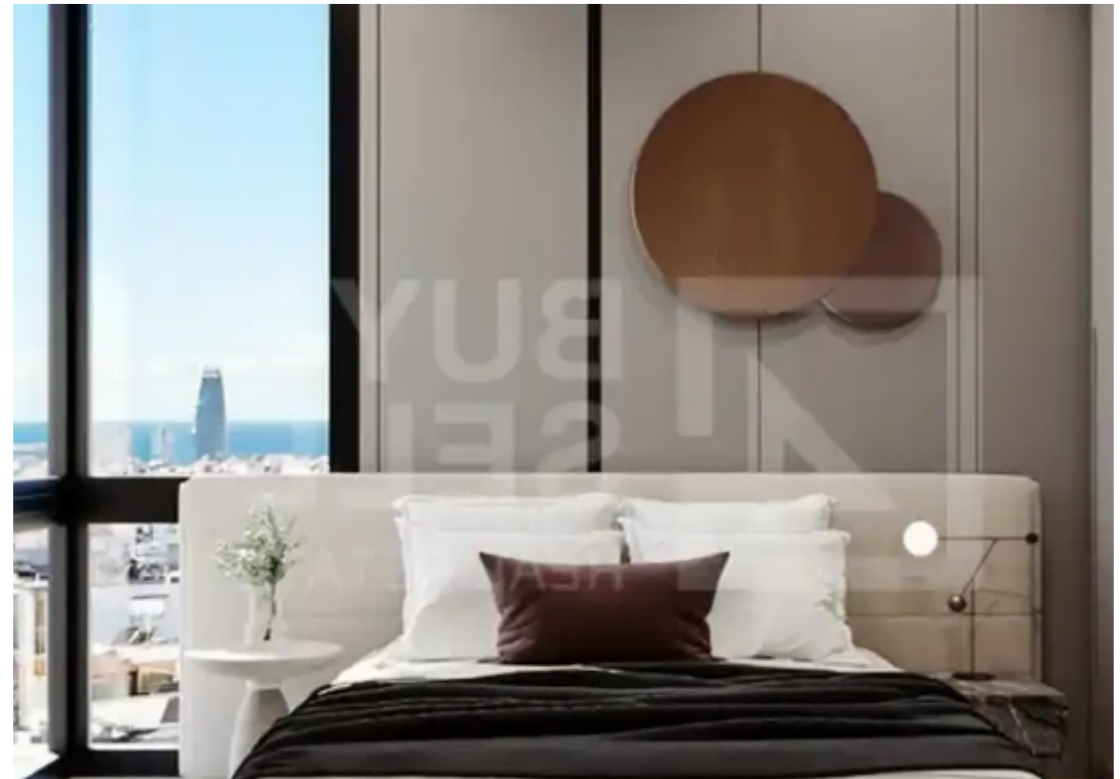

2-bedroom apartment f?r s?le

Limassol, Agios-Panteleimon-School-Agia-Phyla-Agia-Fylaxis-3116 ,
Cyprus

Offered at: €670,000

Estate ID: 70157

Ref: ba5272154

NET internal area: **80**

Bathrooms: **2**

Bedrooms: **2**

Parking spaces: **No cars**

Available from: **2024-10-25**

Offered at: **670,000**

Type: **Apartment**

*****Titanium Residence is a luxurious hillside development that offers breathtaking views of the city, sea, and mountains. This exclusive residential retreat perfectly combines the tranquillity of hillside living with the convenience of nearby city amenities. Whether it's supermarkets, restaurants, gyms, or schools, everything you need is within easy reach. Only 150m from Grammar School. • 2 Spacious Bedrooms: Comfortable and elegantly designed bedrooms that ensure restful sleep. • Private Parking: Secure parking space for your vehicle. • Ample Storage: Additional storage space for your convenience. • Sea View: Stunning views of the sea from your own home. • Beautifu...