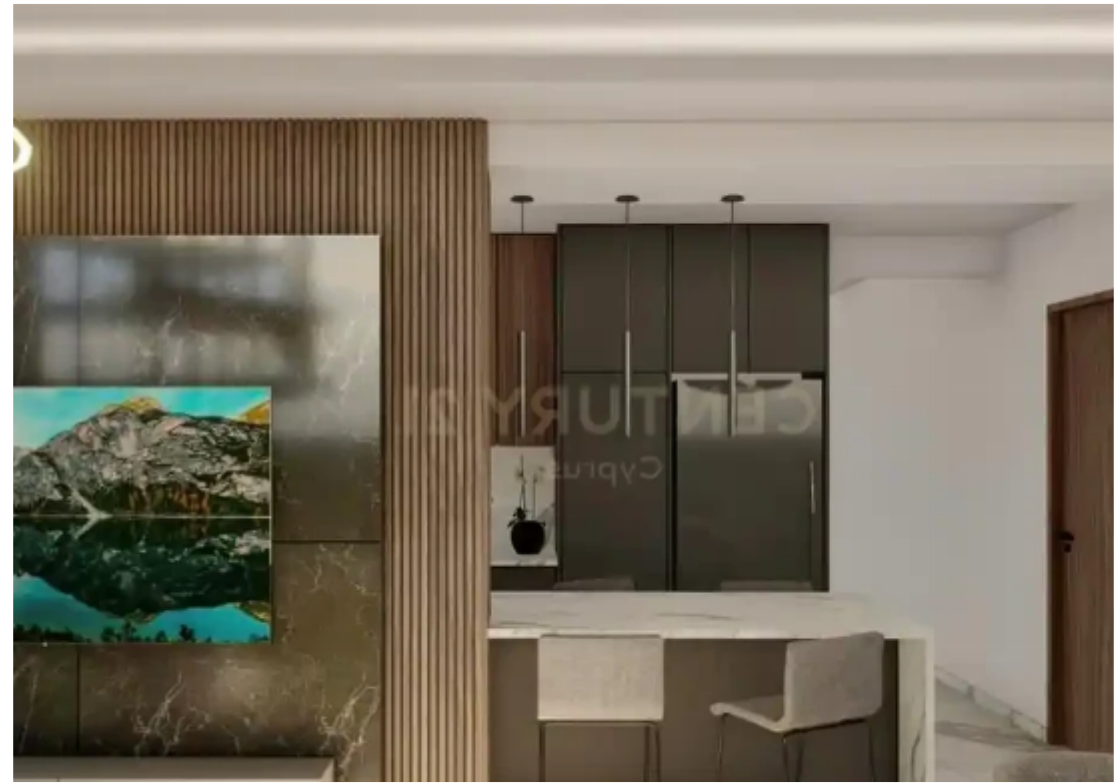

## 2-bedroom apartment f?r s?le

Limassol, Lyceum-Agia-Phyla-Agia-Fylaxis-3118 , Cyprus

**Offered at:** € 335,000

**Estate ID:** 70223

**Ref:** ba5120183

Bathrooms: **2**

Bedrooms: **2**

Parking spaces: **Covered cars**

Available from: **2024-10-25**

Offered at: **335,000**

Type: **Apartment**

""""""A luxury apartment located in a quiet residential area just a short distance away from the city center and only a 10 min drive to the beach yet close to all local amenities. Built with quality materials and luxury finishes. accentuating its contemporary design. It is bright and enjoys natural lighting with spacious living areas and large covered veranda. Ideal for families and individuals who seek a comfortable living. """""" ...