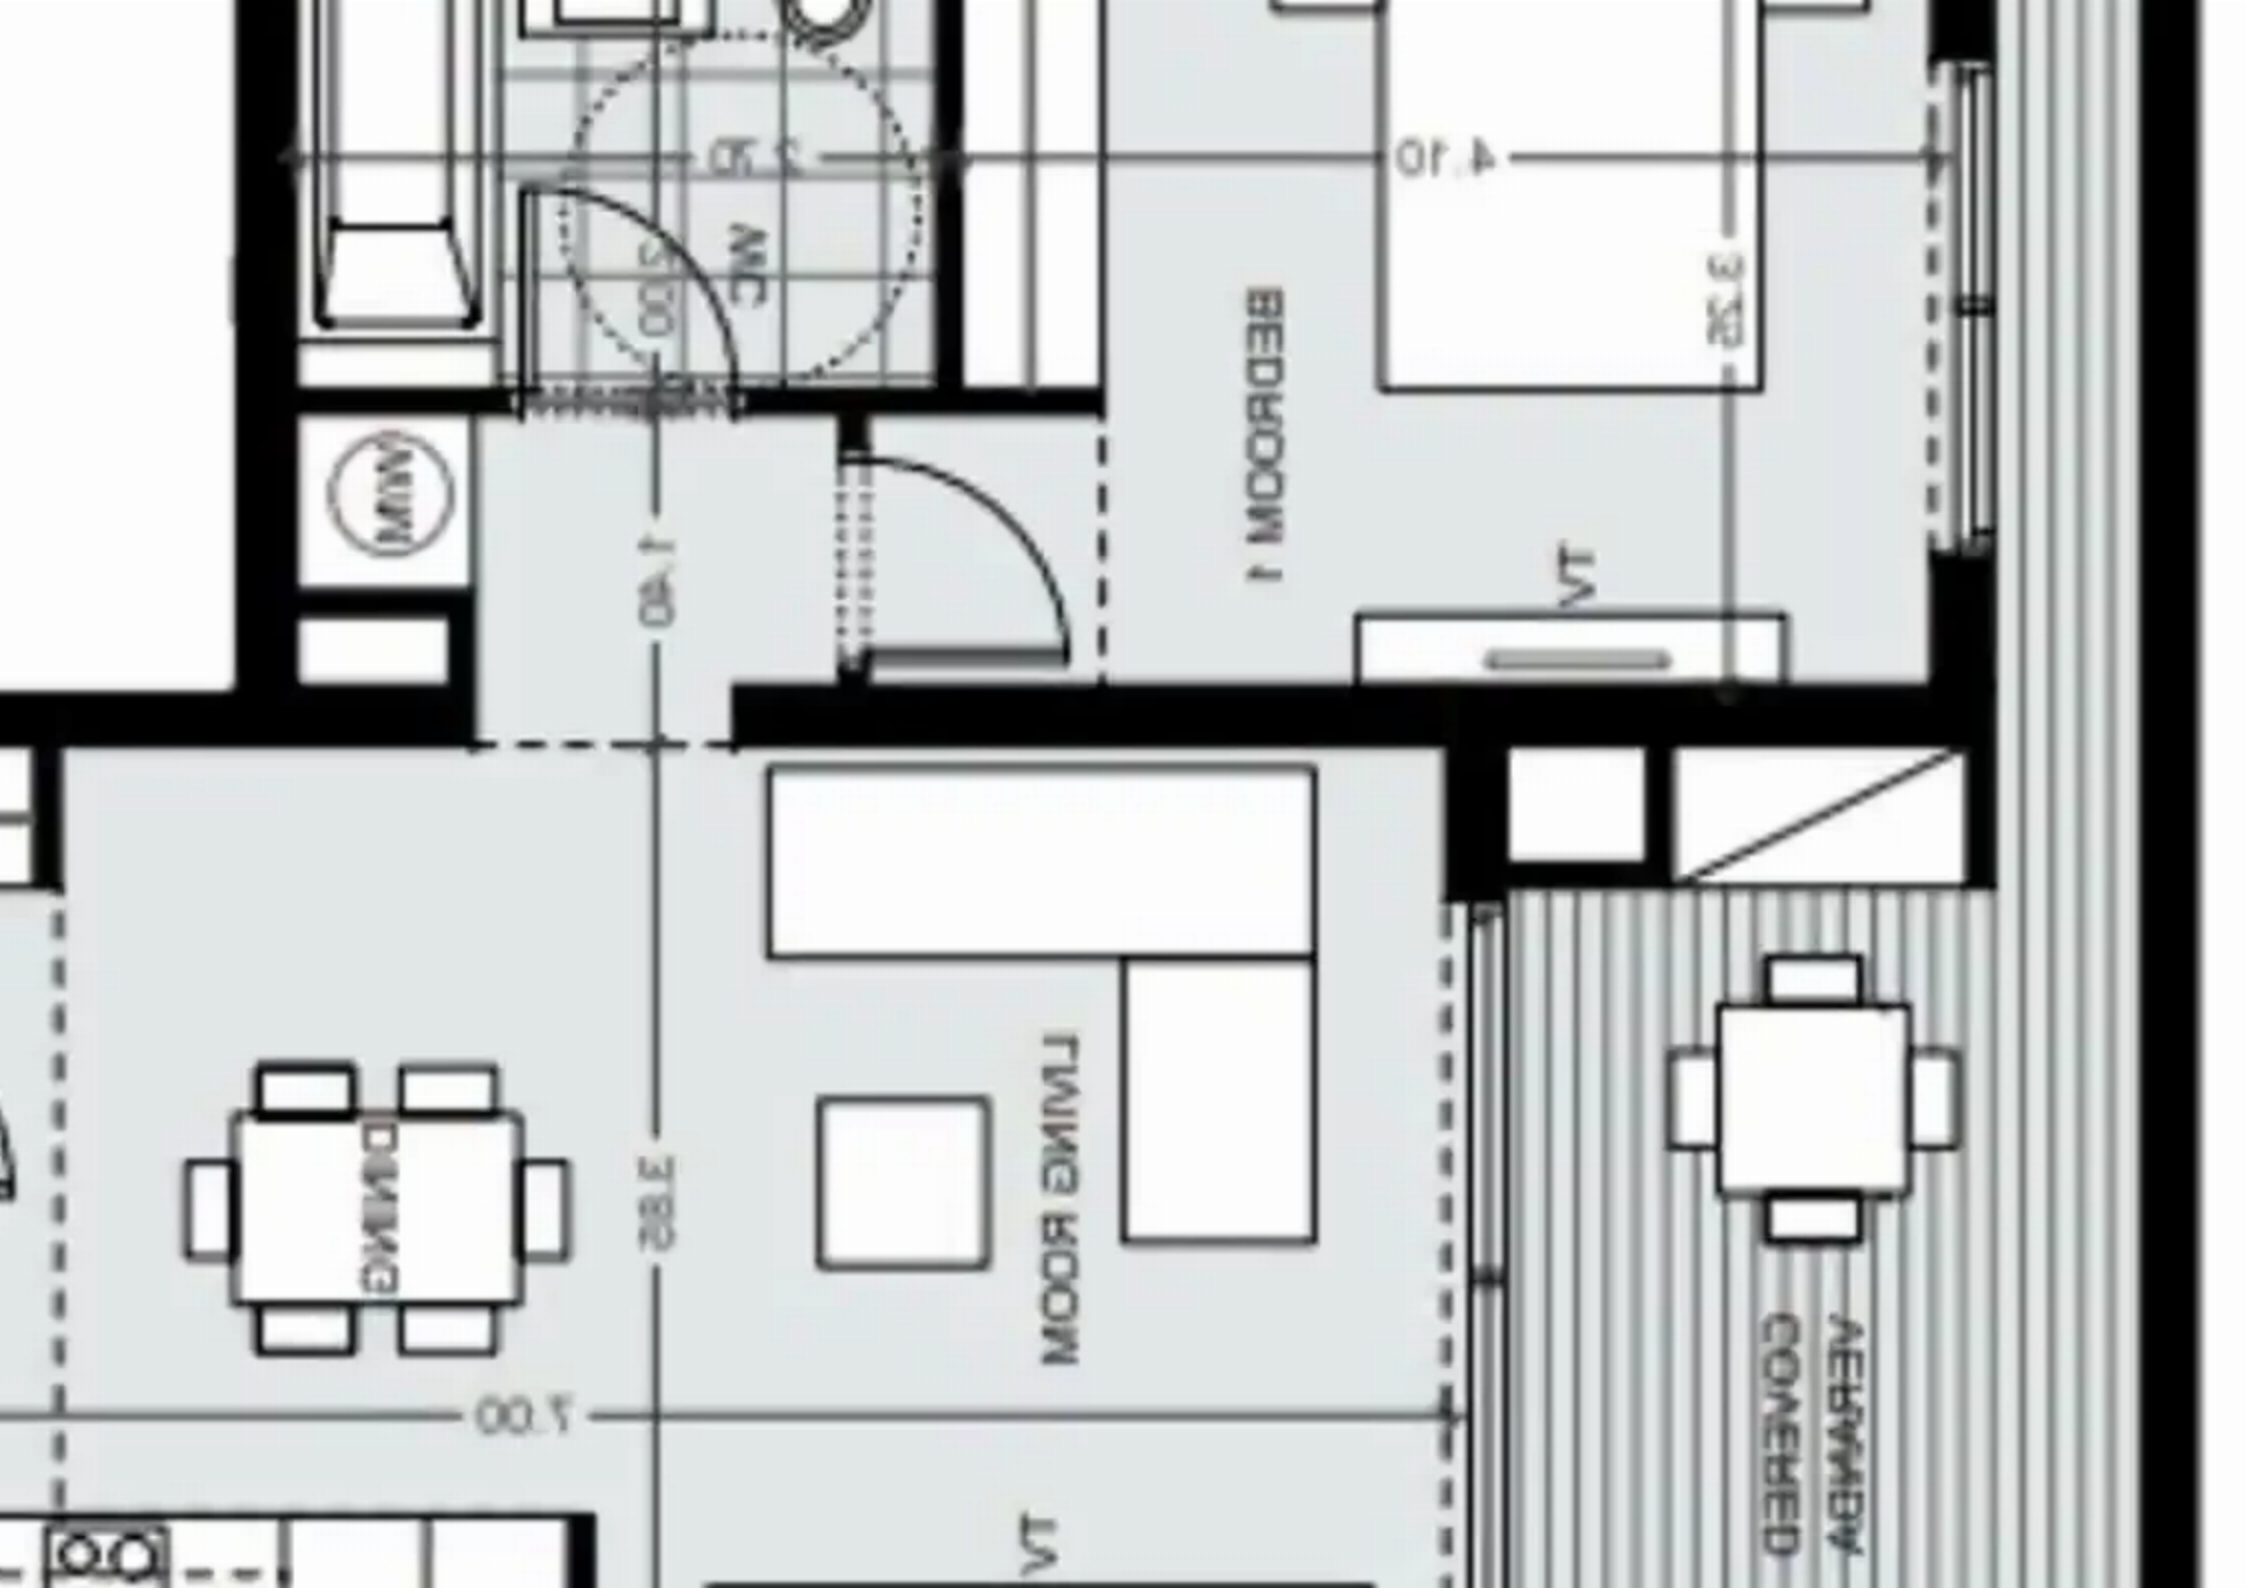

Available from: **2024-10-25**

Offered at: **550,000**

Type: **Apartment**

""""""For sale 1 bedroom apartment in Germasogeia area in the center of Limassol, in a prestigious and quiet area of the tourist area, about 500 meters from the sea. Internal infrastructure: outdoor swimming pool, gym, sauna, covered parking, large landscaped gardens; spacious balconies with private greenery, spacious balconies, high ceilings (3.15 m), high-quality finishing materials (parquet, high doors 2.4 m, safe entrance doors, thermo-aluminum window frames, high-quality built-in furniture, plumbing), water underfloor heating and VRV air conditioning.""""""...

Estate on map:

image not found or type unknown

DOOR

DINING

LIVING ROOM

BEDROOM 1

COVERED

1.40