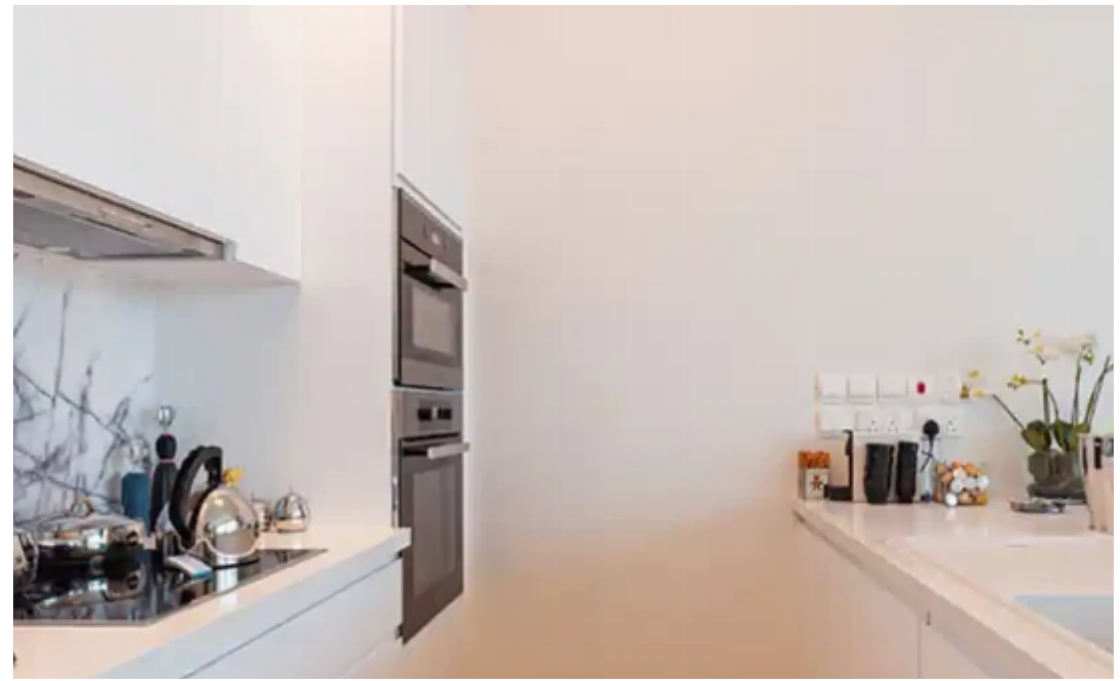

1-bedroom apartment f?r s?le

Limassol, Super-Home-Center-Timou-Prodromou-Mesa-Geitonia-4004 , Cyprus

Offered at: € 550,000

Estate ID: 70237

Ref: ba5446122

Bathrooms: **1**

Bedrooms: **1**

Parking spaces: **Covered cars**

Available from: **2024-10-25**

Offered at: **550,000**

Type: **Apartment**

""""""For sale 1 bedroom apartment in Germasogeia area in the center of Limassol, in a prestigious and quiet area of the tourist area, about 500 meters from the sea. Internal infrastructure: outdoor swimming pool, gym, sauna, covered parking, large landscaped gardens; spacious balconies with private greenery, spacious balconies, high ceilings (3.15 m), high-quality finishing materials (parquet, high doors 2.4 m, safe entrance doors, thermo-aluminum window frames, high-quality built-in furniture, plumbing), water underfloor heating and VRV air conditioning.""""""...