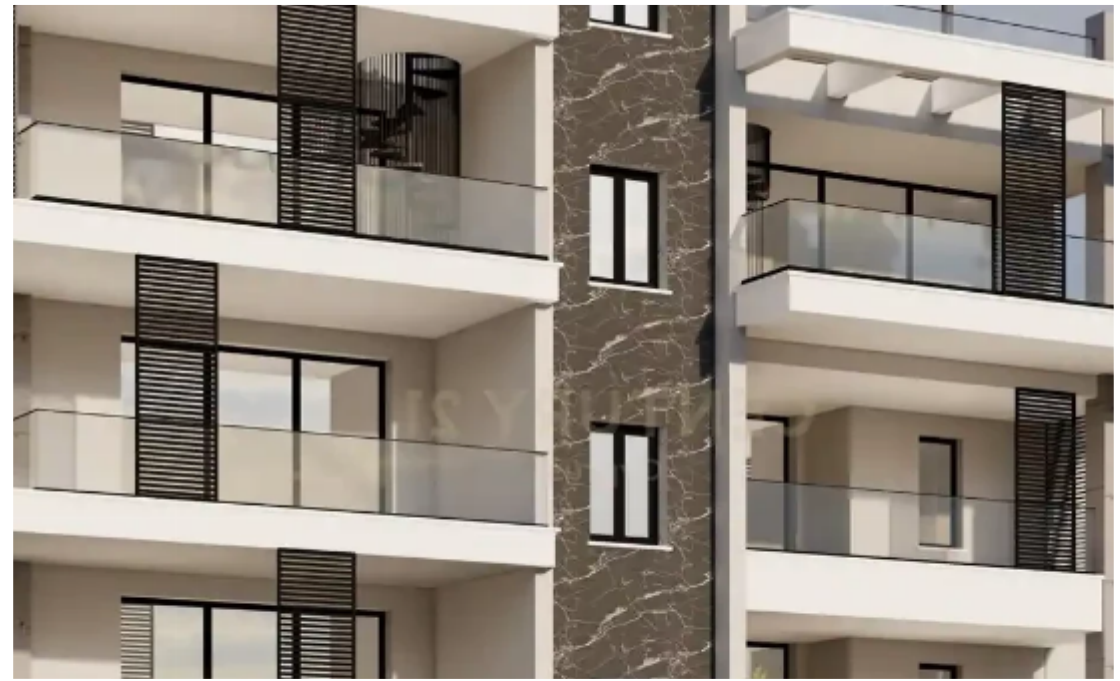

2-bedroom apartment for sale

Limassol, Tsireio-Stadium-Petros-And-Pavlos-3081 , Cyprus

Offered at: € 470,000

Estate ID: 70271

Ref: ba5397159

Bathrooms: **2**

Bedrooms: **2**

Parking spaces: **Covered cars**

Available from: **2024-10-25**

Offered at: **470,000**

Type: **Apartment**

Ready to move in 2 bedroom apartment for sale in a new project in Limassol (Tsireio Area). Internal area is 81m², covered veranda is 23m², and 28m² uncovered veranda. Located in a central but quiet location and combines quick access to the city-centre and the highway while being close to all amenities. ...