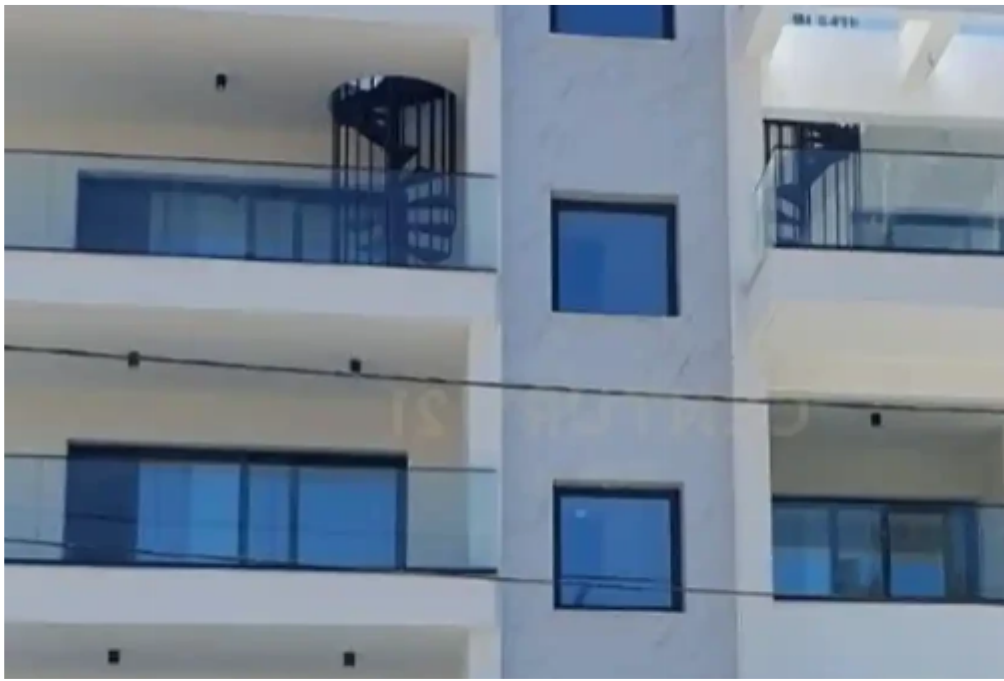

2-bedroom apartment for sale

Limassol, Tsireio-Stadium-Petros-And-Pavlos-3081 , Cyprus

Offered at: € 470,000

Estate ID: 70271

Ref: ba5397159

Bathrooms: **2**

Bedrooms: **2**

Parking spaces: **Covered cars**

Available from: **2024-10-25**

Offered at: **470,000**

Type: **Apartment**

Ready to move in 2 bedroom apartment for sale in a new project in Limassol (Tsireio Area). Internal area is 81m², covered veranda is 23m², and 28m² uncovered veranda. Located in a central but quiet location and combines quick access to the city-centre and the highway while being close to all amenities. ...