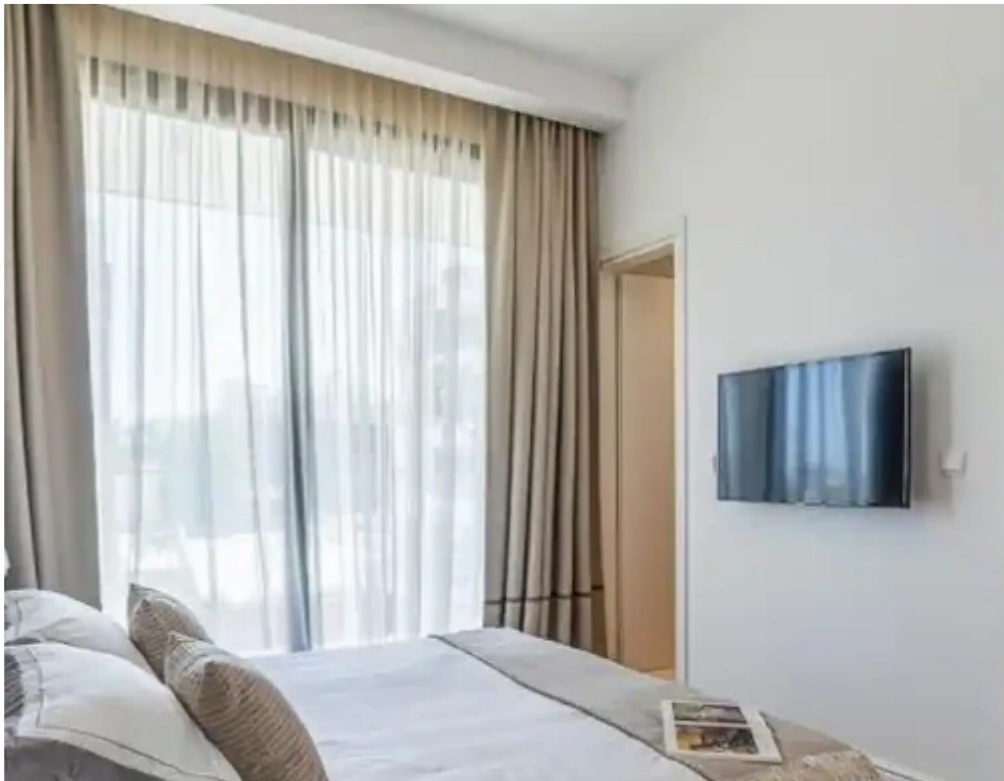

## 2-bedroom apartment f?r s?le

Limassol, Super-Home-Center-Timou-Prodromou-Mesa-Geitonia-4004 , Cyprus

**Offered at:** € 940,000

**Estate ID:** 70298

**Ref:** ba5270511

Bathrooms: **2**

Bedrooms: **2**

Parking spaces: **Covered cars**

Available from: **2024-10-25**

Offered at: **940,000**

Type: **Apartment**

\*\*\*\*\*Luxury apartments for sale in a complex under construction in the very center of the Limassol tourist zone, in Germasogeia. The project is located in the most prestigious and quiet residential area of Limassol - Papas. 500 meters to the sandy beach of Dasudi with eucalyptus park. The complex has a communal swimming pool, gym, sauna and covered parking. Parquet floor. Marble floors and walls in toilets and bathrooms. High ceilings (3.15 m).