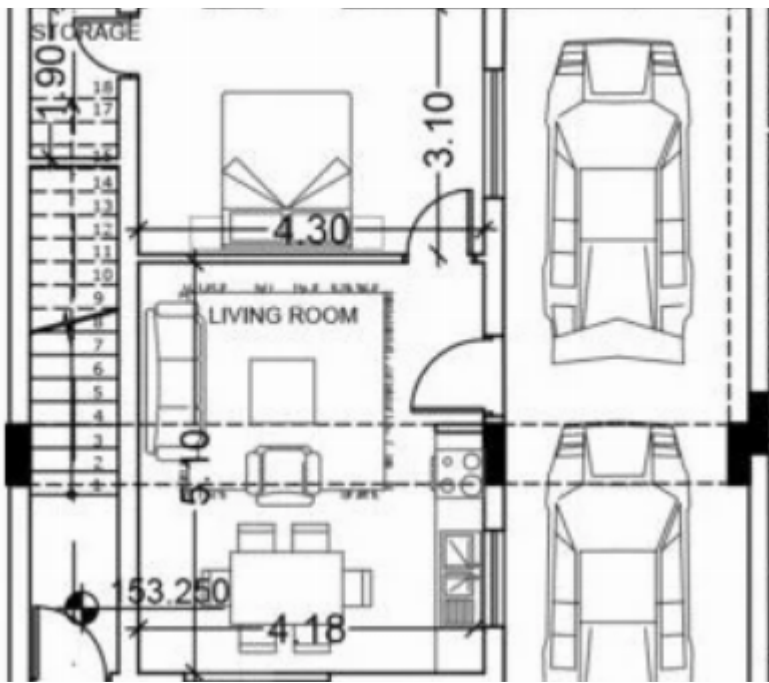

## Spacious 4-Bedroom Private House for Sale

Limassol, Panthea-Grammar-School-Agios-Athanasios-4105 ,  
Cyprus

**Offered at:** € 695,000

**Estate ID:** 7033

**Ref:** MLS-67940

Bathrooms: **4**

Bedrooms: **4**

Available from: **2025-08-18**

Offered at: **695,000**

Type: **PrivateHouse**

Looking to buy house in Limassol with ample space and top-tier construction? This impressive 4-bedroom private residence in the prestigious Panthea area of Agios Athanasios offers everything a modern family needs — comfort, style, and location.? 4 Bedrooms ? 4 Bathrooms ? 338 sqm internal covered area ? Brand-new construction | Energy Efficiency Class A ? Panthea – near Grammar School, Agios Athanasios, Limassol (Postal code 4105)This newly built home delivers exceptional internal space distributed across a smart layout ideal for large families or those who value extra room for home offices, guest suites, or entertainment zones. High energy efficiency and contemporary fini...