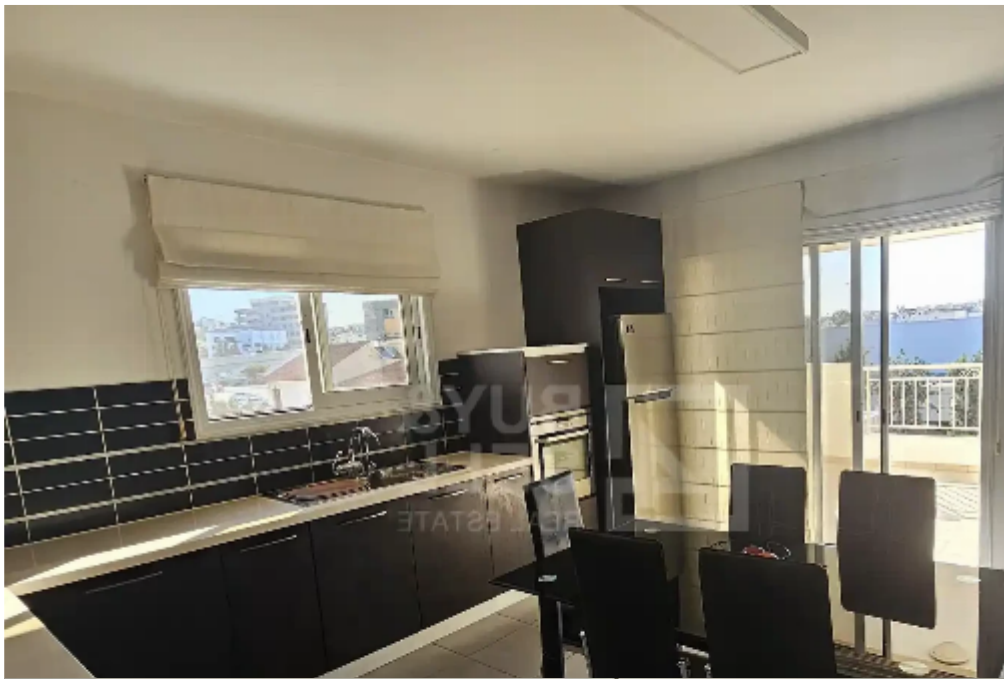

2-bedroom penthouse for sale

Limassol, Panthea-Mesa-Geitonia-4007 , Cyprus

Offered at: € 330,000

Estate ID: 70393

Ref: ba5347205

NET internal area: **96**

Bathrooms: **2**

Bedrooms: **2**

Parking spaces: **Covered cars**

Available from: **2024-10-25**

Offered at: **330,000**

Type: **Penthouse**

Location: Mesa Geitonia ? Available Now Discover this charming top floor 2-bedroom apartment, offering a spacious and comfortable living environment. Perfectly suited for those seeking a modern and convenient lifestyle, this fully furnished apartment is equipped with all the amenities you need. Key Features: ? Total Area: 117 sq.m. ?? Bedrooms: 2 large bedrooms ?? Kitchen & Living Area: Open plan, perfect for modern living ? Bathrooms: Guest toilet and en-suite bathroom ?? Cooling: A/C split units in all rooms ?? Heating: Central heating ?? Furnishings: Fully furnished with high-quality furniture ?? Appliances: Includes all necessary a...