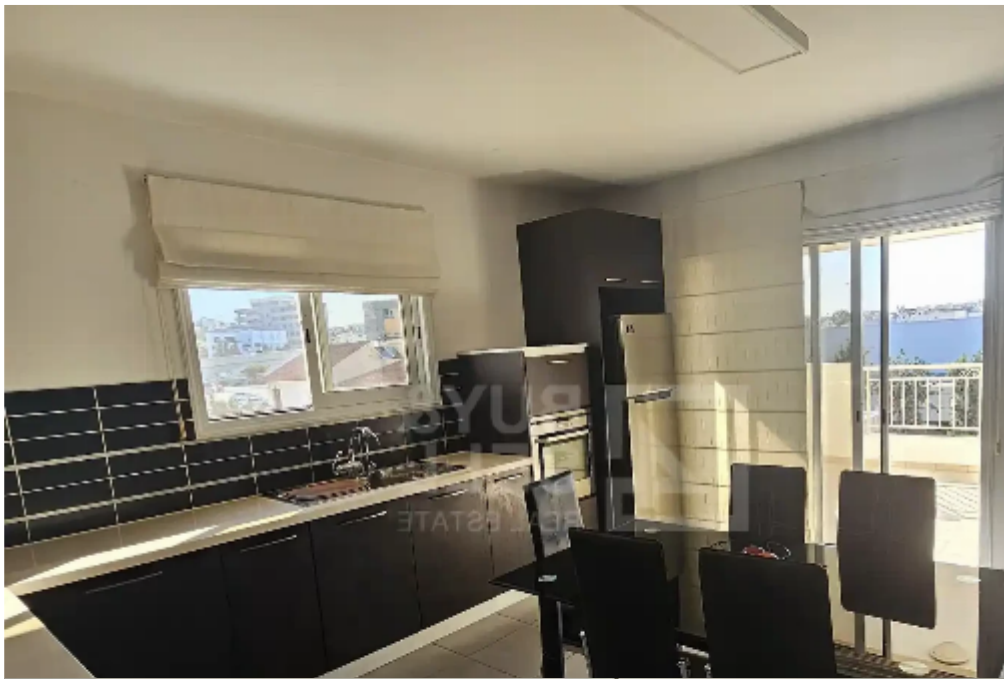

2-bedroom penthouse for sale

Limassol, Panthea-Mesa-Geitonia-4007 , Cyprus

Offered at: € 330,000

Estate ID: 70393

Ref: ba5347205

Bathrooms: **2**

Bedrooms: **2**

Parking spaces: **Covered cars**

Available from: **2024-10-25**

Offered at: **330,000**

Type: **Penthouse**

*****? Location: Mesa Geitonia ? Available Now Discover this charming top floor 2-bedroom apartment, offering a spacious and comfortable living environment. Perfectly suited for those seeking a modern and convenient lifestyle, this fully furnished apartment is equipped with all the amenities you need. Key Features: ? Total Area: 117 sq.m. ?? Bedrooms: 2 large bedrooms ?? Kitchen & Living Area: Open plan, perfect for modern living ? Bathrooms: Guest toilet and en-suite bathroom ?? Cooling: A/C split units in all rooms ?? Heating: Central heating ?? Furnishings: Fully furnished with high-quality furniture ?? Appliances: Includes all necessary a...