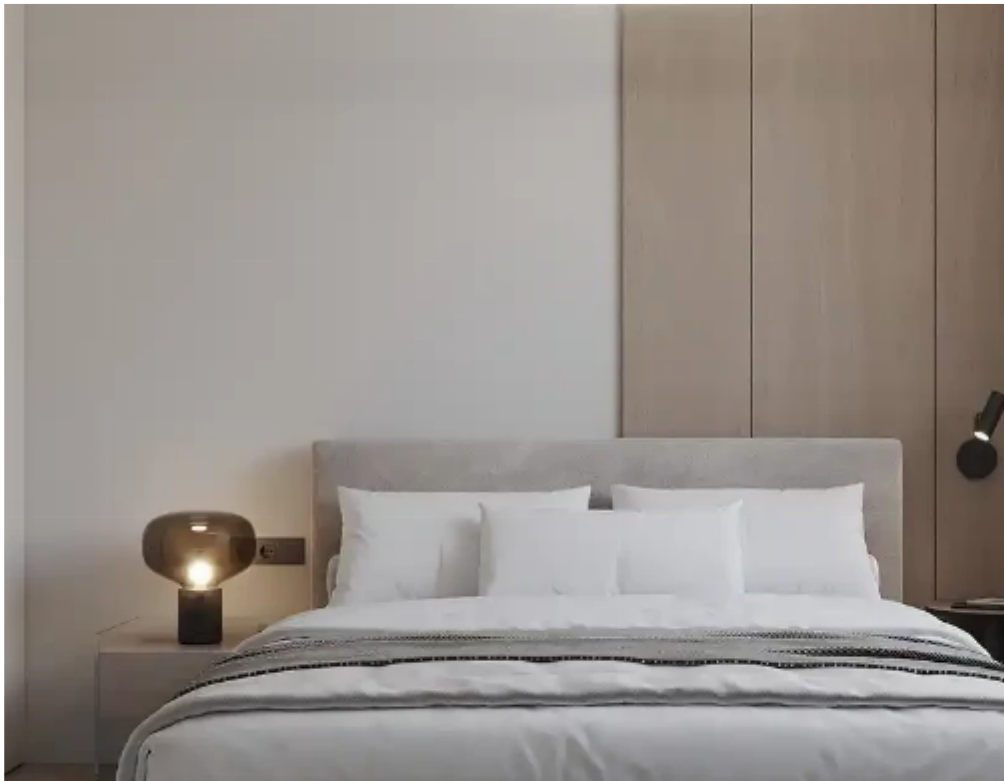

## 1-bedroom apartment f?r s?le

Limassol, Panthea-Mesa-Geitonia-4007 , Cyprus

**Offered at:** € 299,300

**Estate ID:** 70447

**Ref:** ba5353416

Bathrooms: **1**

Bedrooms: **1**

Parking spaces: **Covered cars**

Available from: **2024-10-25**

Offered at: **299,300**

Type: **Apartment**

\*\*\*\*\*An apartment for sale in a new residential complex in the area of Mesa Geitonia, Limassol. The complex is part of a modern, multifunctional project that includes residential and commercial buildings. The residential complex offers 16 carefully designed apartments, which are located on 4 floors. High-quality materials are used for the construction and decoration of apartments, all apartments meet the requirements of energy class A, have good thermal insulation, thermal aluminum windows and balcony doors, photovoltaic panels. Each apartment offers high ceilings, built-in kitchen, air conditioning and underfloor heating, video intercom system. There is a communal swimming pool on the te...