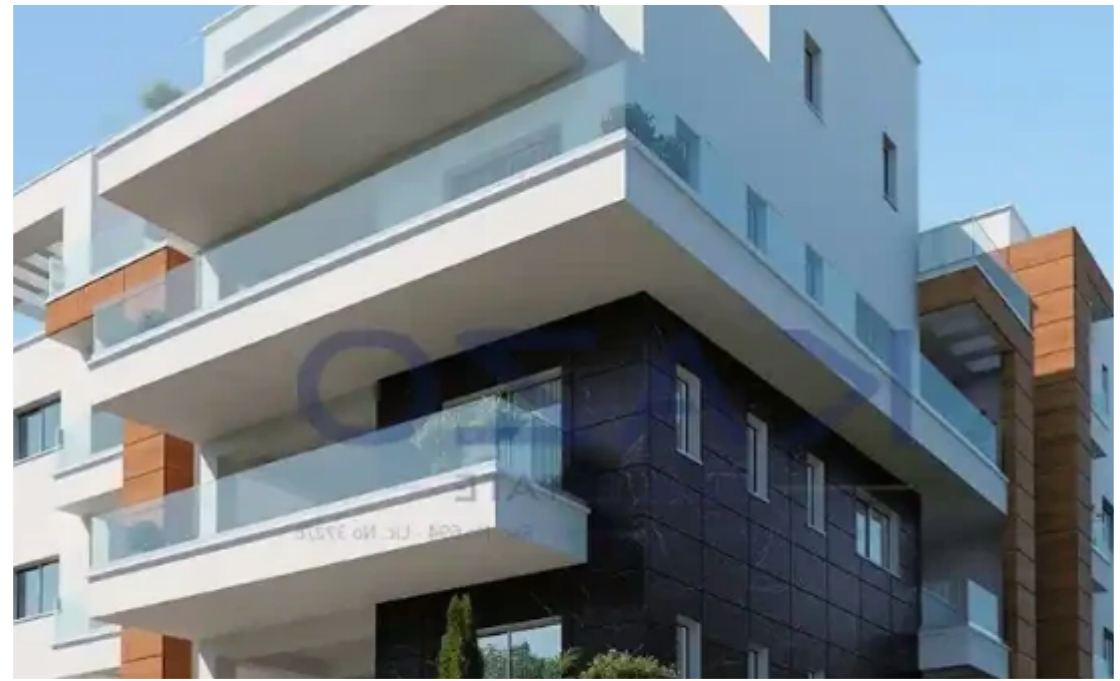

## 2-bedroom apartment for sale

Limassol, Berengaria-Ville-Panagia-Evaggelistria-Kato-Polemida-4158 , Cyprus

**Offered at:** € 325,000

**Estate ID:** 70448

**Ref:** ba5441576

NET internal area: **87**

Bathrooms: **1**

Bedrooms: **2**

Parking spaces: **Covered cars**

Available from: **2024-10-25**

Offered at: **325,000**

Type: **Apartment**

""""This two-bedroom apartment is located in the Kato Polemidia area, north of the Limassol Motorway. It has an internal area of 87 square meters, a 28 square meters covered balcony, and 15 square meters of uncovered balcony. It is offered with a private covered parking space and a storage unit. """" ...