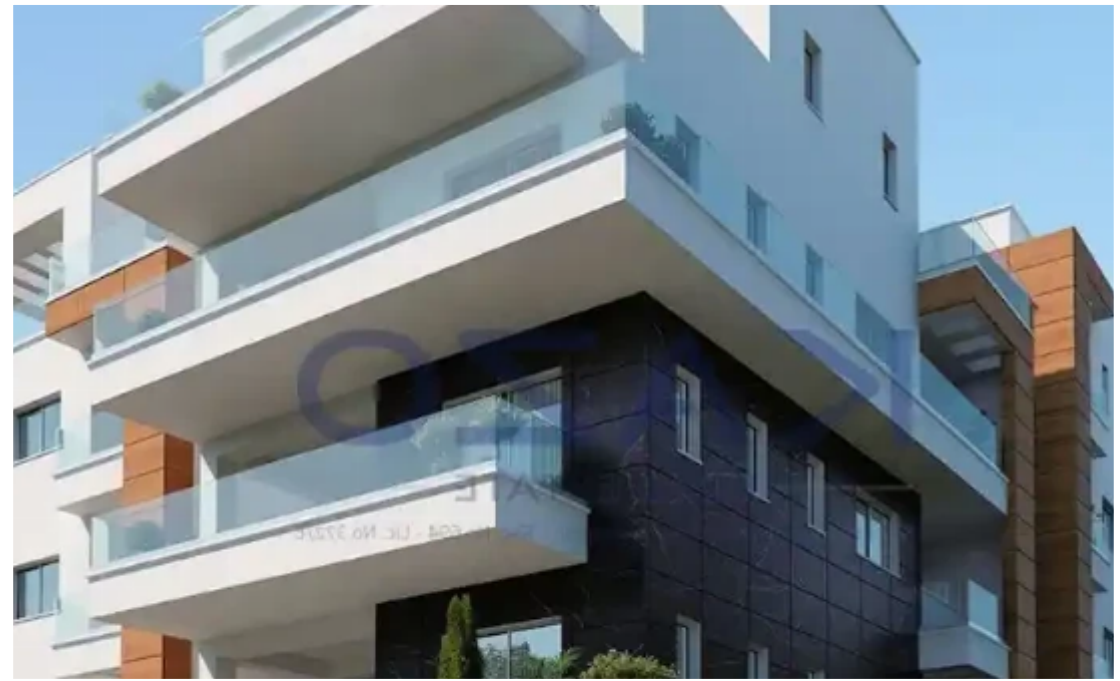

2-bedroom apartment f?r s?le

Limassol, Berengaria-Ville-Panagia-Evaggelistria-Kato-Polemida-4158 , Cyprus

Offered at: € 320,000

Estate ID: 70457

Ref: ba5441570

NET internal area: **91**

Bathrooms: **1**

Bedrooms: **2**

Parking spaces: **Covered cars**

Available from: **2024-10-25**

Offered at: **320,000**

Type: **Apartment**

""""""This two-bedroom apartment is located in the Kato Polemidia area, north of the Limassol Motorway. It has an internal area of 91 square meters and a 23 square meters covered balcony. It is offered with a private covered parking space and a storage unit.""""""...