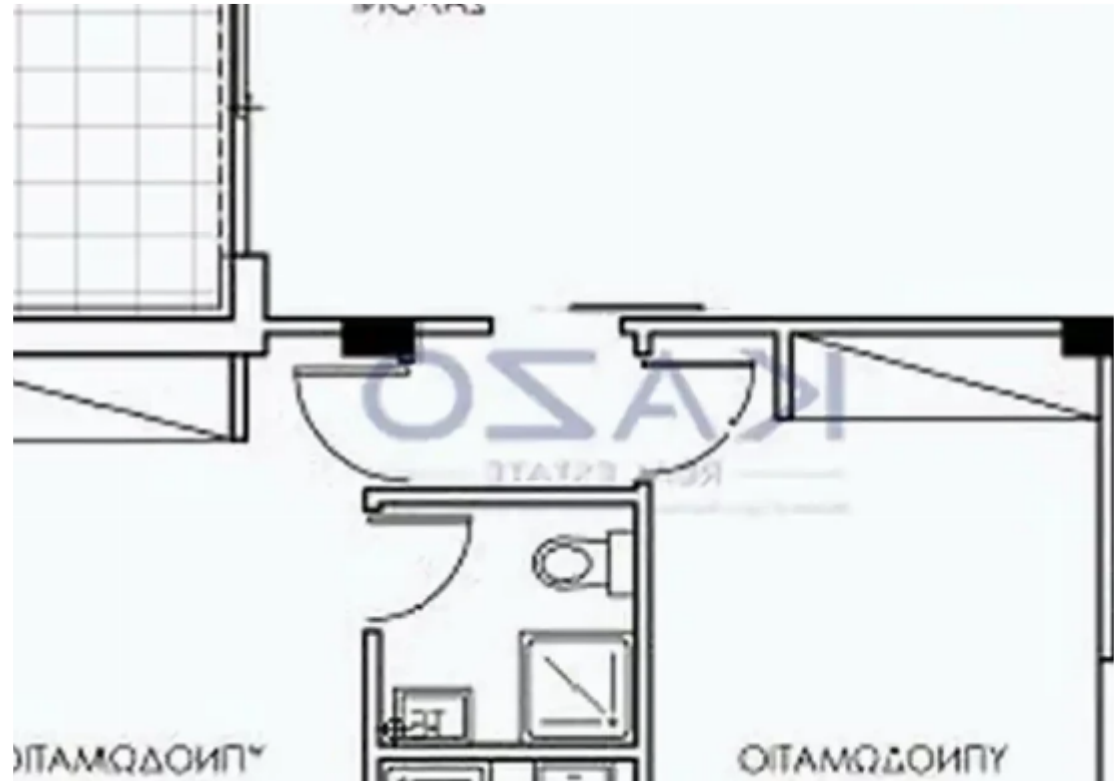

2-bedroom apartment f?r s?le

Limassol, Berengaria-Ville-Panagia-Evaggelistria-Kato-Polemida-4158 , Cyprus

Offered at: € 320,000

Estate ID: 70457

Ref: ba5441570

NET internal area: **91**

Bathrooms: **1**

Bedrooms: **2**

Parking spaces: **Covered cars**

Available from: **2024-10-25**

Offered at: **320,000**

Type: **Apartment**

""""""This two-bedroom apartment is located in the Kato Polemidia area, north of the Limassol Motorway. It has an internal area of 91 square meters and a 23 square meters covered balcony. It is offered with a private covered parking space and a storage unit.""""""...