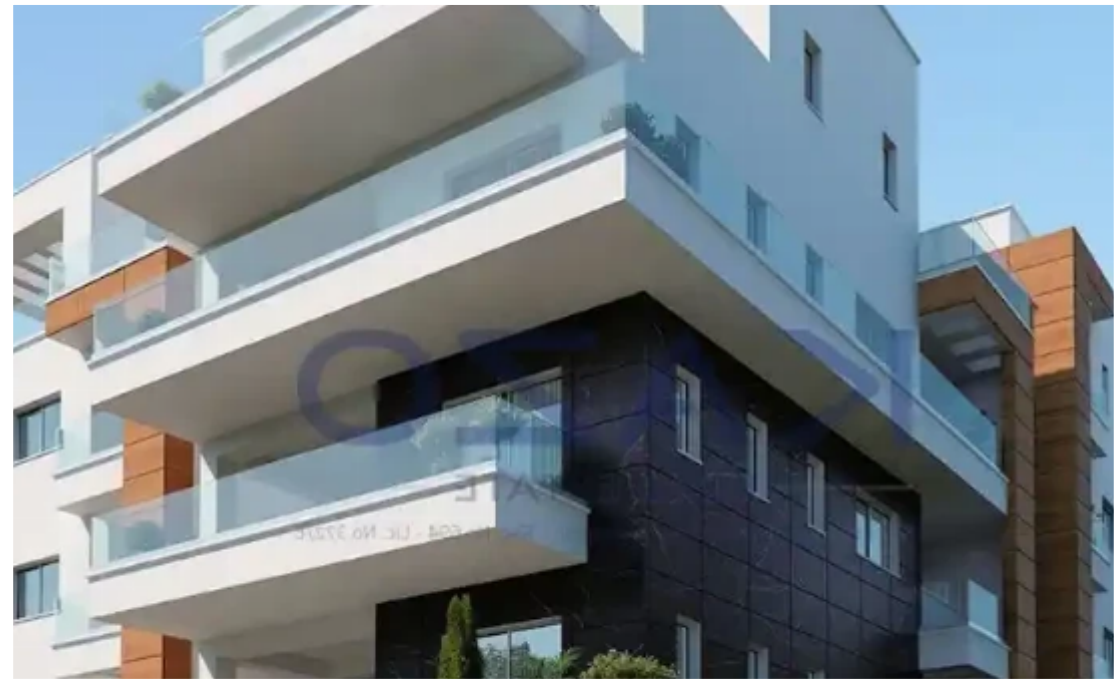

## 2-bedroom apartment f?r s?le

Limassol, Berengaria-Ville-Panagia-Evaggelistria-Kato-Polemida-4158 , Cyprus

**Offered at:** € 305,000

**Estate ID:** 70459

**Ref:** ba5441572

NET internal area: **87**

Bathrooms: **1**

Bedrooms: **2**

Parking spaces: **Covered cars**

Available from: **2024-10-25**

Offered at: **305,000**

Type: **Apartment**

""""""This two-bedroom apartment is located in the Kato Polemidia area, north of the Limassol Motorway. It has an internal area of 87 square meters and a 28 square meters covered balcony. It is offered with a private covered parking space and a storage unit.""""""...