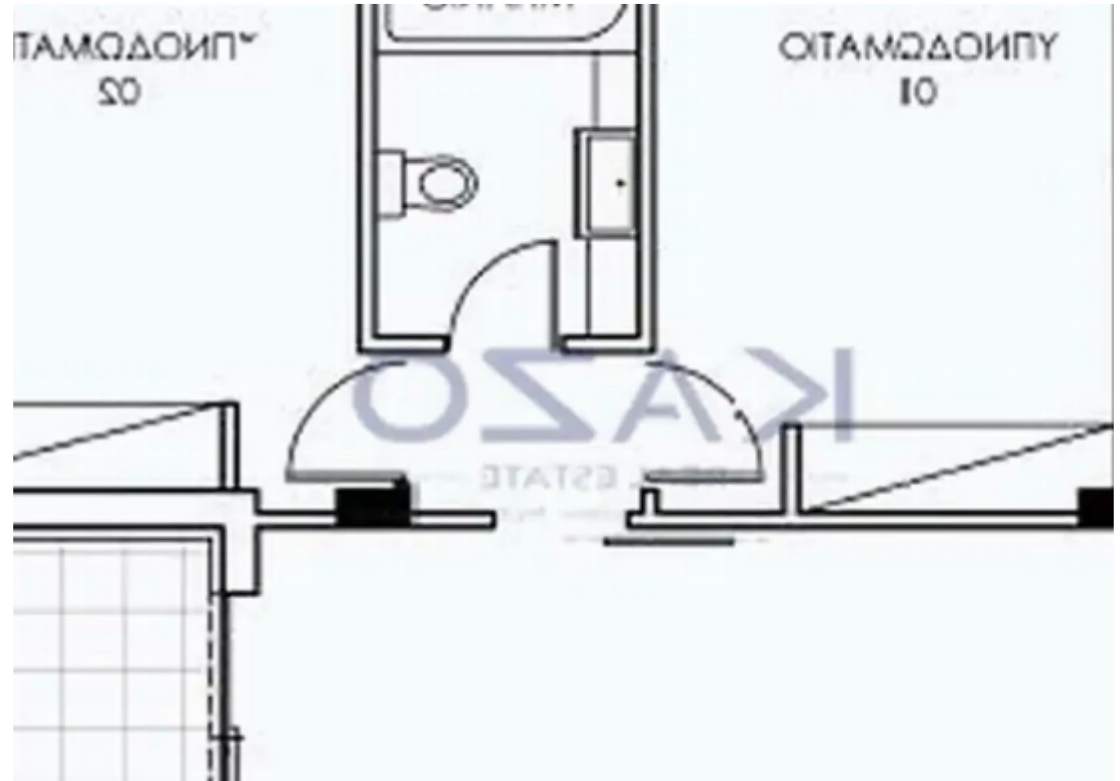

## 2-bedroom apartment f?r s?le

Limassol, Berengaria-Ville-Panagia-Evaggelistria-Kato-Polemida-4158 , Cyprus

**Offered at:** € 305,000

**Estate ID:** 70459

**Ref:** ba5441572

NET internal area: **87**

Bathrooms: **1**

Bedrooms: **2**

Parking spaces: **Covered cars**

Available from: **2024-10-25**

Offered at: **305,000**

Type: **Apartment**

""""""This two-bedroom apartment is located in the Kato Polemidia area, north of the Limassol Motorway. It has an internal area of 87 square meters and a 28 square meters covered balcony. It is offered with a private covered parking space and a storage unit.""""""...