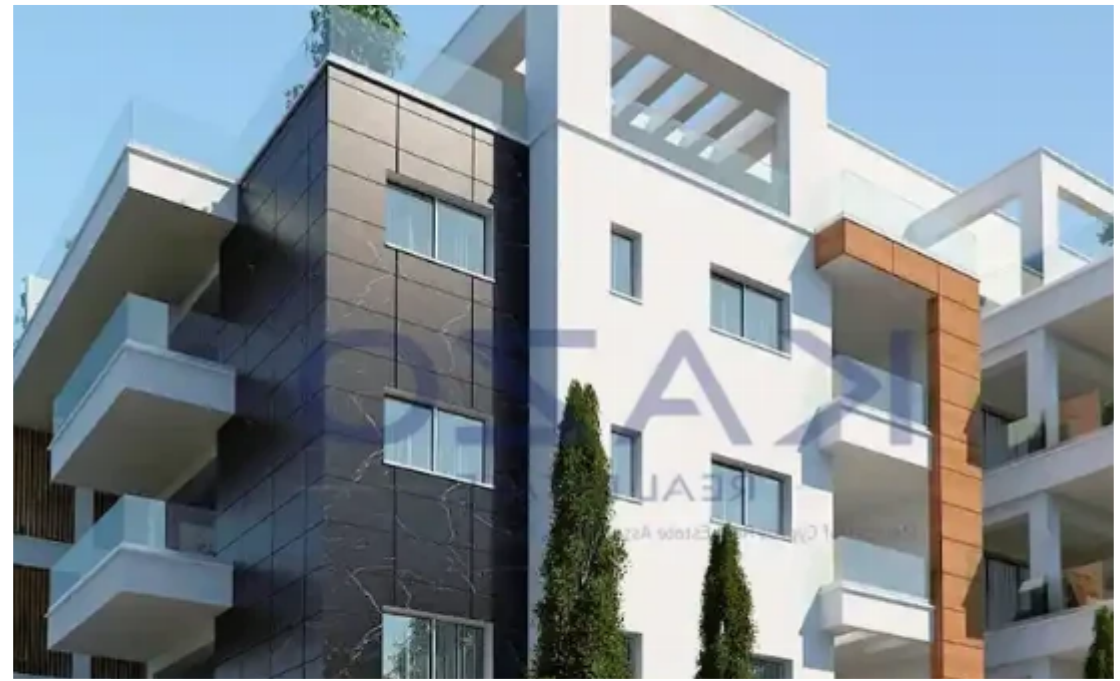

2-bedroom apartment f?r s?le

Limassol, Berengaria-Ville-Panagia-Evaggelistria-Kato-Polemida-4158 , Cyprus

Offered at: € 310,000

Estate ID: 70461

Ref: ba5441297

NET internal area: **91**

Bathrooms: **1**

Bedrooms: **2**

Parking spaces: **Covered cars**

Available from: **2024-10-25**

Offered at: **310,000**

Type: **Apartment**

""""""This two-bedroom apartment is located in the Kato Polemidia area, north of the Limassol Motorway. It has an internal area of 91 square meters, a 23 square meters covered balcony, and 4 square meters of uncovered balcony. It is offered with a private covered parking space and a storage unit. """""" ...