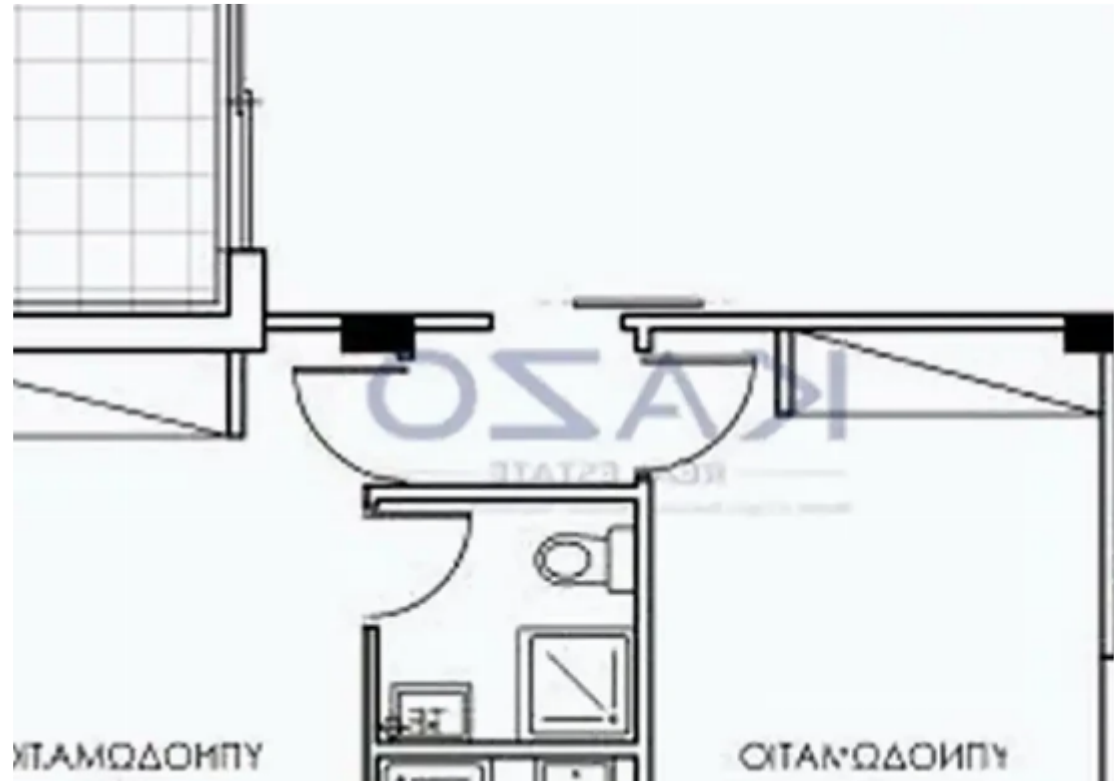

2-bedroom apartment f?r s?le

Limassol, Berengaria-Ville-Panagia-Evaggelistria-Kato-Polemida-4158 , Cyprus

Offered at: € 310,000

Estate ID: 70461

Ref: ba5441297

NET internal area: **91**

Bathrooms: **1**

Bedrooms: **2**

Parking spaces: **Covered cars**

Available from: **2024-10-25**

Offered at: **310,000**

Type: **Apartment**

""""""This two-bedroom apartment is located in the Kato Polemidia area, north of the Limassol Motorway. It has an internal area of 91 square meters, a 23 square meters covered balcony, and 4 square meters of uncovered balcony. It is offered with a private covered parking space and a storage unit. """""" ...