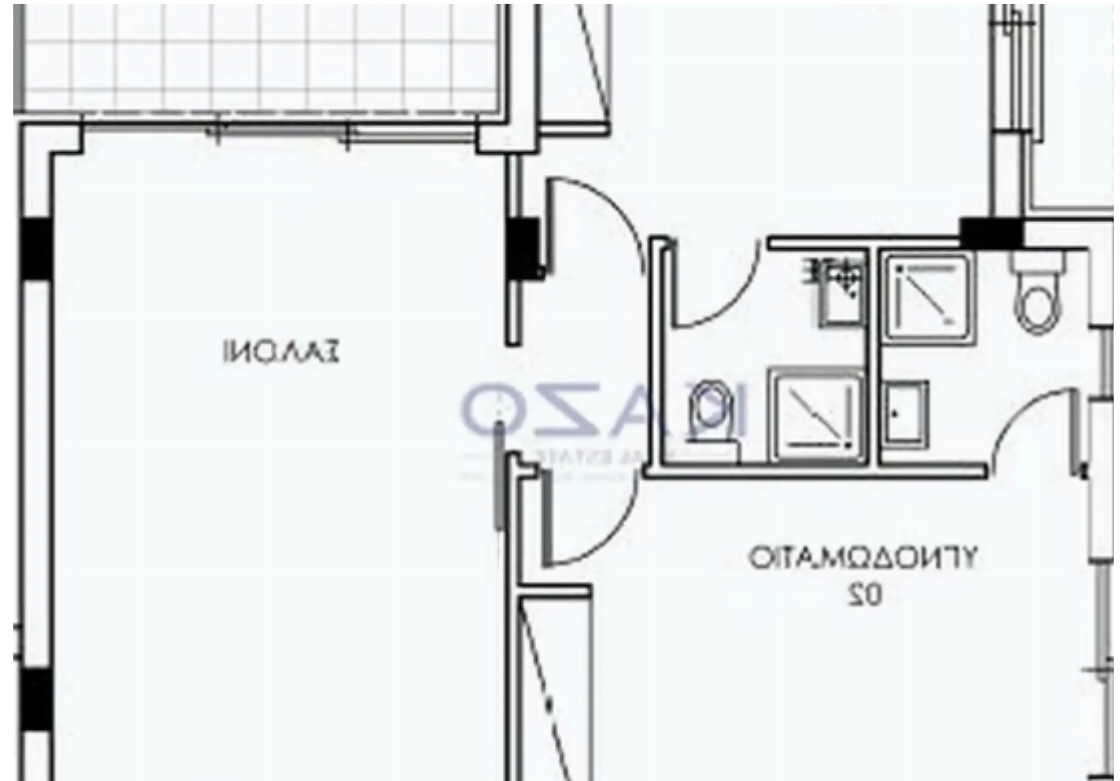

2-bedroom apartment for sale

Limassol, Berengaria-Ville-Panagia-Evaggelistria-Kato-Polemida-4158 , Cyprus

Offered at: € 298,000

Estate ID: 70462

Ref: ba5441298

NET internal area: **88**

Bathrooms: **1**

Bedrooms: **2**

Parking spaces: **Covered cars**

Available from: **2024-10-25**

Offered at: **298,000**

Type: **Apartment**

""""This two-bedroom apartment is located in the Kato Polemidia area, north of the Limassol Motorway. It has an internal area of 88 square meters, a 23 square meters covered balcony, and 3 square meters of uncovered balcony. It is offered with a private covered parking space and a storage unit. """" ...