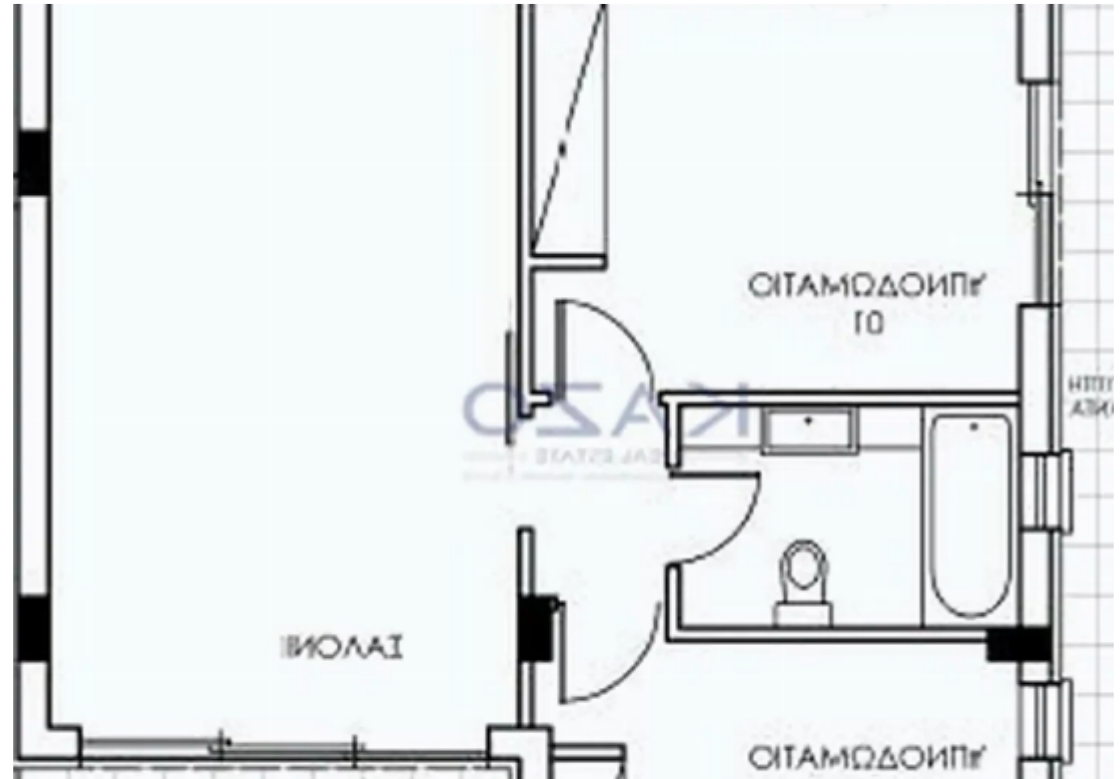

2-bedroom apartment f?r s?le

Limassol, Berengaria-Ville-Panagia-Evaggelistria-Kato-Polemida-4158 , Cyprus

Offered at: € 285,000

Estate ID: 70463

Ref: ba5441296

NET internal area: **84**

Bathrooms: **1**

Bedrooms: **2**

Parking spaces: **Covered cars**

Available from: **2024-10-25**

Offered at: **285,000**

Type: **Apartment**

""""""This two-bedroom apartment is located in the Kato Polemidia area, north of the Limassol Motorway. It has an internal area of 84 square meters, 30 square meters of covered balcony, and 15 square meters of uncovered balcony. It is offered with a private covered parking space and a storage unit. """""" ...