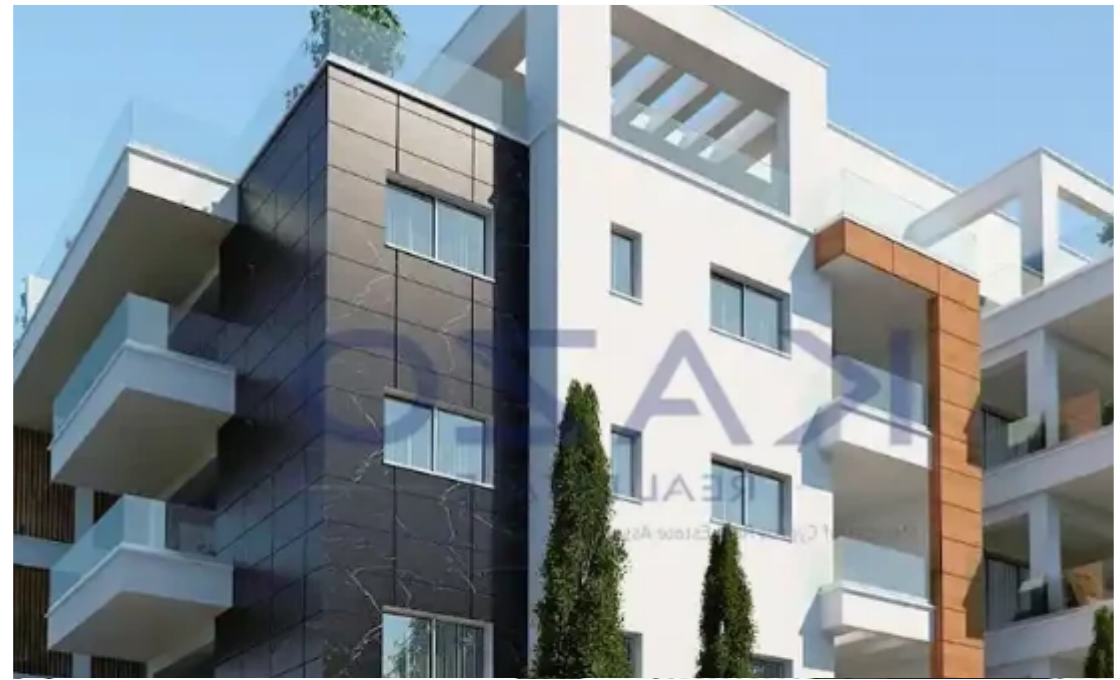

2-bedroom apartment f?r s?le

Limassol, Berengaria-Ville-Panagia-Evaggelistria-Kato-Polemida-4158 , Cyprus

Offered at: € 285,000

Estate ID: 70463

Ref: ba5441296

NET internal area: **84**

Bathrooms: **1**

Bedrooms: **2**

Parking spaces: **Covered cars**

Available from: **2024-10-25**

Offered at: **285,000**

Type: **Apartment**

""""""This two-bedroom apartment is located in the Kato Polemidia area, north of the Limassol Motorway. It has an internal area of 84 square meters, 30 square meters of covered balcony, and 15 square meters of uncovered balcony. It is offered with a private covered parking space and a storage unit. """""" ...