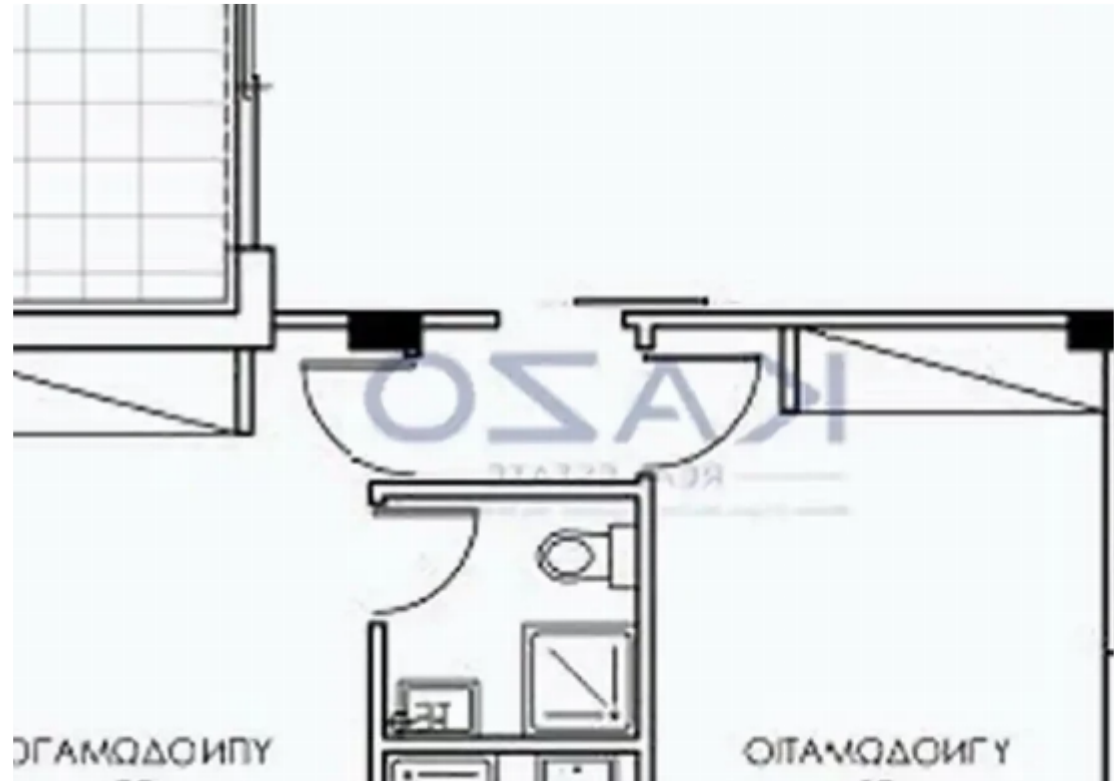

2-bedroom apartment for sale

Limassol, Berengaria-Ville-Panagia-Evaggelistria-Kato-Polemida-4158 , Cyprus

Offered at: € 330,000

Estate ID: 70468

Ref: ba5441574

NET internal area: **91**

Bathrooms: **1**

Bedrooms: **2**

Parking spaces: **Covered cars**

Available from: **2024-10-25**

Offered at: **330,000**

Type: **Apartment**

""""This two-bedroom apartment is located in the Kato Polemidia area, north of the Limassol Motorway. It has an internal area of 91 square meters, a 23 square meters covered balcony, and 4 square meters of uncovered balcony. It is offered with a private covered parking space and a storage unit. """" ...