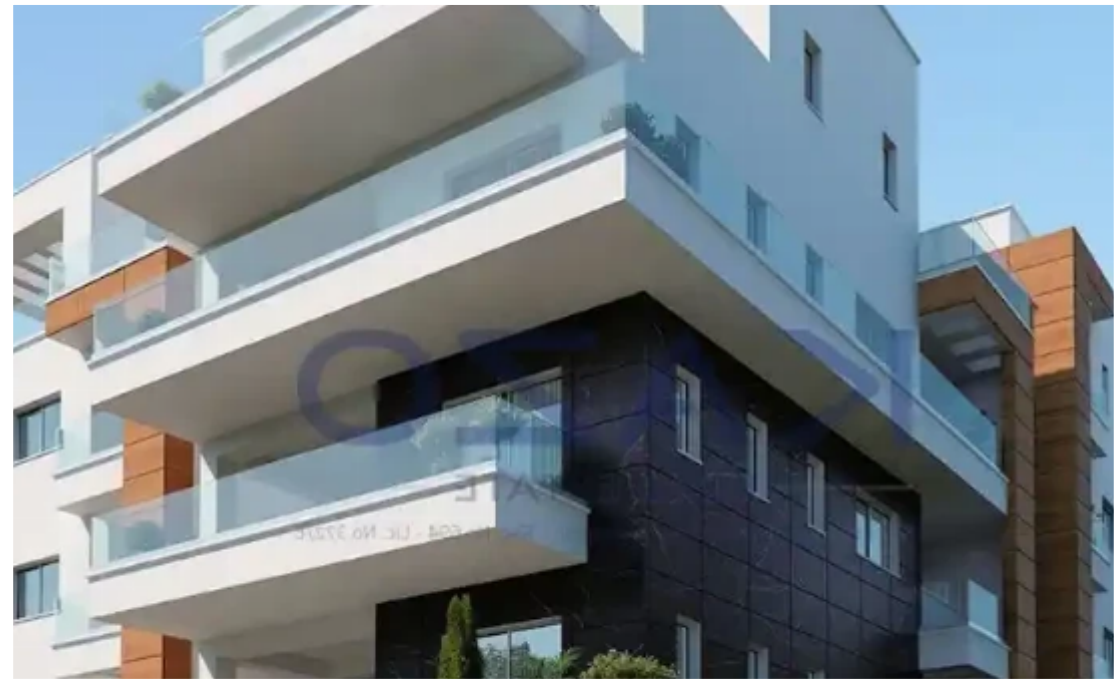

2-bedroom apartment for sale

Limassol, Berengaria-Ville-Panagia-Evaggelistria-Kato-Polemida-4158 , Cyprus

Offered at: € 330,000

Estate ID: 70468

Ref: ba5441574

NET internal area: **91**

Bathrooms: **1**

Bedrooms: **2**

Parking spaces: **Covered cars**

Available from: **2024-10-25**

Offered at: **330,000**

Type: **Apartment**

""""This two-bedroom apartment is located in the Kato Polemidia area, north of the Limassol Motorway. It has an internal area of 91 square meters, a 23 square meters covered balcony, and 4 square meters of uncovered balcony. It is offered with a private covered parking space and a storage unit. """" ...