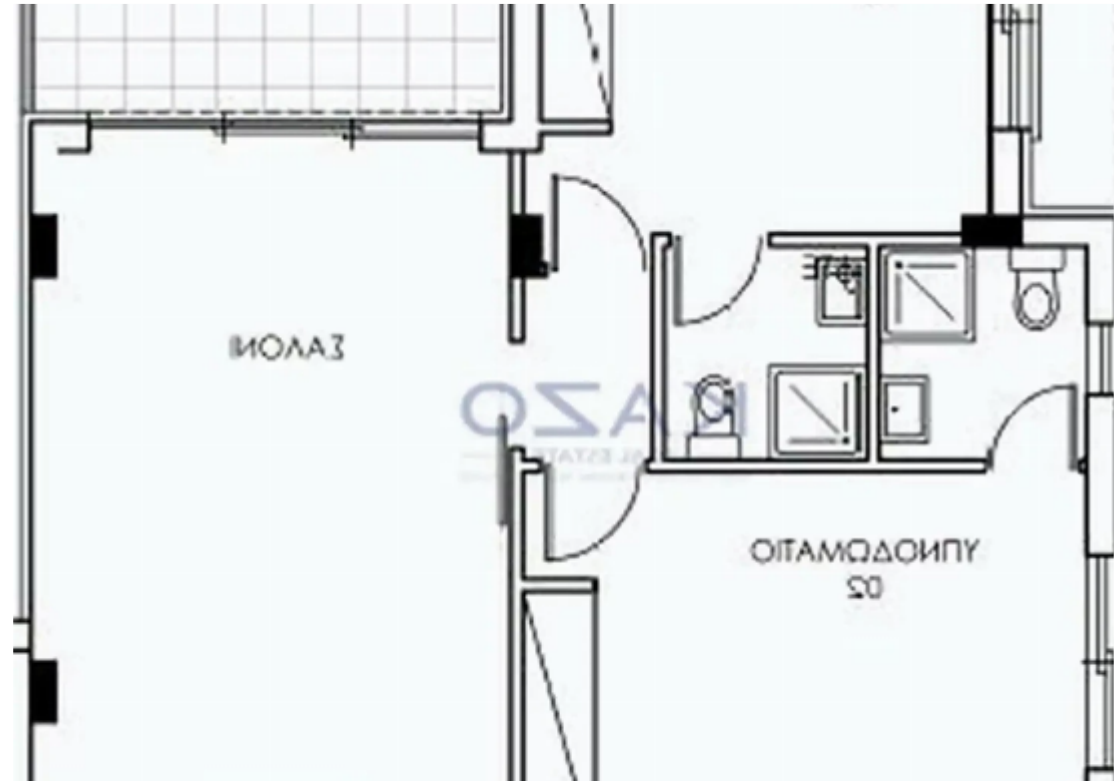

## 2-bedroom apartment f?r s?le

Limassol, Berengaria-Ville-Panagia-Evaggelistria-Kato-Polemida-4158 , Cyprus

**Offered at:** € 308,000

**Estate ID:** 70473

**Ref:** ba5441571

NET internal area: **88**

Bathrooms: **1**

Bedrooms: **2**

Parking spaces: **Covered cars**

Available from: **2024-10-25**

Offered at: **308,000**

Type: **Apartment**

""""""This two-bedroom apartment is located in the Kato Polemidia area, north of the Limassol Motorway. It has an internal area of 88 square meters and a 23 square meters covered balcony. It is offered with a private covered parking space and a storage unit.""""""...