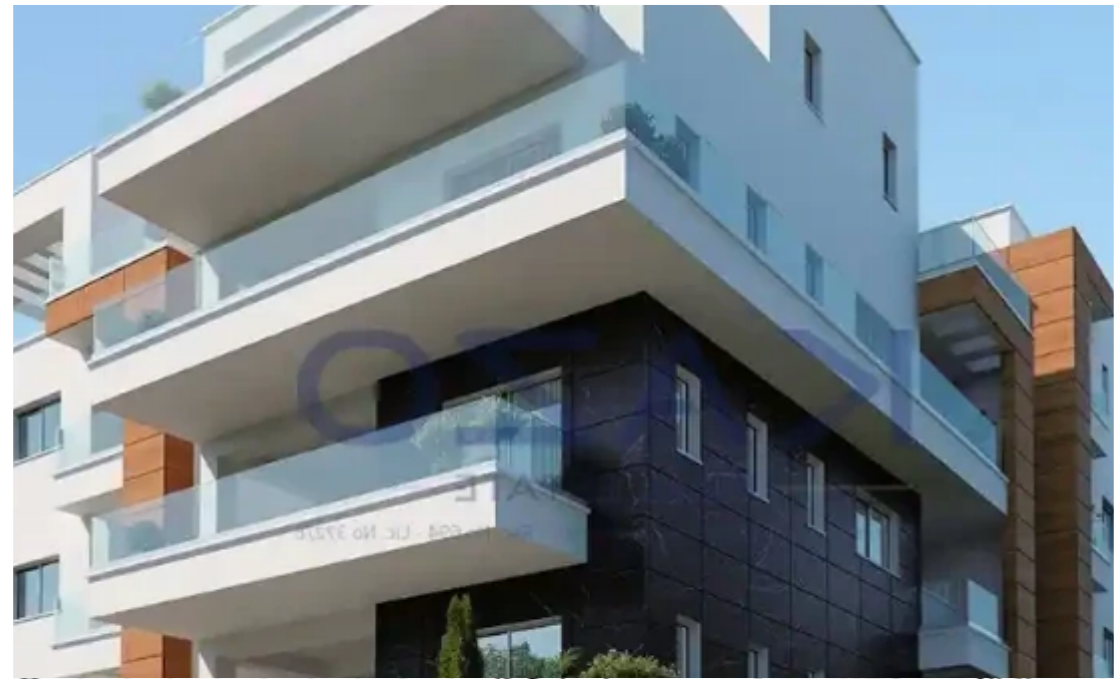

2-bedroom apartment for sale

Limassol, Berengaria-Ville-Panagia-Evaggelistria-Kato-Polemida-4158 , Cyprus

Offered at: € 323,000

Estate ID: 70475

Ref: ba5441575

NET internal area: **88**

Bathrooms: **1**

Bedrooms: **2**

Parking spaces: **Covered cars**

Available from: **2024-10-25**

Offered at: **323,000**

Type: **Apartment**

""""This two-bedroom apartment is located in the Kato Polemidia area, north of the Limassol Motorway. It has an internal area of 88 square meters, a 23 square meters covered balcony, and 3 square meters of uncovered balcony. It is offered with a private covered parking space and a storage unit. """" ...