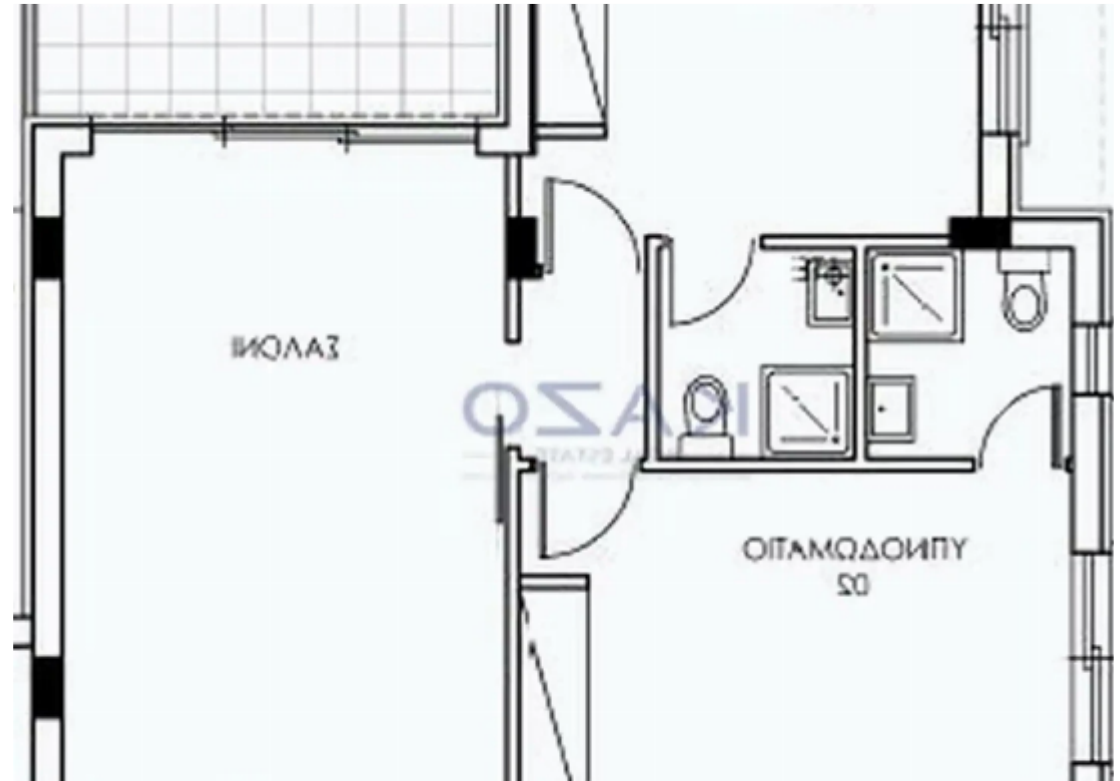

2-bedroom apartment for sale

Limassol, Berengaria-Ville-Panagia-Evaggelistria-Kato-Polemida-4158 , Cyprus

Offered at: € 323,000

Estate ID: 70475

Ref: ba5441575

NET internal area: **88**

Bathrooms: **1**

Bedrooms: **2**

Parking spaces: **Covered cars**

Available from: **2024-10-25**

Offered at: **323,000**

Type: **Apartment**

""""This two-bedroom apartment is located in the Kato Polemidia area, north of the Limassol Motorway. It has an internal area of 88 square meters, a 23 square meters covered balcony, and 3 square meters of uncovered balcony. It is offered with a private covered parking space and a storage unit. """" ...