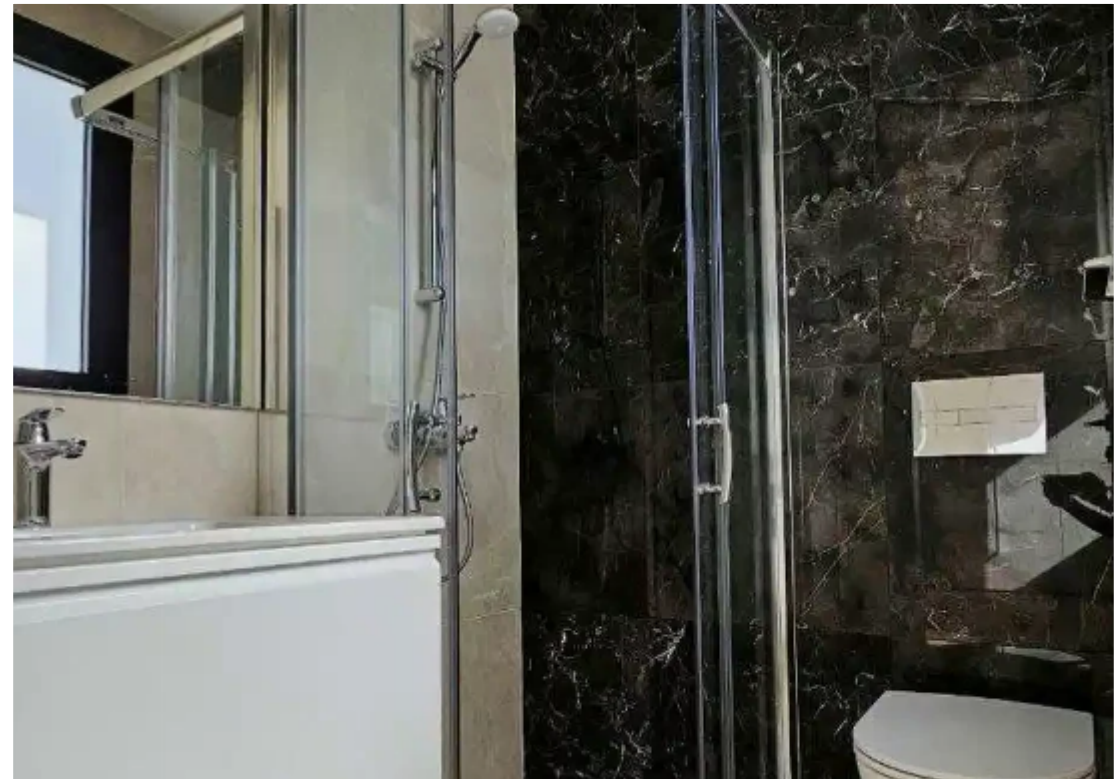

2-bedroom apartment f?r s?le

Limassol, Super-Home-Center-Timou-Prodromou-Mesa-Geitonia-4004 , Cyprus

Offered at: € 1,280,000

Estate ID: 70483

Ref: ba5190522

Bathrooms: **2**

Bedrooms: **2**

Parking spaces: **Covered cars**

Available from: **2024-10-25**

Offered at: **1,280,000**

Type: **Apartment**

""""For sale a modern penthouse with 2 bedrooms and 2 bathrooms in gated community with controlled entrance. The project is located in an excellent tourist area of Germasogeia, Limassol, just 350 meters to the sandy beach, near Dasoudi Park, only 6 apartments in the building. The proximity of all necessary urban infrastructure ensures comfortable living. The internal infrastructure of the complex includes a communal swimming pool and covered parking spaces for residents.""""...