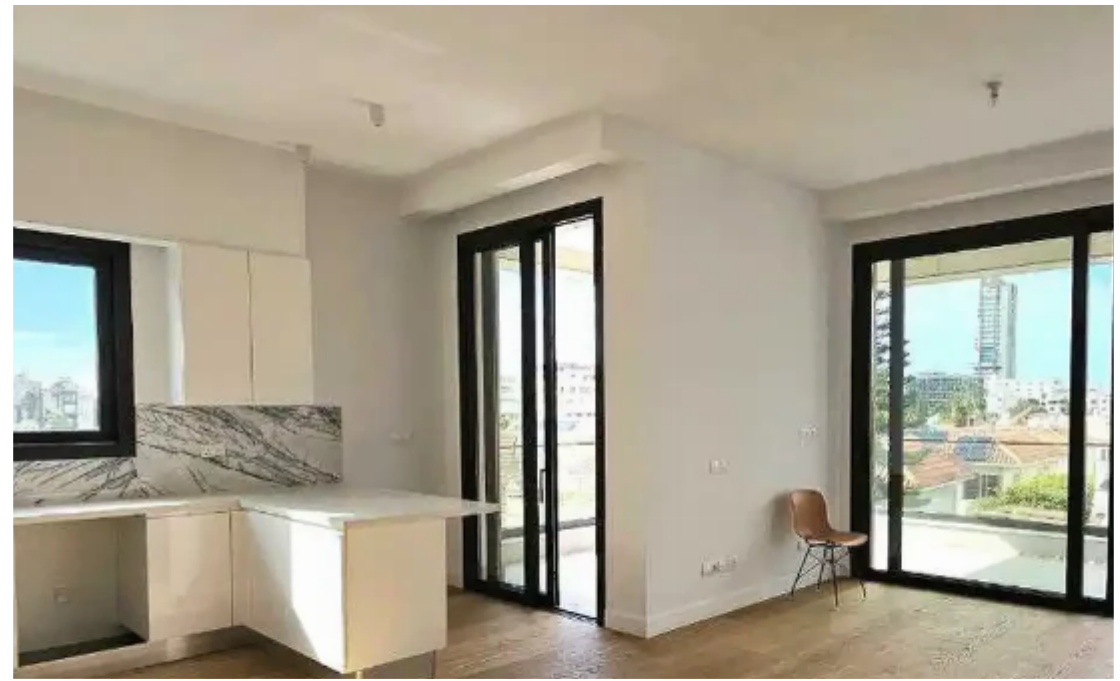

2-bedroom apartment f?r s?le

Limassol, Super-Home-Center-Timou-Prodromou-Mesa-Geitonia-4004 , Cyprus

Offered at: € 1,280,000

Estate ID: 70483

Ref: ba5190522

Bathrooms: **2**

Bedrooms: **2**

Parking spaces: **Covered cars**

Available from: **2024-10-25**

Offered at: **1,280,000**

Type: **Apartment**

""""For sale a modern penthouse with 2 bedrooms and 2 bathrooms in gated community with controlled entrance. The project is located in an excellent tourist area of Germasogeia, Limassol, just 350 meters to the sandy beach, near Dasoudi Park, only 6 apartments in the building. The proximity of all necessary urban infrastructure ensures comfortable living. The internal infrastructure of the complex includes a communal swimming pool and covered parking spaces for residents.""""...