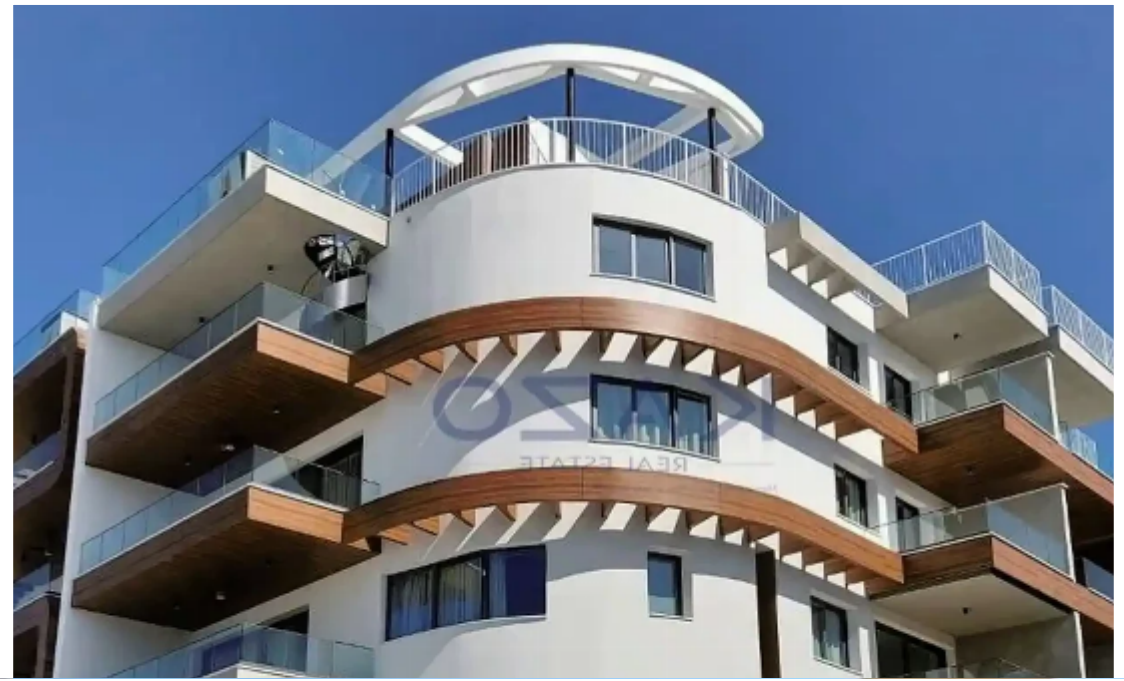

2-bedroom apartment for sale

Limassol, Panthea-Mesa-Geitonia-4007 , Cyprus

Offered at: € 460,000

Estate ID: 70554

Ref: ba5440497

NET internal area: **90**

Bathrooms: **1**

Bedrooms: **2**

Parking spaces: **Covered cars**

Available from: **2024-10-25**

Offered at: **460,000**

Type: **Apartment**

*****Luxury two-bedroom apartments with a communal swimming pool are available for sale in the wonderful area of Panthea, in Limassol. The two-bedroom apartment currently is under construction and it is estimated to be ready in October 2023. This cozy apartment will cover an internal area of 90 square meters and an external area of 23 square meters. It will consist of an open-plan kitchen, dining, and living room area, a master bedroom with an en-suite shower, an additional bedroom, a bathroom, and a spacious covered veranda. As a plus, the apartment will be offered with a solar water system, double-glazed windows, a private storage room, a parking space, and access to a communal swimmin...