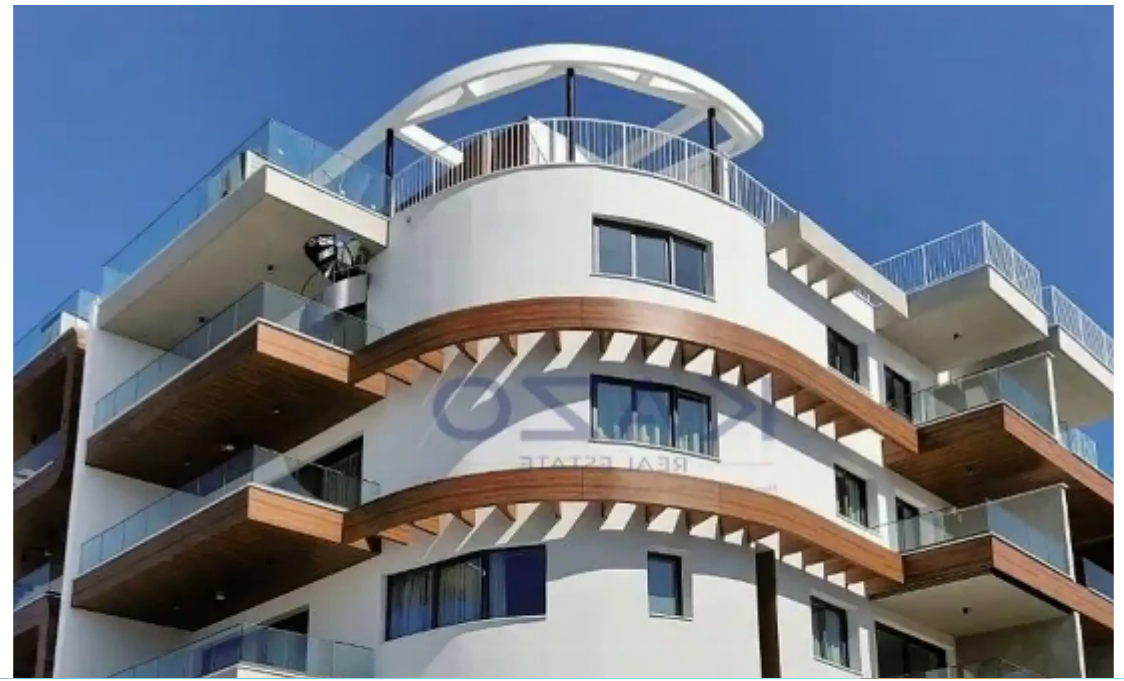

2-bedroom apartment for sale

Limassol, Panthea-Mesa-Geitonia-4007 , Cyprus

Offered at: € 460,000

Estate ID: 70554

Ref: ba5440497

Bathrooms: **1**

Bedrooms: **2**

Parking spaces: **Covered cars**

Available from: **2024-10-25**

Offered at: **460,000**

Type: **Apartment**

*****Luxury two-bedroom apartments with a communal swimming pool are available for sale in the wonderful area of Panthea, in Limassol. The two-bedroom apartment currently is under construction and it is estimated to be ready in October 2023. This cozy apartment will cover an internal area of 90 square meters and an external area of 23 square meters. It will consist of an open-plan kitchen, dining, and living room area, a master bedroom with an en-suite shower, an additional bedroom, a bathroom, and a spacious covered veranda. As a plus, the apartment will be offered with a solar water system, double-glazed windows, a private storage room, a parking space, and access to a communal swimmin...