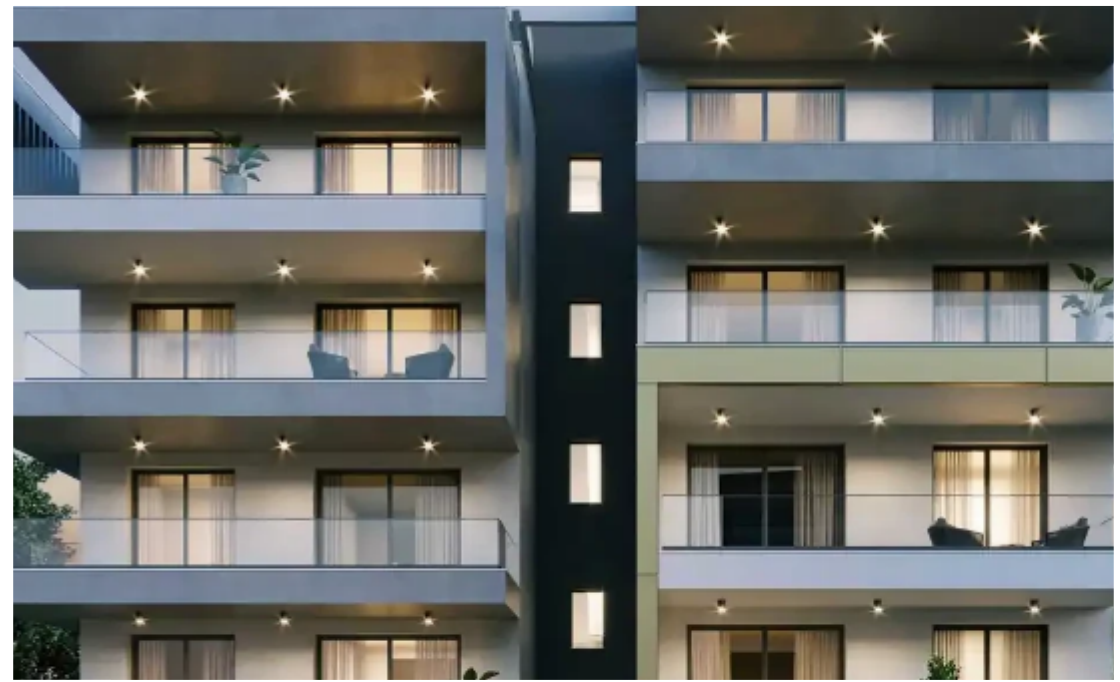

## 3-bedroom apartment f?r s?le

Limassol, Panthea-Mesa-Geitonia-4007 , Cyprus

**Offered at:** € 571,000

**Estate ID:** 70598

**Ref:** ba5131590

Bedrooms: **3**

Parking spaces: **Covered cars**

Available from: **2024-10-25**

Offered at: **571,000**

Type: **Apartment**

""""""An apartment for sale in a new multifunctional complex located in the lively center of Limassol. The complex includes both residential and commercial buildings. The residential area includes 16 apartments ranging from 73 m2 to 140 m2, and the commercial sector is a 4-storey building, which houses 5 modern offices with an elegant modern layout, each of which occupies a separate floor. Due to its prime location in Mesa Geitonia, developed infrastructure and an office center on the territory of the complex, the project promises excellent investment potential. This unique combination ensures high demand for both rental and purchase, guaranteeing high liquidity."""""" ...