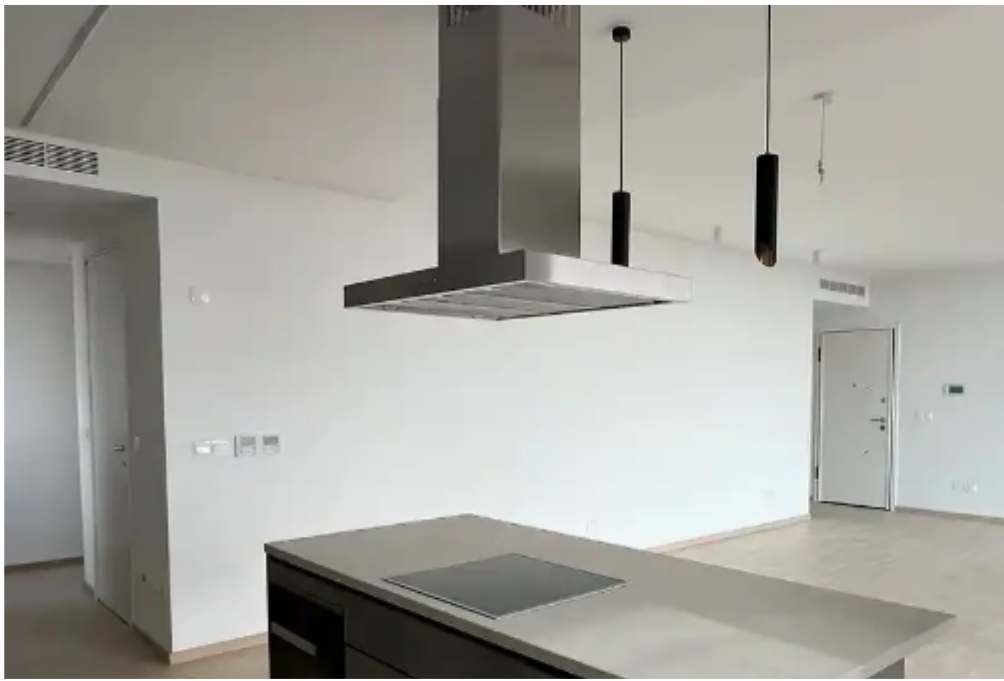

3-bedroom penthouse f?r s?le

Limassol, Linopetra-School-Agios-Stylianos-Agios-Athanasios-4102 ,
Cyprus

Offered at: € 848,000

Estate ID: 70605

Ref: ba5266101

NET internal area: **126**

Bathrooms: **2**

Bedrooms: **3**

Parking spaces: **Covered cars**

Available from: **2024-10-25**

Offered at: **848,000**

Type: **Penthouse**

""""""""""Brand new penthouse with a title deed in Columbia area with unobstructed sea and mountain view. Private roof garden featuring swimming pool w. current jet and lights, decking, shower, and provisions. Open plan living/kitchen space with veranda facing South/ park/ sea. 3 bedrooms, 2 bathrooms: master bedroom with bathroom, 2 other bedrooms, bedrooms' veranda, 1 shared bathroom, a guest WC and a washing room. Solid wooden floor, high-quality granite ceramics, under-floor heating provision 2.8m high sliding windows on verandas, outside water taps, and laminated glass railing on verandas and in the roof garden. Electronic bidet toilets (2), high-quality sanitary and bathroom fittin...