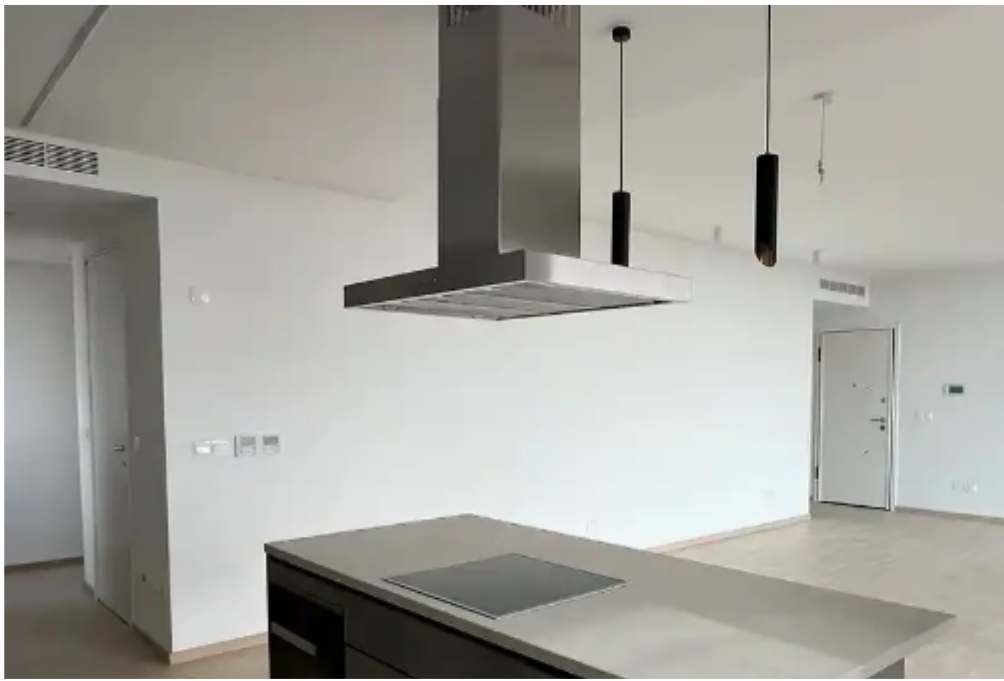

3-bedroom penthouse f?r s?le

Limassol, Linopetra-School-Agios-Stylianos-Agios-Athanasios-4102 ,
Cyprus

Offered at: €774,000

Estate ID: 70605

Ref: ba5266101

Bathrooms: **2**

Bedrooms: **3**

Parking spaces: **Covered cars**

Available from: **2024-10-25**

Offered at: **774,000**

Type: **Penthouse**

""""""""""Brand new penthouse with a title deed in Columbia area with unobstructed sea and mountain view. Private roof garden featuring swimming pool w. current jet and lights, decking, shower, and provisions. Open plan living/kitchen space with veranda facing South/ park/ sea. 3 bedrooms, 2 bathrooms: master bedroom with bathroom, 2 other bedrooms, bedrooms' veranda, 1 shared bathroom, a guest WC and a washing room. Solid wooden floor, high-quality granite ceramics, under-floor heating provision 2.8m high sliding windows on verandas, outside water taps, and laminated glass railing on verandas and in the roof garden. Electronic bidet toilets (2), high-quality sanitary and bathroom fittin...