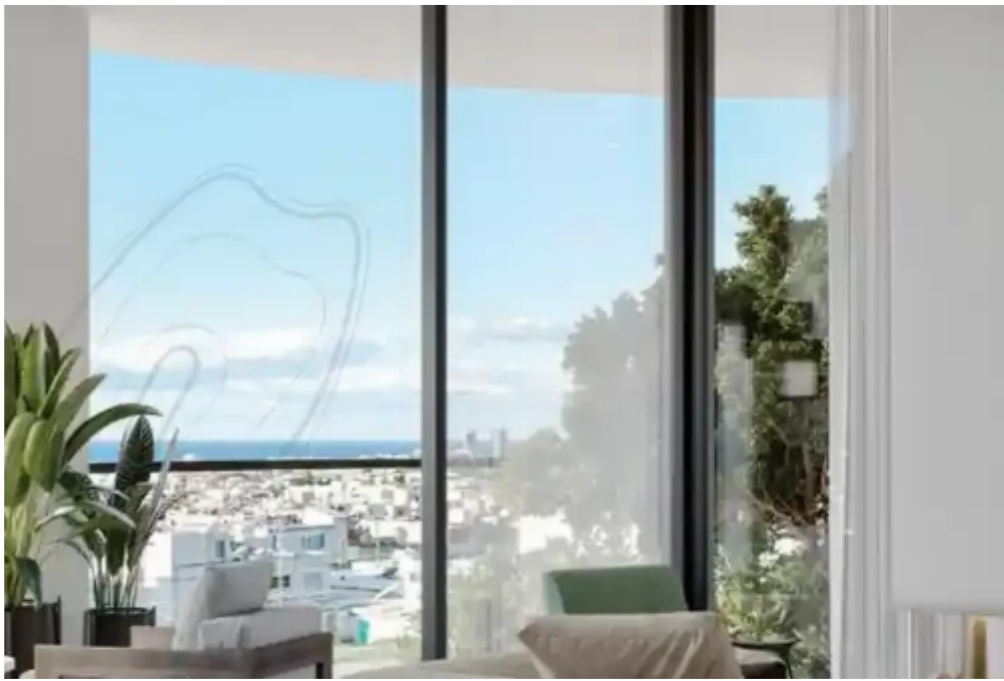

2-bedroom apartment f?r s?le

Limassol, Panthea-Grammar-School-Agios-Athanasios-4105 ,
Cyprus

Offered at: € 430,000

Estate ID: 70621

Ref: ba5335979

NET internal area: **80**

Bathrooms: **2**

Bedrooms: **2**

Parking spaces: **Covered cars**

Available from: **2024-10-25**

Offered at: **430,000**

Type: **Apartment**

""Unveil a new dimension of luxury at the project, a collection of six 2-bedroom apartments where sophistication and location converge to create an unmatched living experience. Adjacent to the Grammar School and a short drive from leading schools like Foleys, the project positions education, leisure, and lifestyle at your doorstep. Apartments here are crafted with an eye for beauty and functionality, offering either the serene expanse of the sea or the comforting embrace of mountain landscapes. This unique blend of nature's best views, coupled with the convenience of quick highway access and proximity to essential amenities, defines a lifestyle of luxury and ease. The residence's e...