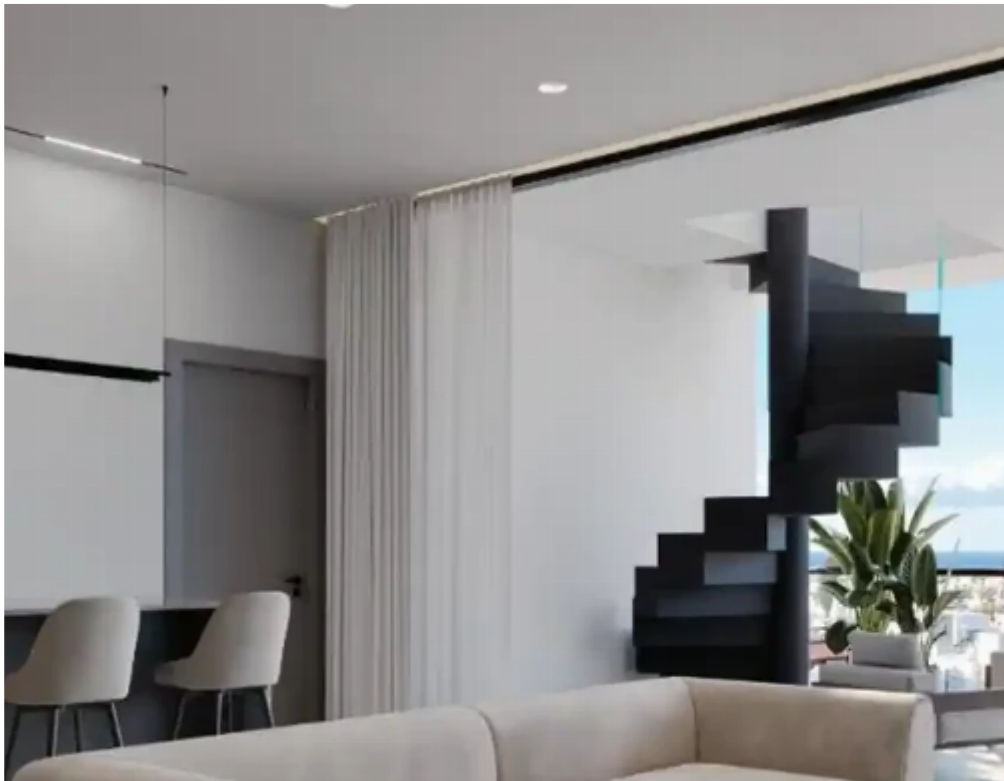

2-bedroom apartment f?r s?le

Limassol, Panthea-Grammar-School-Agios-Athanasios-4105 ,
Cyprus

Offered at: € 430,000

Estate ID: 70621

Ref: ba5335979

NET internal area: **80**

Bathrooms: **2**

Bedrooms: **2**

Parking spaces: **Covered cars**

Available from: **2024-10-25**

Offered at: **430,000**

Type: **Apartment**

""Unveil a new dimension of luxury at the project, a collection of six 2-bedroom apartments where sophistication and location converge to create an unmatched living experience. Adjacent to the Grammar School and a short drive from leading schools like Foleys, the project positions education, leisure, and lifestyle at your doorstep. Apartments here are crafted with an eye for beauty and functionality, offering either the serene expanse of the sea or the comforting embrace of mountain landscapes. This unique blend of nature's best views, coupled with the convenience of quick highway access and proximity to essential amenities, defines a lifestyle of luxury and ease. The residence's e...