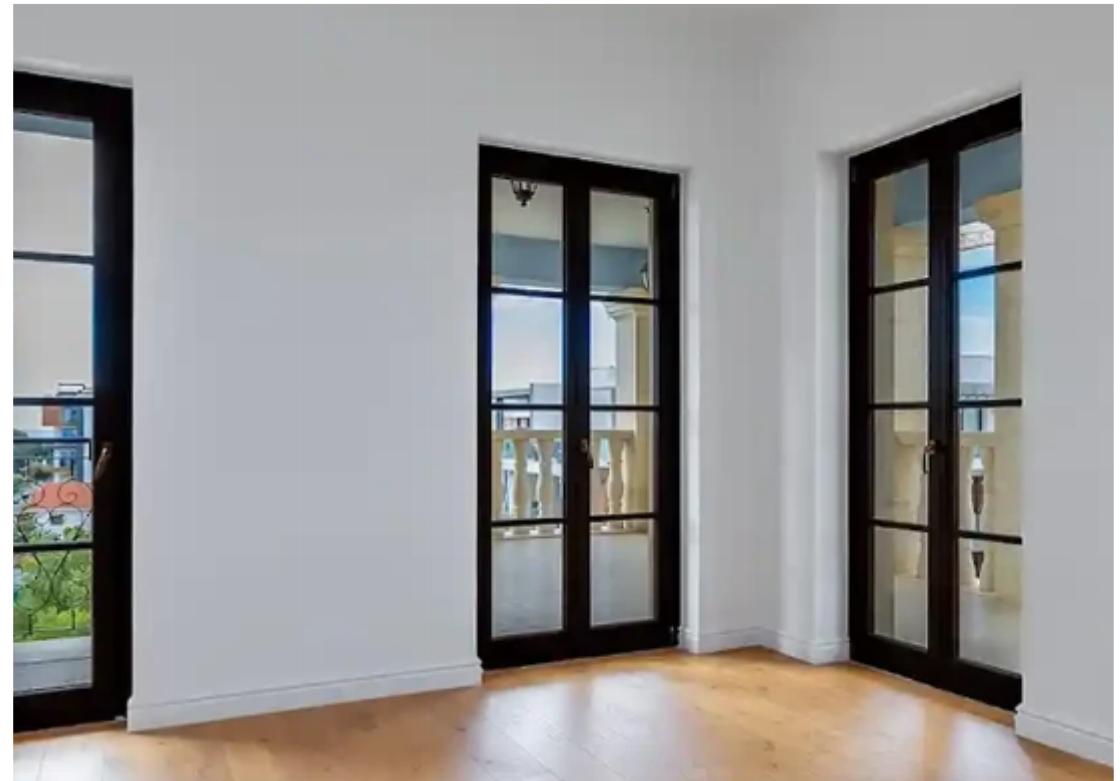

## 3-bedroom apartment f?r s?le

Limassol, Super-Home-Center-Timou-Prodromou-Mesa-Geitonia-4004 , Cyprus

**Offered at:** € 995,000

**Estate ID:** 70691

**Ref:** ba5349736

NET internal area: **181**

Bathrooms: **2**

Bedrooms: **3**

Parking spaces: **Covered cars**

Available from: **2024-10-25**

Offered at: **995,000**

Type: **Apartment**

Discover the unparalleled experience of living in this luxury apartment in the prestigious area of Limassol Potamos Germasogeia. Immerse yourself in the classic colonial charm of Cypriot/European architecture, where the facade is decorated with richly decorated columns, window and door frames and natural stone elements. The enclosed balconies are decorated with wrought iron railings, and the classic bay windows and the main entrance emphasize the overall aesthetics. The carefully designed apartment is a harmonious combination of luxury and practicality. It has a convenient layout and excellent finishes, as well as additional convenience - a private parking space, a storage room and a ve...