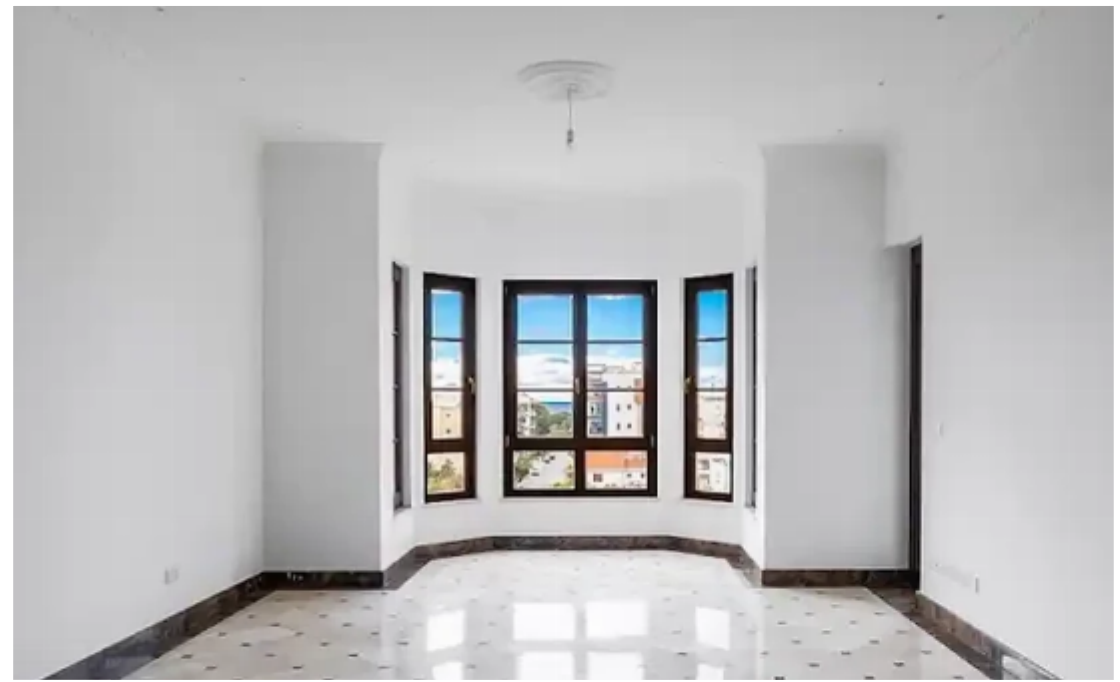

## 3-bedroom apartment f?r s?le

Limassol, Super-Home-Center-Timou-Prodromou-Mesa-Geitonia-4004 , Cyprus

**Offered at:** € 995,000

**Estate ID:** 70691

**Ref:** ba5349736

NET internal area: **181**

Bathrooms: **2**

Bedrooms: **3**

Parking spaces: **Covered cars**

Available from: **2024-10-25**

Offered at: **995,000**

Type: **Apartment**

Discover the unparalleled experience of living in this luxury apartment in the prestigious area of Limassol Potamos Germasogeia. Immerse yourself in the classic colonial charm of Cypriot/European architecture, where the facade is decorated with richly decorated columns, window and door frames and natural stone elements. The enclosed balconies are decorated with wrought iron railings, and the classic bay windows and the main entrance emphasize the overall aesthetics. The carefully designed apartment is a harmonious combination of luxury and practicality. It has a convenient layout and excellent finishes, as well as additional convenience - a private parking space, a storage room and a ve...