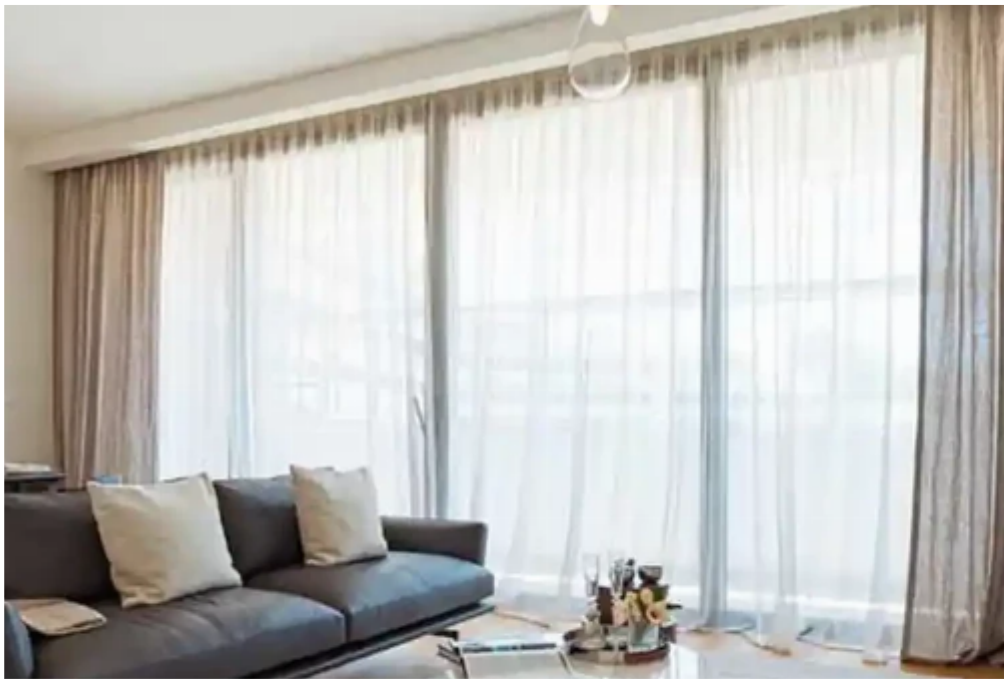

3-bedroom apartment for sale

Limassol, Super-Home-Center-Timou-Prodromou-Mesa-Geitonia-4004 , Cyprus

Offered at: €2,350,000

Estate ID: 70750

Ref: ba5441542

NET internal area: **269**

Bathrooms: **2**

Bedrooms: **3**

Parking spaces: **Covered cars**

Available from: **2024-10-25**

Offered at: **2,350,000**

Type: **Apartment**

""""""""Penthouse for sale in a luxury residential complex in the center of Limassol, in a prestigious and quiet area of the tourist area, about 500 meters from the sea. The height of the structures reaches 8 floors. The structures of the buildings are designed in such a way that they encircle the landscaped garden located in the center of the project itself. There are also beautiful and spacious park areas for walking around the complex. The design idea is based on the principle of interaction of two elements – natural nature and the world created by man. The building has a stepped shape, in its visual concept resembles the silhouette of a grandiose yacht, where the terraces of each floor...