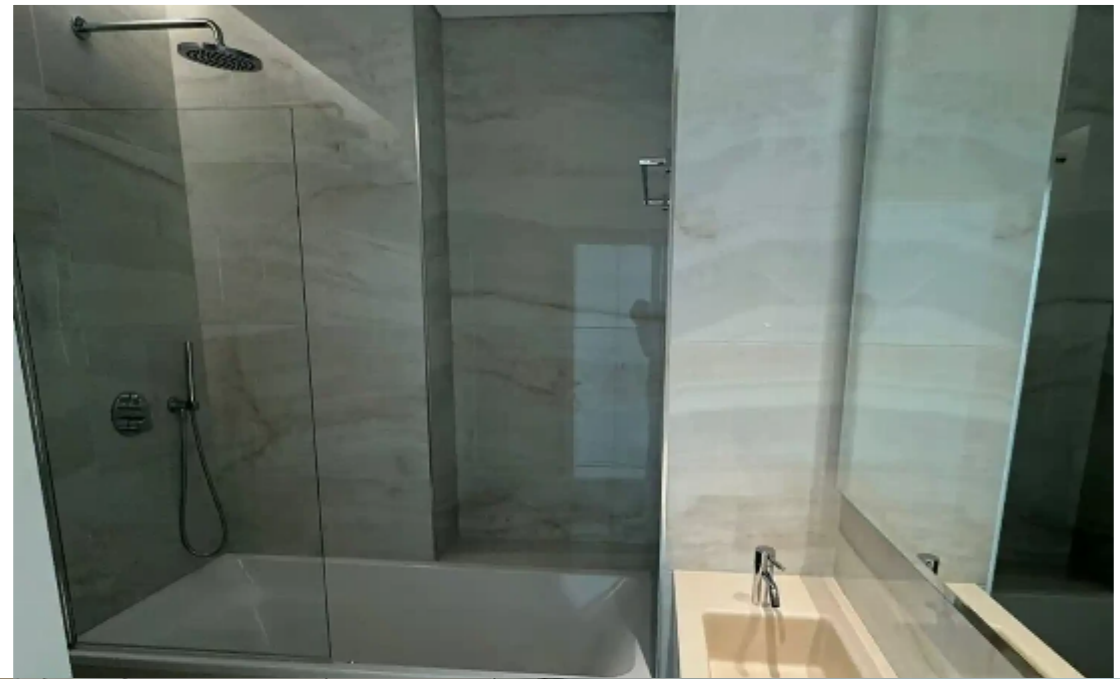

2-bedroom apartment for sale

Limassol, Olympic-Residence-World-Trade-Center-Era-Neapoli-3107
, Cyprus

Offered at: € 1,100,000

Estate ID: 70769

Ref: ba5453801

NET internal area: **126**

Bathrooms: **2**

Bedrooms: **2**

Parking spaces: **Covered cars**

Available from: **2024-10-25**

Offered at: **1,100,000**

Type: **Apartment**

*****FOR SALE East tower 91sqm covered internal 35sqm covered terraces 40 common area Total 166sqm Plus VAT Do not miss the opportunity to experience unbelievable sea view living in this incredible 2 bedroom apartment!*****...