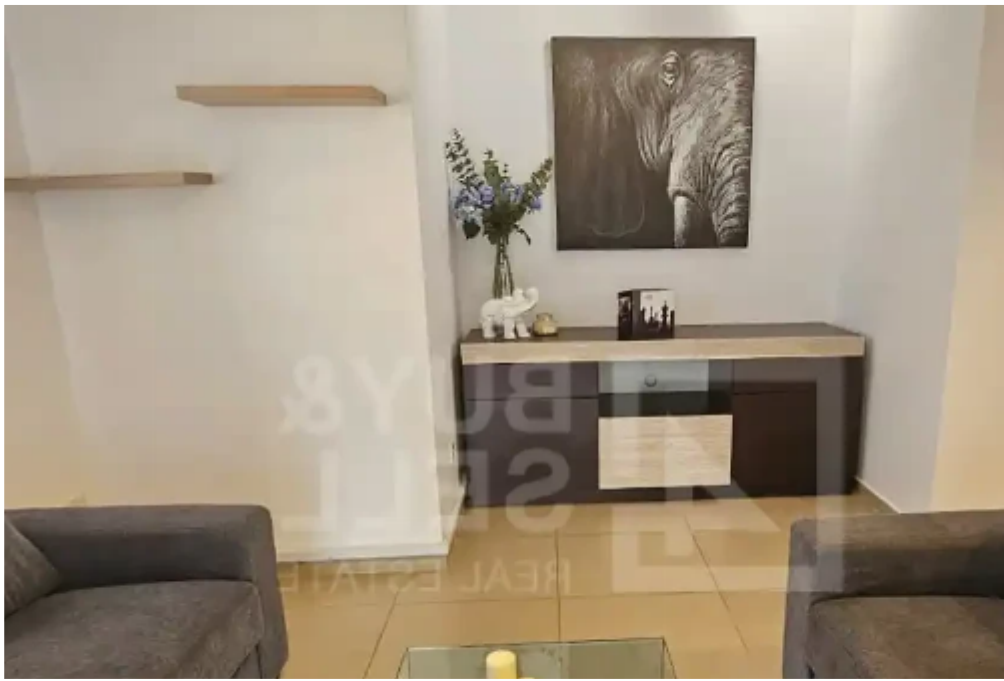

2-bedroom apartment f?r s?le

Limassol, Agios-Panteleimon-School-Agia-Phyla-Agia-Fylaxis-3116 ,
Cyprus

Offered at: € 310,000

Estate ID: 70795

Ref: ba5253779

Bathrooms: **2**

Bedrooms: **2**

Parking spaces: **Covered cars**

Available from: **2024-10-25**

Offered at: **310,000**

Type: **Apartment**

Discover modern luxury in this exquisite 2-bedroom, 2-bathroom penthouse nestled in Panthea, one of Limassol's most desirable neighborhoods. With serene surroundings and panoramic views of the city and sea, this property offers the best of both worlds: peaceful living just minutes from the vibrant city center. ? Open-plan kitchen and living area – designed for effortless entertaining with sleek, modern finishes. ?? Master bedroom with en-suite bathroom – your private retreat with ample space and natural light. ? Main bathroom – stylishly designed with high-quality fixtures. ? Two large covered balconies – perfect for relaxing or hosting with sweeping ...