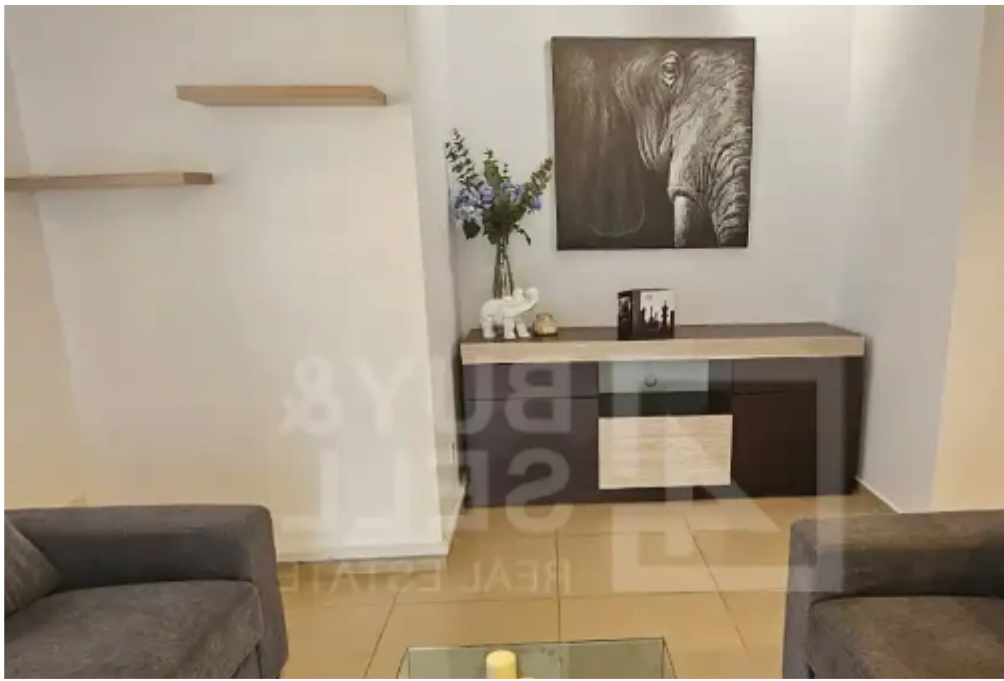

2-bedroom apartment f?r s?le

Limassol, Agios-Panteleimon-School-Agia-Phyla-Agia-Fylaxis-3116 ,
Cyprus

Offered at: € 310,000

Estate ID: 70795

Ref: ba5253779

NET internal area: **80**

Bathrooms: **2**

Bedrooms: **2**

Parking spaces: **Covered cars**

Available from: **2024-10-25**

Offered at: **310,000**

Type: **Apartment**

Discover modern luxury in this exquisite 2-bedroom, 2-bathroom penthouse nestled in Panthea, one of Limassol's most desirable neighborhoods. With serene surroundings and panoramic views of the city and sea, this property offers the best of both worlds: peaceful living just minutes from the vibrant city center. ? Open-plan kitchen and living area – designed for effortless entertaining with sleek, modern finishes. ?? Master bedroom with en-suite bathroom – your private retreat with ample space and natural light. ? Main bathroom – stylishly designed with high-quality fixtures. ? Two large covered balconies – perfect for relaxing or hosting with sweeping ...