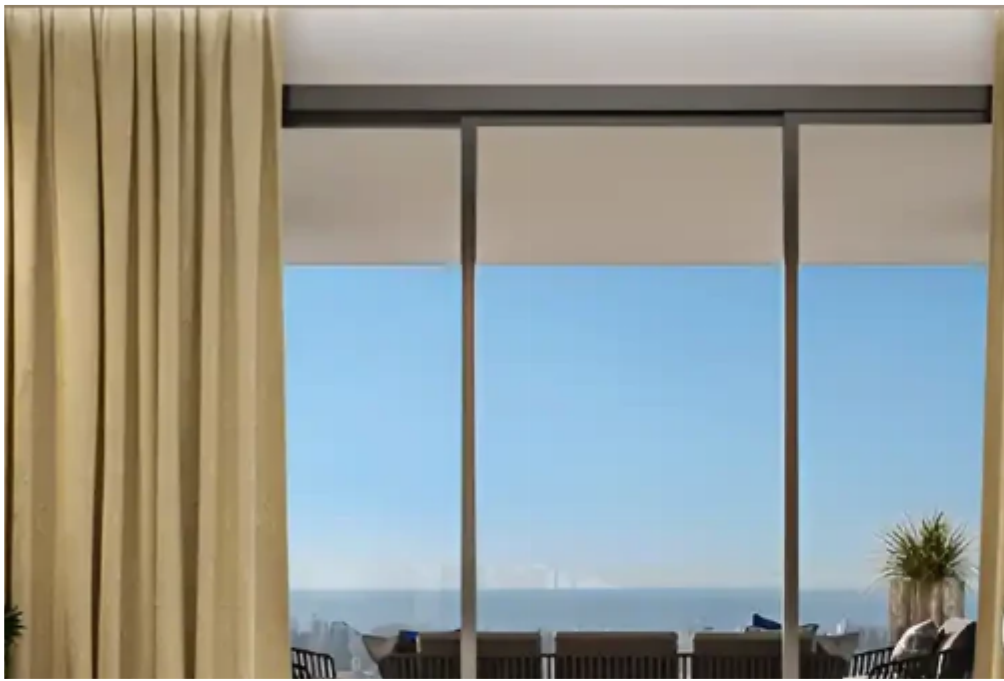

3-bedroom apartment f?r s?le

Limassol, Super-Home-Center-Timou-Prodromou-Mesa-Geitonia-4004 , Cyprus

Offered at: € 1,150,000

Estate ID: 70806

Ref: ba5263531

NET internal area: **206**

Bathrooms: **3**

Bedrooms: **3**

Parking spaces: **Covered cars**

Available from: **2024-10-25**

Offered at: **1,150,000**

Type: **Apartment**

""""""For sale a 3 bedroom penthouse in a project under construction. Luxury residential complex located in the tourist area of Germasoia in Limassol 700 meters from the sea. The complex consists of two identical four-storey blocks of 19 apartments each. The complex has its own swimming pool, fenced playground for children, as well as a fully equipped sports complex, wellness center and SPA. The apartment uses high-quality materials: European brand kitchen, doors, bathroom, tiles. VRV and underfloor heating (pipes).""""""...