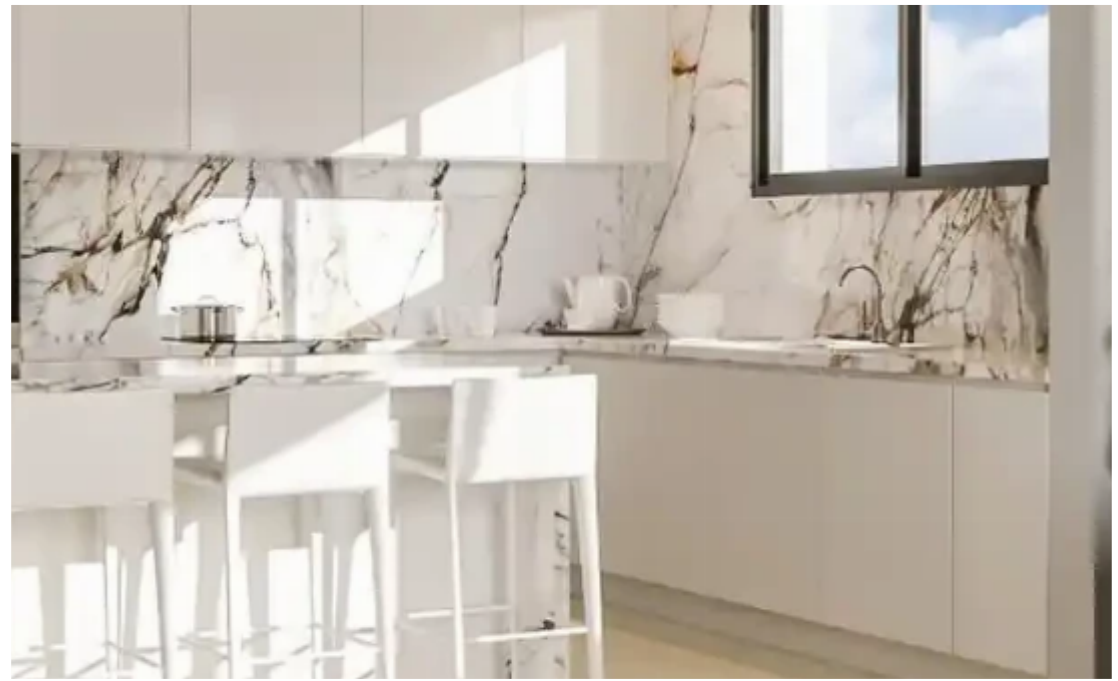

3-bedroom apartment f?r s?le

Limassol, Super-Home-Center-Timou-Prodromou-Mesa-Geitonia-4004 , Cyprus

Offered at: € 1,150,000

Estate ID: 70806

Ref: ba5263531

NET internal area: **206**

Bathrooms: **3**

Bedrooms: **3**

Parking spaces: **Covered cars**

Available from: **2024-10-25**

Offered at: **1,150,000**

Type: **Apartment**

""""""For sale a 3 bedroom penthouse in a project under construction. Luxury residential complex located in the tourist area of Germasoia in Limassol 700 meters from the sea. The complex consists of two identical four-storey blocks of 19 apartments each. The complex has its own swimming pool, fenced playground for children, as well as a fully equipped sports complex, wellness center and SPA. The apartment uses high-quality materials: European brand kitchen, doors, bathroom, tiles. VRV and underfloor heating (pipes).""""""...