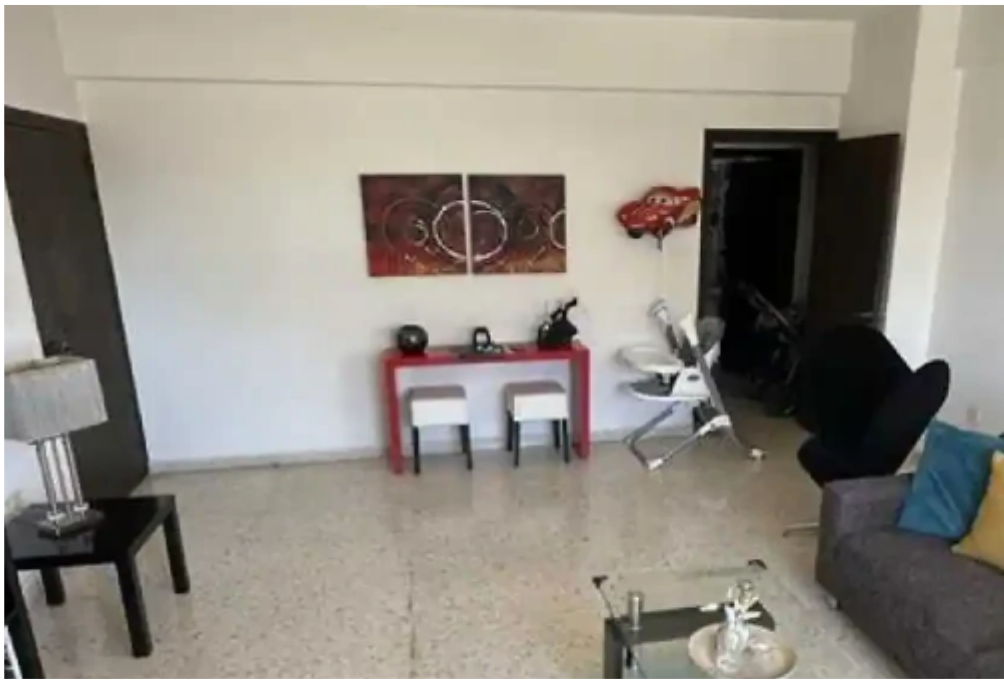

## 2-bedroom apartment f?r s?le

Limassol, Panthea-Mesa-Geitonia-4007 , Cyprus

**Offered at:** € 249,000

**Estate ID:** 70812

**Ref:** ba5225150

NET internal area: **100**

Bathrooms: **1**

Bedrooms: **2**

Parking spaces: **Uncovered cars**

Available from: **2024-10-25**

Offered at: **249,000**

Type: **Apartment**

""""""This is a two Bedroom Apartment in Mesa Geitonia, Limassol. This is a great investment opportunity. The apartment consists of a spacious living room, a separated kitchen with dining room, a main bathroom and two large bedrooms. The property offers close proximity to all essential amenities. """""" ...