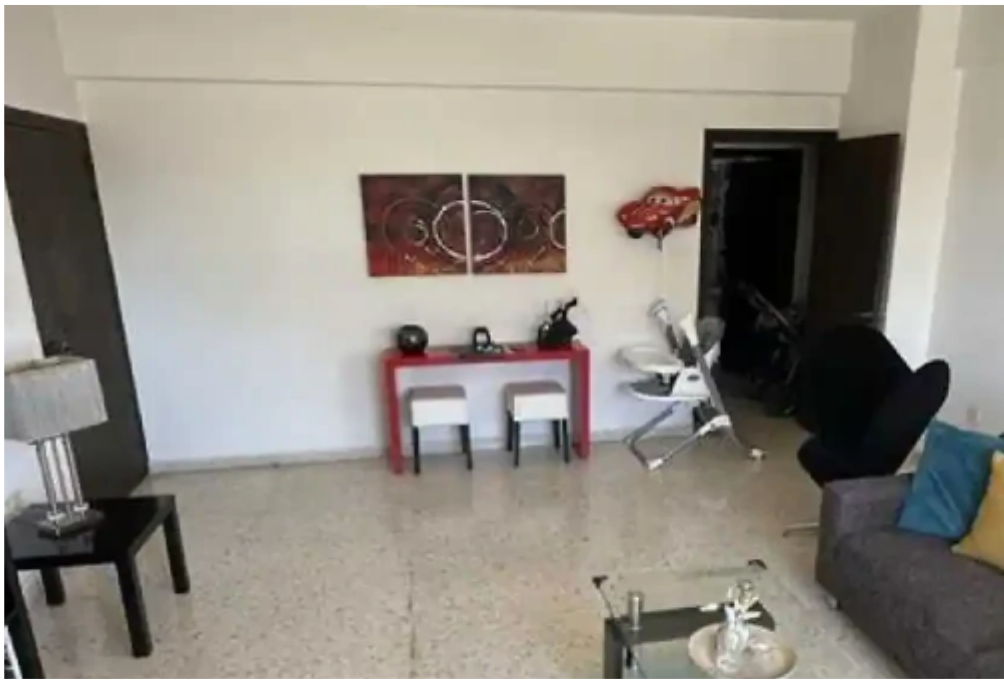

2-bedroom apartment f?r s?le

Limassol, Panthea-Mesa-Geitonia-4007 , Cyprus

Offered at: € 249,000

Estate ID: 70812

Ref: ba5225150

NET internal area: **100**

Bathrooms: **1**

Bedrooms: **2**

Parking spaces: **Uncovered cars**

Available from: **2024-10-25**

Offered at: **249,000**

Type: **Apartment**

""""""This is a two Bedroom Apartment in Mesa Geitonia, Limassol. This is a great investment opportunity. The apartment consists of a spacious living room, a separated kitchen with dining room, a main bathroom and two large bedrooms. The property offers close proximity to all essential amenities.""""""...