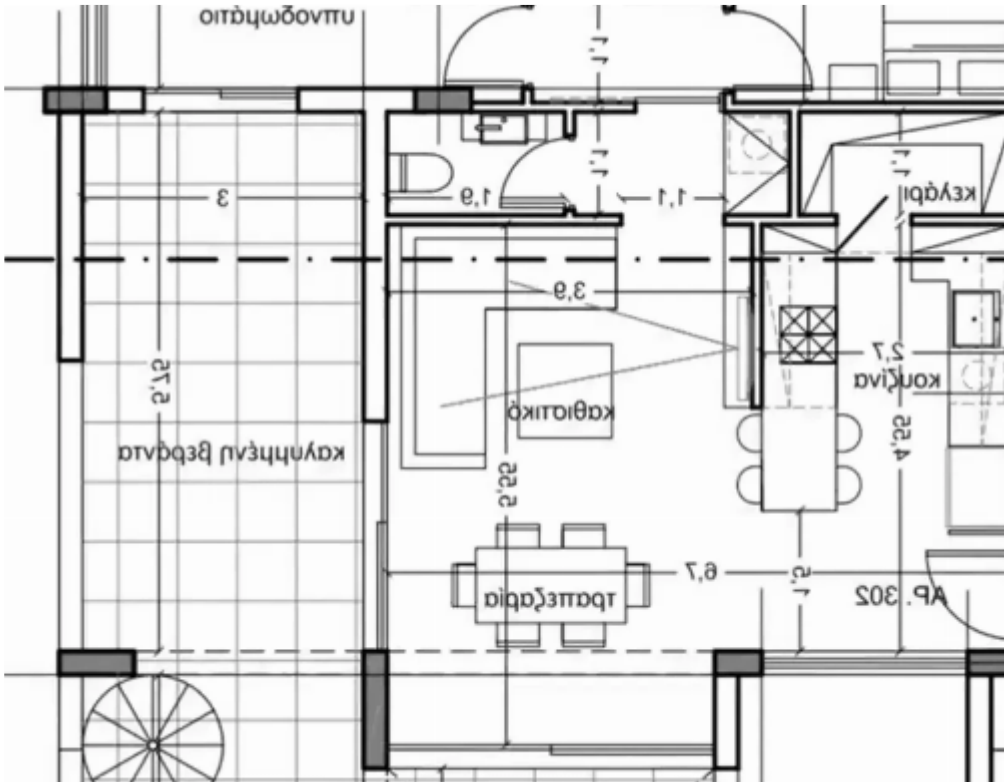

2-bedroom apartment for sale

Limassol, Linopetra-School-Agios-Stylianos-Agios-Athanasios-4102 ,
Cyprus

Offered at: € 380,000

Estate ID: 70817

Ref: ba5303436

NET internal area: **205**

Bathrooms: **2**

Bedrooms: **2**

Parking spaces: **Covered cars**

Available from: **2024-10-25**

Offered at: **380,000**

Type: **Apartment**

""""New penthouse for sale in the area of Agios Athanasios, Limassol. The penthouse has a spacious kitchen with its own food storage room. The living room and dining room offer magnificent panoramic views of the Mediterranean Sea. From the veranda you can access the spacious private roof garden. The building also has a fully equipped gym on the underground floor, allowing residences to exercise at any time, without any time restrictions.""""...