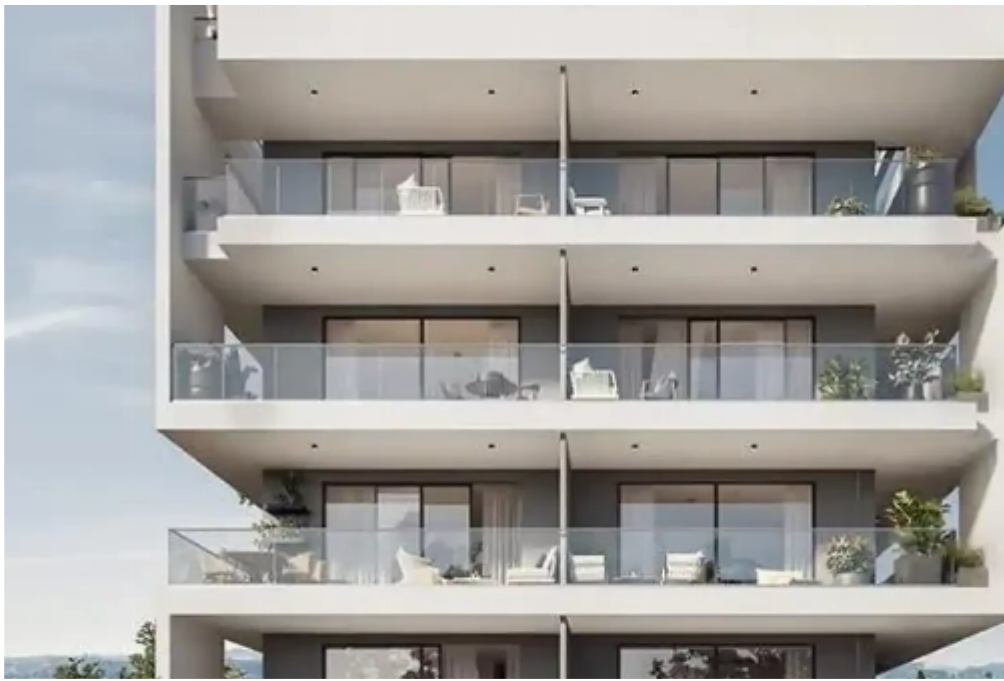

2-bedroom apartment f?r s?le

Limassol, Super-Home-Center-Timou-Prodromou-Mesa-Geitonia-4004 , Cyprus

Offered at: € 475,000

Estate ID: 70818

Ref: ba5303424

NET internal area: **107**

Bathrooms: **2**

Bedrooms: **2**

Parking spaces: **Covered cars**

Available from: **2024-10-25**

Offered at: **475,000**

Type: **Apartment**

""""""The residential complex is located in the best area of Limassol, Agios Athanasios, it offers convenience and prestige with easy access to main roads and urban amenities. The project offers 12 luxury apartments with 2 and 3 bedrooms in a stylish setting. Relax and enjoy the outdoor life by the communal pool surrounded by lush greenery. """""" ...