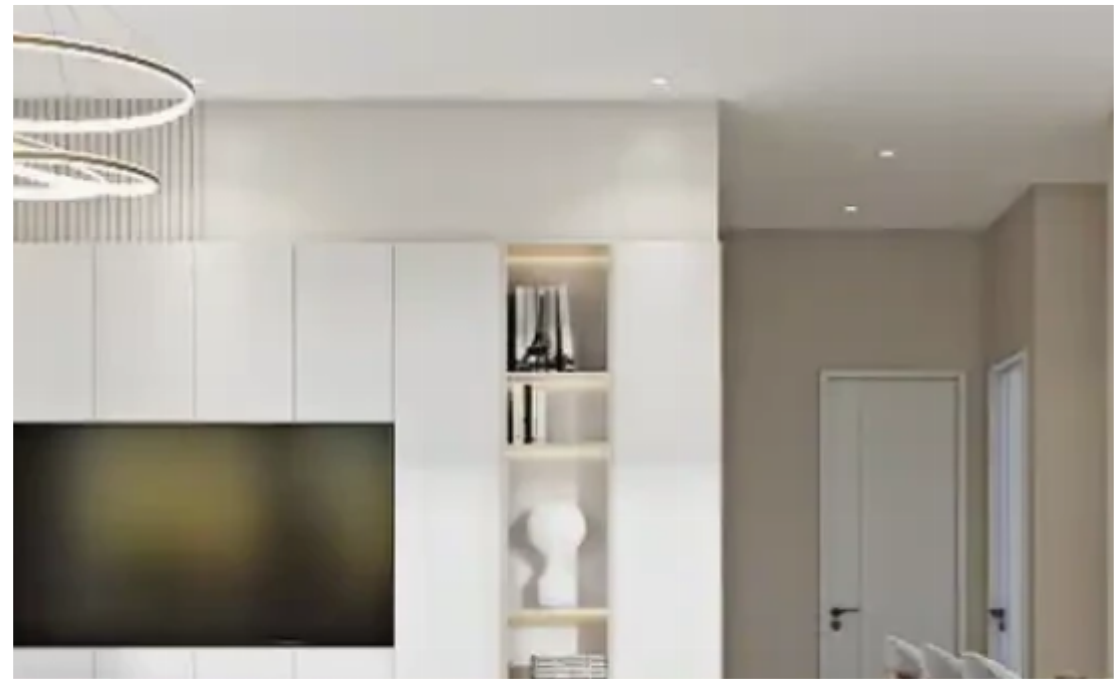

3-bedroom apartment f?r s?le

Limassol, Super-Home-Center-Timou-Prodromou-Mesa-Geitonia-4004 , Cyprus

Offered at: € 1,200,000

Estate ID: 70899

Ref: ba5257612

Bathrooms: **3**

Bedrooms: **3**

Parking spaces: **Covered cars**

Available from: **2024-10-25**

Offered at: **1,200,000**

Type: **Apartment**

*****Sale of a 4 bedrooms penthouse in Germasogeya Columbia, Limassol. The complex is situated just 150 meters from Kolonakiou street and 1200 meters from the beach. The apartment has custom designed kitchens && wardrobes, granite worktops, travertine or porcelain flooring, sanitary ware (Roca), mixers && taps (Grohe), fly screens on windows && patio doors, decorative ceilings with hidden lighting, pressurized water system, pipe in pipe plumbing system, solar panel water heating. This is gated secured complex, CCTV for all common areas, luxury entrance lobby, security door, video phone entry system, decorative architectural LED lighting for common areas, outdoor swimming...