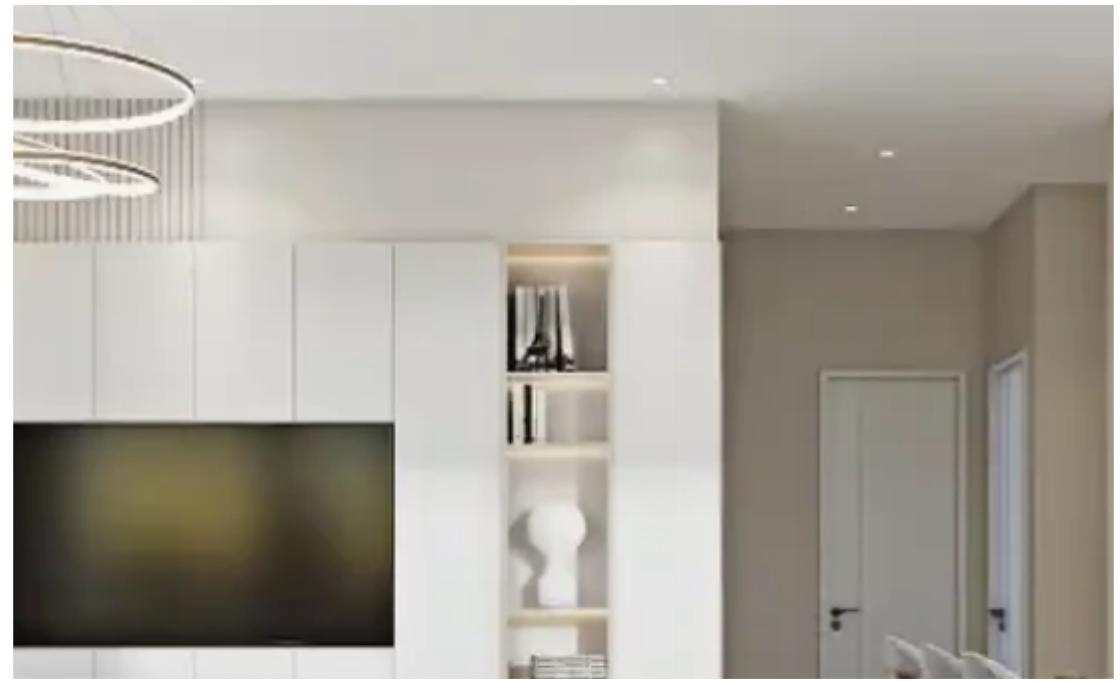

3-bedroom apartment f?r s?le

Limassol, Super-Home-Center-Timou-Prodromou-Mesa-Geitonia-4004 , Cyprus

Offered at: € 1,200,000

Estate ID: 70899

Ref: ba5257612

NET internal area: **220**

Bathrooms: **3**

Bedrooms: **3**

Parking spaces: **Covered cars**

Available from: **2024-10-25**

Offered at: **1,200,000**

Type: **Apartment**

""Sale of a 4 bedrooms penthouse in Germasogeya Columbia, Limassol. The complex is situated just 150 meters from Kolonakiou street and 1200 meters from the beach. The apartment has custom designed kitchens & wardrobes, granite worktops, travertine or porcelain flooring, sanitary ware (Roca), mixers & taps (Grohe), fly screens on windows & patio doors, decorative ceilings with hidden lighting, pressurized water system, pipe in pipe plumbing system, solar panel water heating. This is gated secured complex, CCTV for all common areas, luxury entrance lobby, security door, video phone entry system, decorative architectural LED lighting for common areas, outdoor swimming...