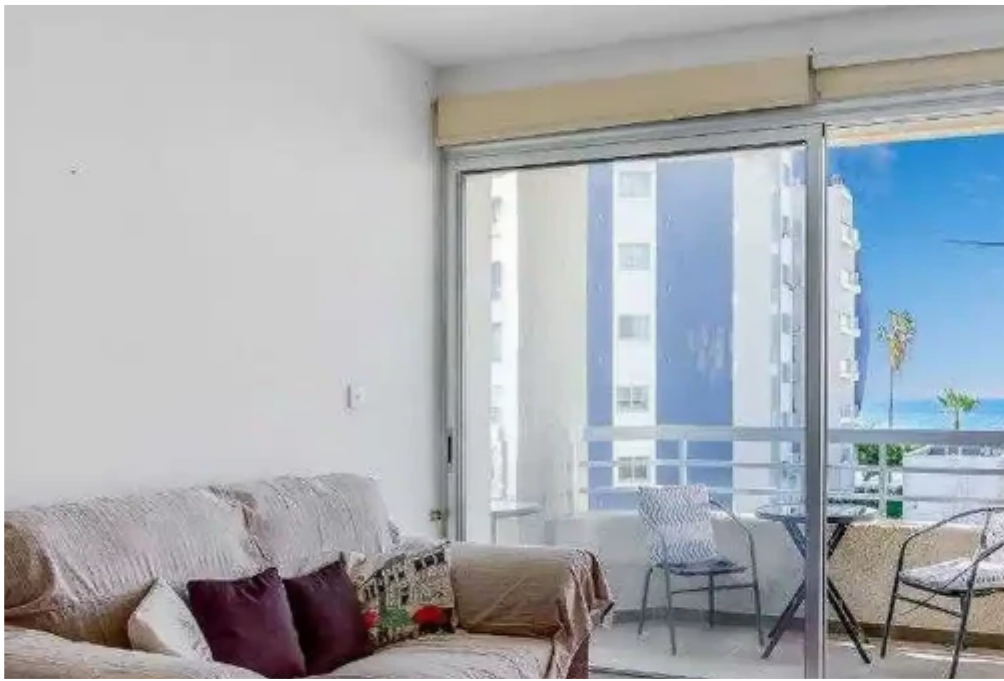

## 2-bedroom apartment for sale

Limassol, Super-Home-Center-Timou-Prodromou-Mesa-Geitonia-4004 , Cyprus

**Offered at:** € 600,000

**Estate ID:** 70905

**Ref:** ba4999842

NET internal area: **80**

Bathrooms: **1**

Bedrooms: **2**

Parking spaces: **Covered cars**

Available from: **2024-10-25**

Offered at: **600,000**

Type: **Apartment**

""""Two bedroom apartment for sale in Germasogeia, Limassol. Sea view, beach within walking distance, communal pool, Parking.""""...