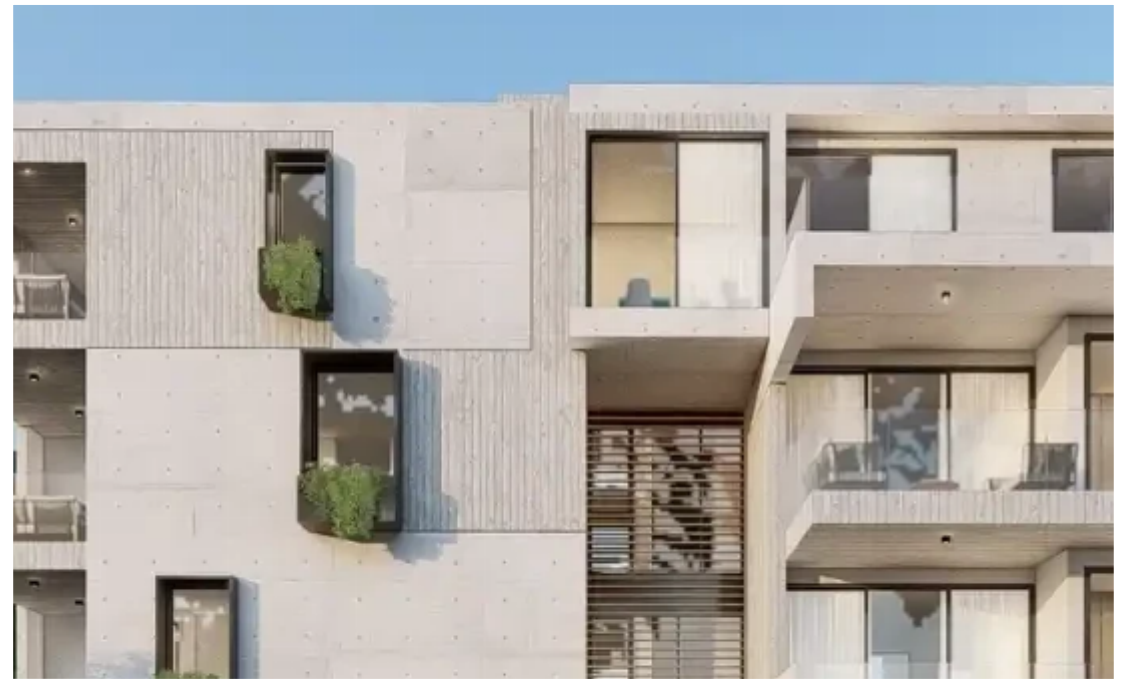

2-bedroom apartment f?r s?le

Paphos, Lidl-Tombs-Of-The-Kings-Moutallos-8015 , Cyprus

Offered at: € 370,000

Estate ID: 71034

Ref: ba5298126

NET internal area: **89**

Bathrooms: **2**

Bedrooms: **2**

Parking spaces: **Covered cars**

Available from: **2024-10-25**

Offered at: **370,000**

Type: **Apartment**

""""""""For sale 2 bedroom apartment in the Tomb of the kings district in a complex with a swimming pool. The price includes water underfloor heating and VRV air conditioning system. each apartment is equipped with an alarm system and a video intercom. Furniture and appliances are not included in the price. """""""" ...