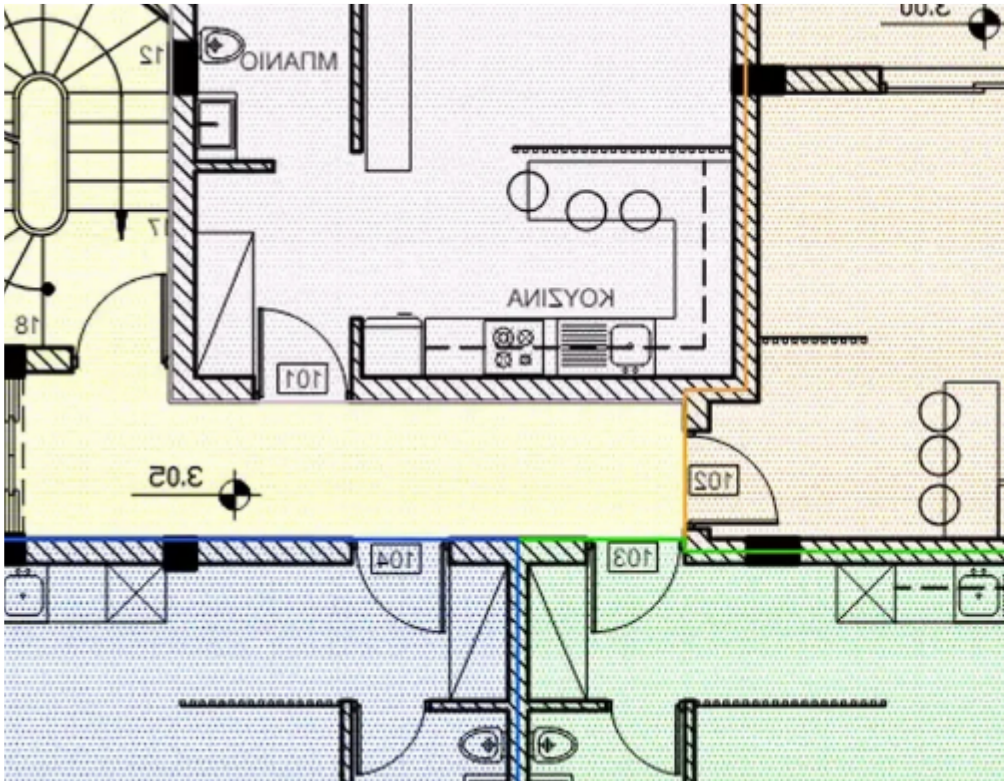

1-bedroom apartment f?r s?le

Limassol, Rialto-Anexartisias-St-Agia-Napa-3040 , Cyprus

Offered at: € 189,000

Estate ID: 71132

Ref: ba5341340

NET internal area: **36**

Bathrooms: **1**

Bedrooms: **1**

Parking spaces: **Uncovered cars**

Available from: **2024-10-25**

Offered at: **189,000**

Type: **Apartment**

""""""Studio apartment for sale in a new residential building in the very center of Limassol. The project has an excellent location, just 500 meters from the sea, within walking distance of Molos Park, Limassol Marina, restaurants, shops, gyms, schools, pharmacies, etc. The building consists of 3 floors and offers 8 studio apartments. The building has an elevator. Living area of 31 m2, covered veranda of 5 m2. The apartments are fully equipped with household appliances and fully furnished. """"""...