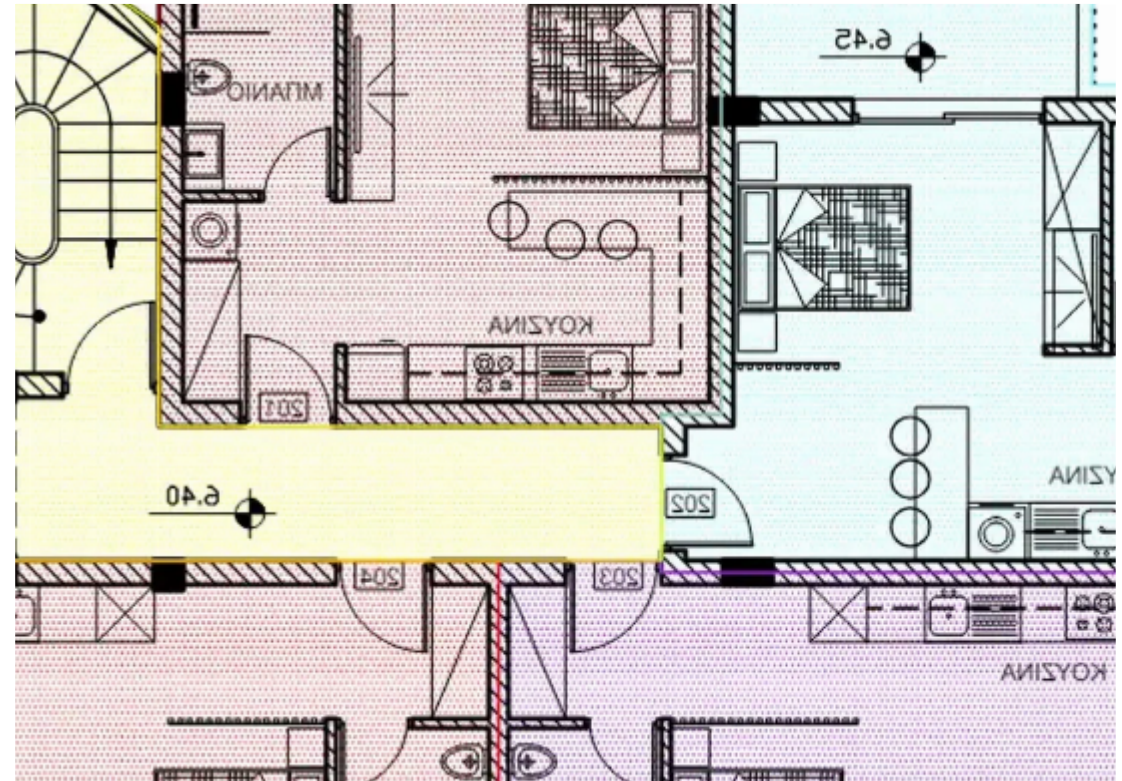

1-bedroom apartment f?r s?le

Limassol, Rialto-Anexartisias-St-Agia-Napa-3040 , Cyprus

Offered at: € 189,000

Estate ID: 71132

Ref: ba5341340

NET internal area: **36**

Bathrooms: **1**

Bedrooms: **1**

Parking spaces: **Uncovered cars**

Available from: **2024-10-25**

Offered at: **189,000**

Type: **Apartment**

""""""Studio apartment for sale in a new residential building in the very center of Limassol. The project has an excellent location, just 500 meters from the sea, within walking distance of Molos Park, Limassol Marina, restaurants, shops, gyms, schools, pharmacies, etc. The building consists of 3 floors and offers 8 studio apartments. The building has an elevator. Living area of 31 m2, covered veranda of 5 m2. The apartments are fully equipped with household appliances and fully furnished. """"""...