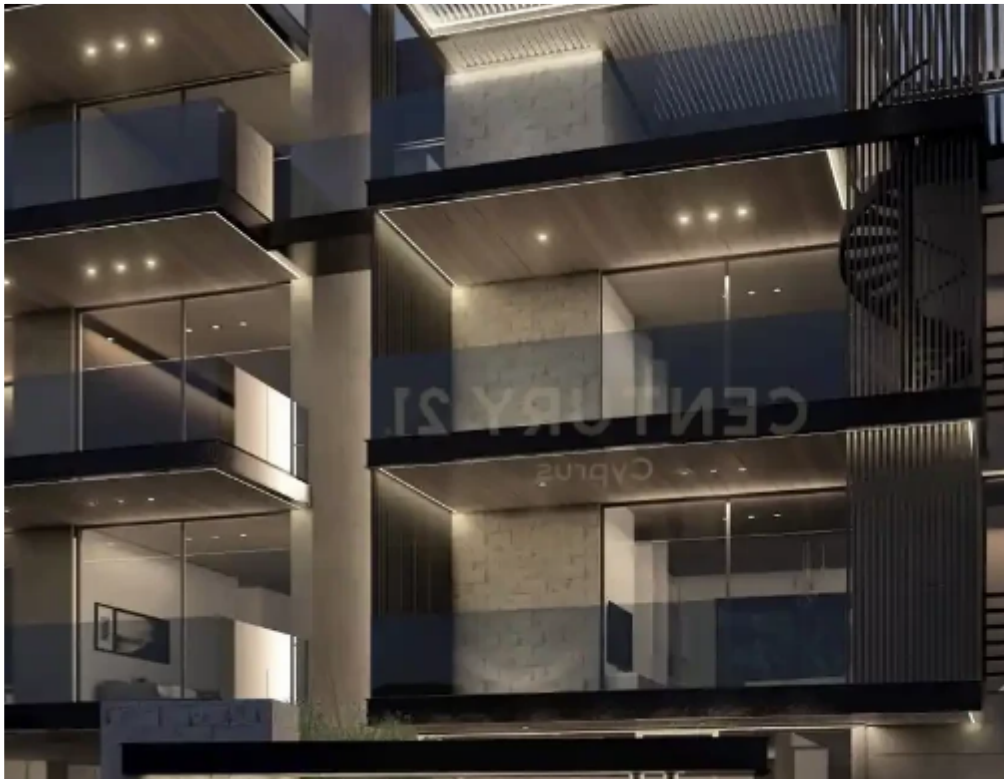

## 2-bedroom apartment f?r s?le

Limassol, Lyceum-Agia-Phyla-Agia-Fylaxis-3118 , Cyprus

**Offered at:** € 580,000

**Estate ID:** 71241

**Ref:** ba5380947

Bathrooms: **2**

Bedrooms: **2**

Parking spaces: **Uncovered cars**

Available from: **2024-10-25**

Offered at: **580,000**

Type: **Apartment**

""""This luxury development is designed to maximize the breathtaking views of Limassol and the Mediterranean Sea from the comfort of your living space, and veranda. Spacious and bright living areas adjoining two master bedrooms one with en-suite and a family bathroom, are complimented by extensive outdoor spaces with covered and uncovered verandas parking, spots with storage rooms for each unit. It is a property crafted to perfection, featuring optimized living spaces finished in carefully sourced high-end materials.""""...