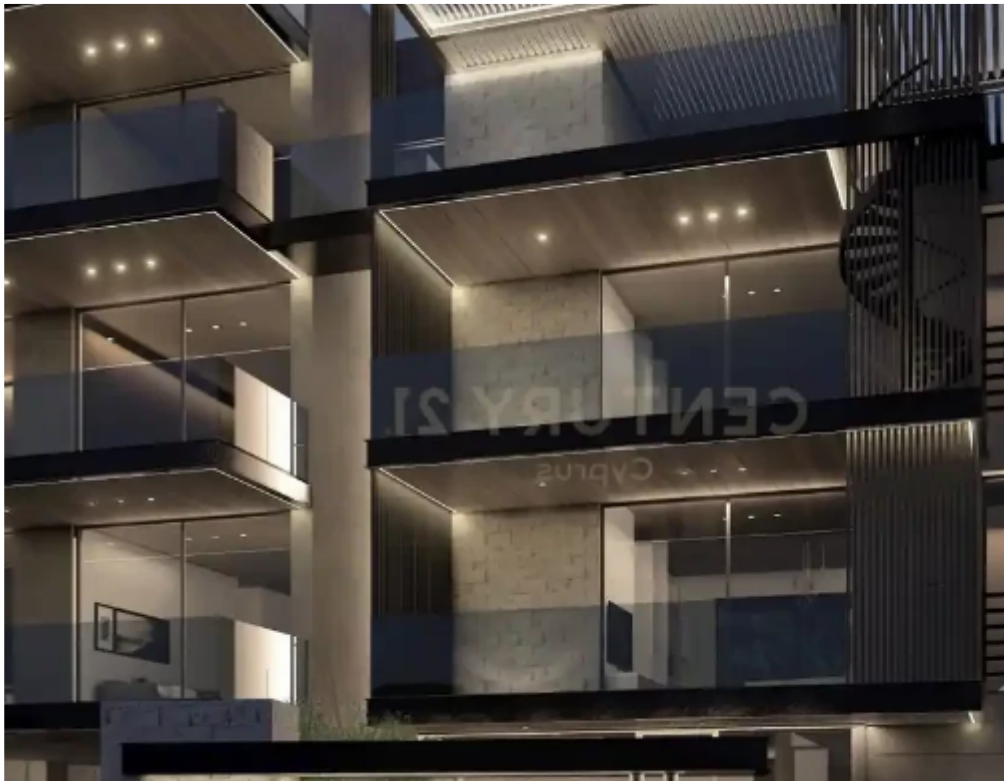

## 2-bedroom apartment f?r s?le

Limassol, Lyceum-Agia-Phyla-Agia-Fylaxis-3118 , Cyprus

**Offered at:** € 580,000

**Estate ID:** 71241

**Ref:** ba5380947

NET internal area: **85**

Bathrooms: **2**

Bedrooms: **2**

Parking spaces: **Uncovered cars**

Available from: **2024-10-25**

Offered at: **580,000**

Type: **Apartment**

""""This luxury development is designed to maximize the breathtaking views of Limassol and the Mediterranean Sea from the comfort of your living space, and veranda. Spacious and bright living areas adjoining two master bedrooms one with en-suite and a family bathroom, are complimented by extensive outdoor spaces with covered and uncovered verandas parking, spots with storage rooms for each unit. It is a property crafted to perfection, featuring optimized living spaces finished in carefully sourced high-end materials.""""...