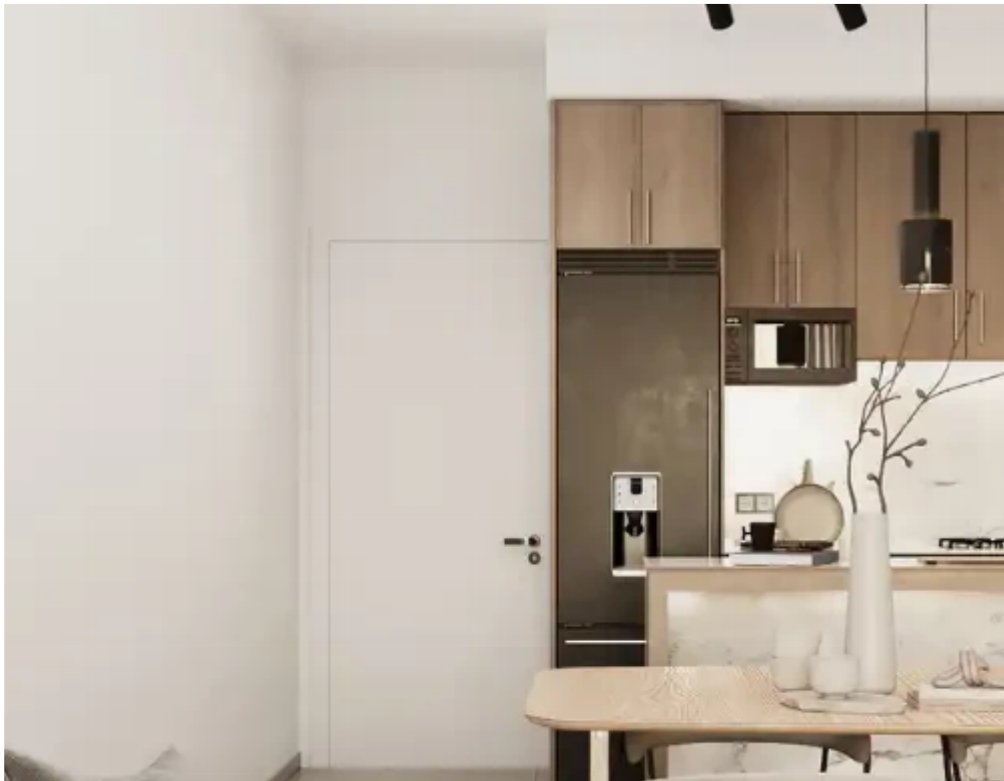

2-bedroom apartment f?r s?le

Limassol, Super-Home-Center-Timou-Prodromou-Mesa-Geitonia-4004 , Cyprus

Offered at: € 375,000

Estate ID: 71279

Ref: ba5470054

Bathrooms: **2**

Bedrooms: **2**

Parking spaces: **Covered cars**

Available from: **2024-10-25**

Offered at: **375,000**

Type: **Apartment**

"Apartments for sale in a new residential complex located in the prestigious Germasogeia area, Limassol. The complex offers 1- and 2-bedroom apartments with modern open layouts, large windows and private balconies providing maximum natural light and sea views. The bathrooms are equipped with luxurious fixtures, and each apartment includes a private covered parking space and a storage room. The project includes an outdoor swimming pool, a fitness center and maintains high standards of construction."...