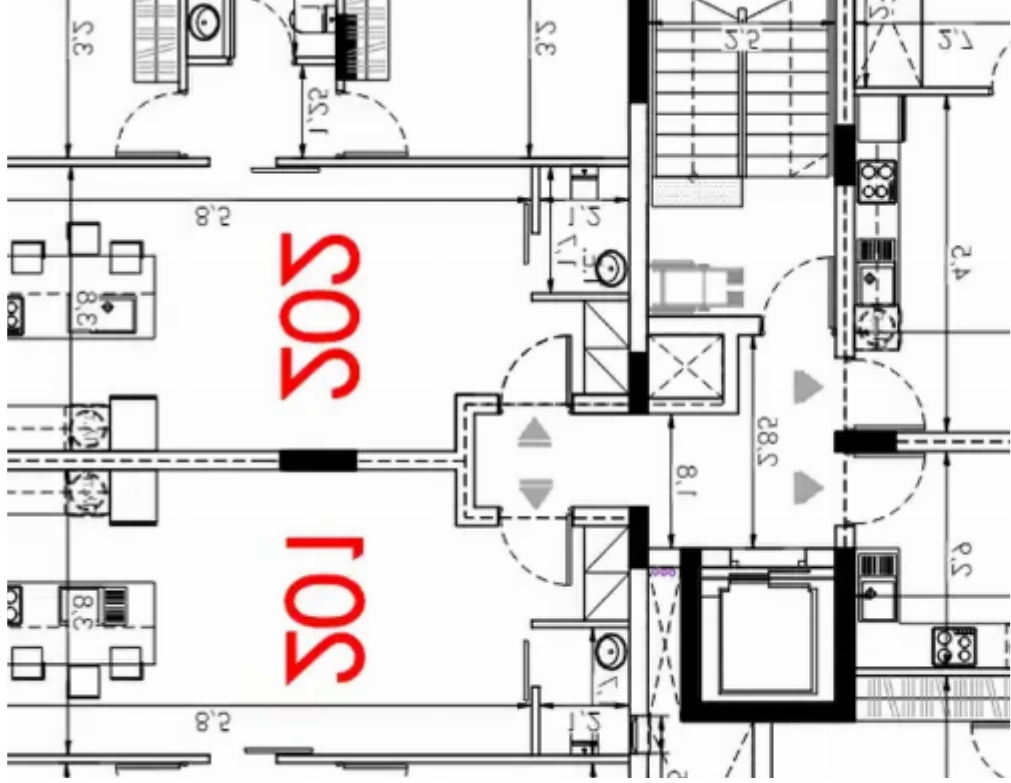

1-bedroom apartment f?r s?le

Limassol, Trachoni-4651 , Cyprus

Offered at: € 155,000

Estate ID: 71309

Ref: ba5338716

NET internal area: **58**

Bathrooms: **1**

Bedrooms: **1**