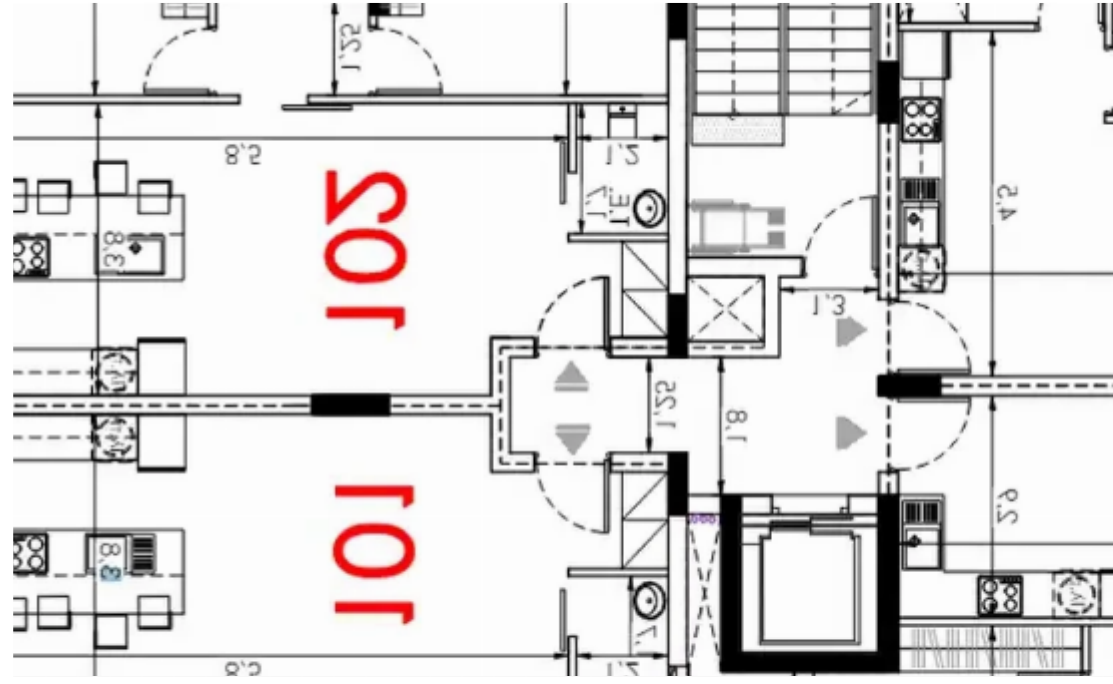

1-bedroom apartment f?r s?le

Limassol, Trachoni-4651 , Cyprus

Offered at: € 155,000

Estate ID: 71309

Ref: ba5338716

NET internal area: **58**

Bathrooms: **1**

Bedrooms: **1**