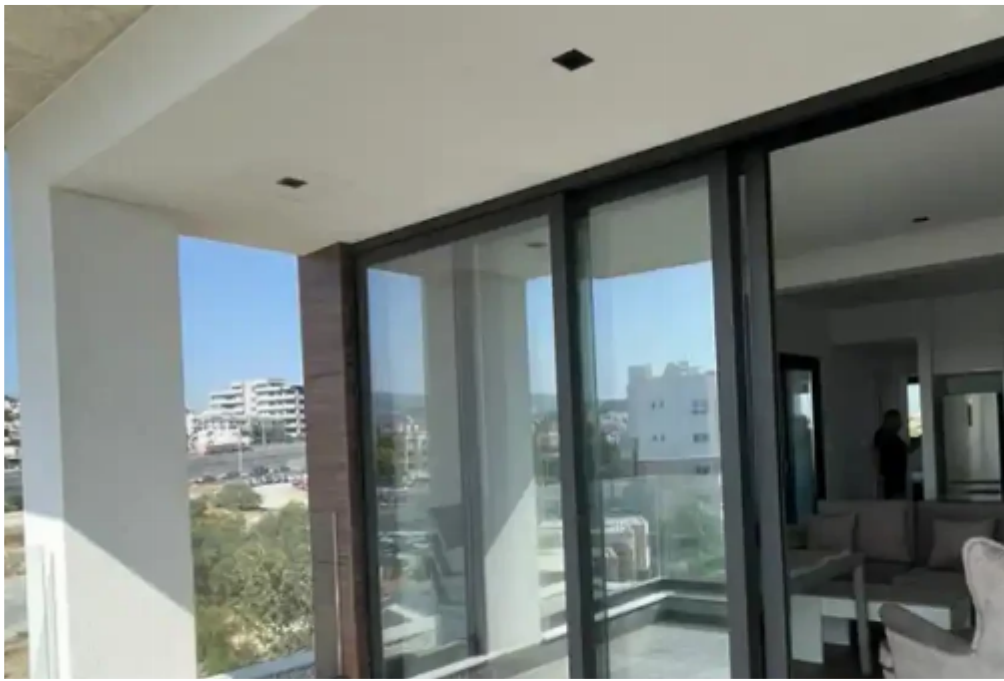

## 2-bedroom apartment f?r s?le

Limassol, Panthea-Mesa-Geitonia-4007 , Cyprus

**Offered at:** € 420,000

**Estate ID:** 71318

**Ref:** ba5379185

NET internal area: **80**

Bathrooms: **2**

Bedrooms: **2**

Parking spaces: **Covered cars**

Available from: **2024-10-25**

Offered at: **420,000**

Type: **Apartment**

""""""The property is a ready fully furnished two-bedroom apartment with roof garden for sale located in Mesa Geitonia, Limassol. The asset offers 80sqm covered internal areas, 22sqm covered verandas. It features open plan kitchen/living room, 2 bedrooms, 2 bathrooms (one ensuite). Also, it offers 2 storage room, a covered parking space and a roof garden (38sqm). Provision for a jacuzzi and photovoltaic system as well. The complex enjoying a city view and a short distance from all amenities.""""""...