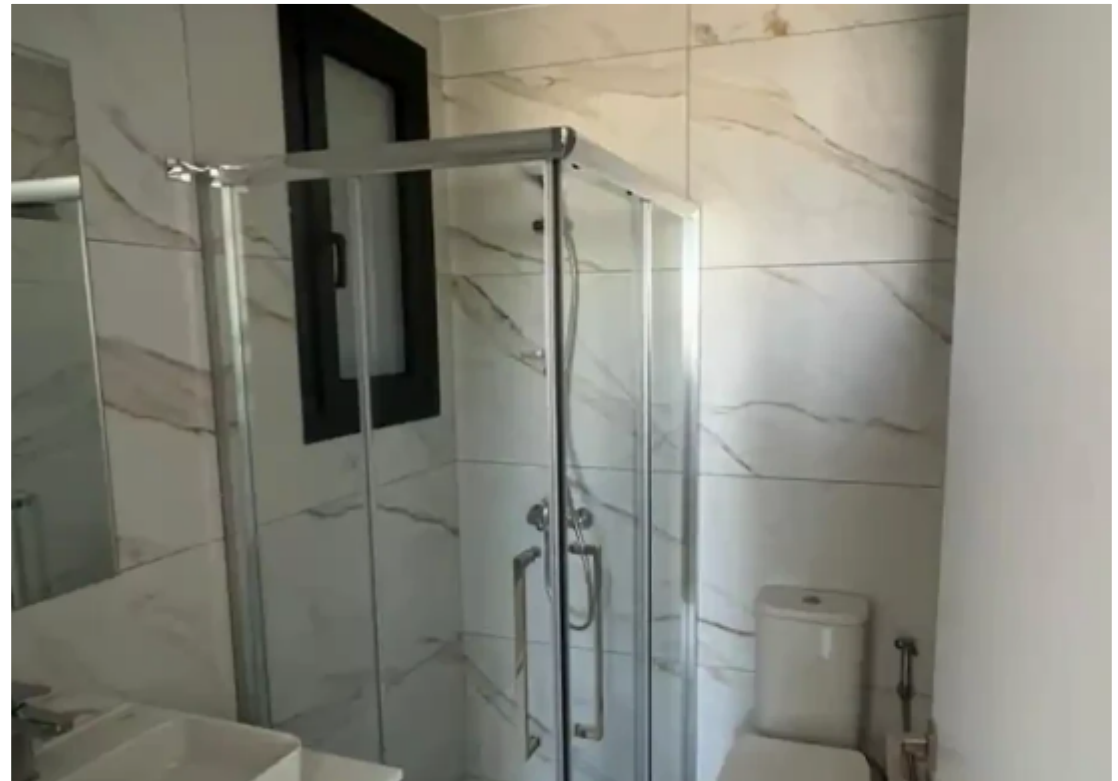

## 2-bedroom apartment f?r s?le

Limassol, Panthea-Mesa-Geitonia-4007 , Cyprus

**Offered at:** € 420,000

**Estate ID:** 71318

**Ref:** ba5379185

NET internal area: **80**

Bathrooms: **2**

Bedrooms: **2**

Parking spaces: **Covered cars**

Available from: **2024-10-25**

Offered at: **420,000**

Type: **Apartment**

""""""The property is a ready fully furnished two-bedroom apartment with roof garden for sale located in Mesa Geitonia, Limassol. The asset offers 80sqm covered internal areas, 22sqm covered verandas. It features open plan kitchen/living room, 2 bedrooms, 2 bathrooms (one ensuite). Also, it offers 2 storage room, a covered parking space and a roof garden (38sqm). Provision for a jacuzzi and photovoltaic system as well. The complex enjoying a city view and a short distance from all amenities.""""""...